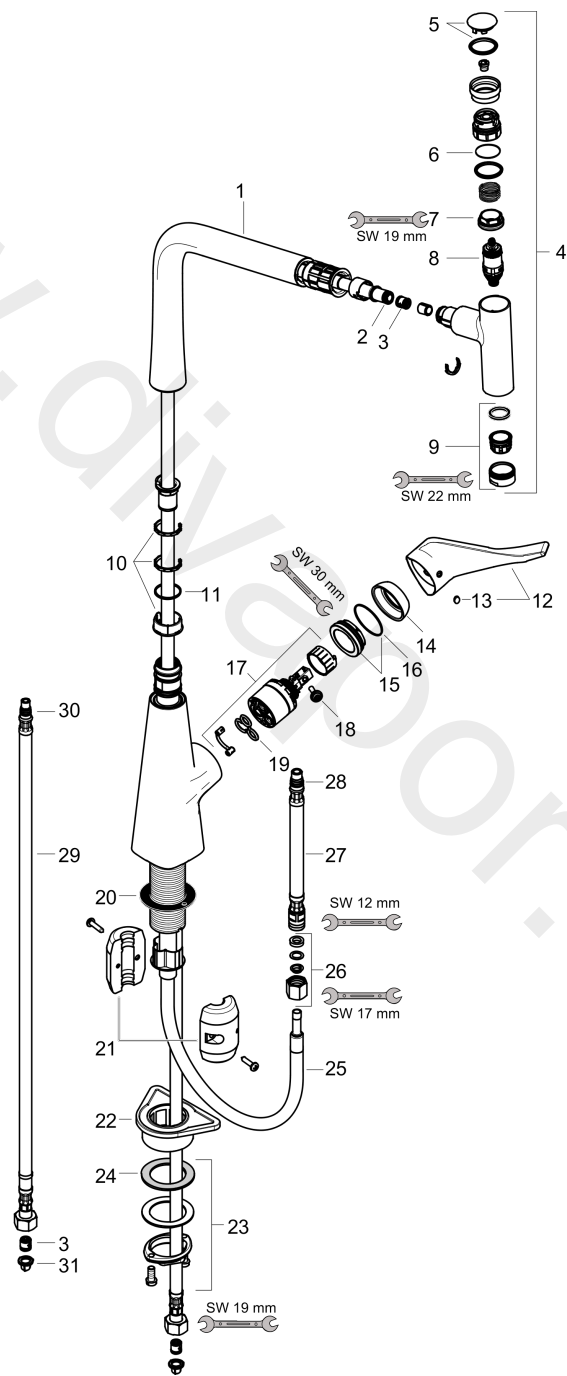

Metris Select M71
Single lever kitchen mixer 320, pull-out spout, 1jet
 Surfaces: Article Number: 14884000

Exploded Drawing

Year of production: 08/15 - 08/17

Metris Select M71

Single lever kitchen mixer 320, pull-out spout, 1jet

Surfaces: Article Number: 14884000

Spare part list

Year of production: 08/15 - 08/17

Pos.	Description	Article Number	Price	PU
1	spout cpl.	92736000	£ 137,00	1
2	O-ring 8x2	98112000	£ 3,30	1
3	non return valve DW 10	96456000	£ 9,00	1
4	handspray	92737000	£ 370,00	1
5	cover	92566880	£ 20,50	1
6	O-ring 19x1,5	95962000	£ 3,30	1
7	nut	92567000	£ 20,50	1
8	shut off unit	98463000	£ 51,00	1
9	aerator laminar M24x1 (15 l/min)	92517000	£ 20,50	1
10	set of lever collars	98365000	£ 9,00	1
11	O-ring 21x2,5	98211000	£ 3,30	1
12	handle	98455000	£ 64,00	1
13	screw cover	96338000	£ 3,30	1
14	flange	95498000	£ 9,00	1
15	nut	97209000	£ 16,10	1
16	O-Ring 32x2	98193000	£ 3,30	1
17	cartridge, assy	92730000	£ 35,00	1
18	locking screw for handle	95140000	£ 6,10	1
19	seal	95008000	£ 9,00	1
20	seal	92582000	£ 3,30	1
21	weight	92500000	£ 43,00	1
22	support	97523000	£ 6,10	1
23	fixing set (Ø 34)	95049000	£ 16,10	1
24	lever collar	97548000	£ 3,30	1
25	hose 1,50 m	92569000	£ 79,00	1
26	squeezing connection	96099000	£ 9,00	1
27	connection hose 600 mm M10x1	92568000	£ 64,00	1
28	O-ring 8x1,75	97827000	£ 3,30	1
29	connection hose 900 mm M8x0,75 G3/8	95372000	£ 35,00	1
30	O-ring 7x1,5	98422000	£ 3,30	1
31	filter packing	95291000	£ 13,30	1