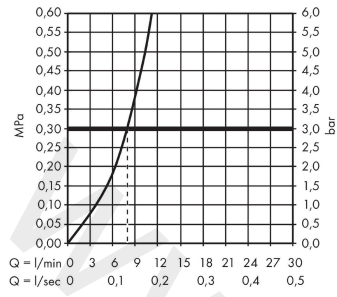

## Scale drawing

**Metris Select M71**

**Single lever kitchen mixer 320, pull-out spout, 1jet**

Finish: **Chrome** Article Number: **14884000**

**Flowchart**

**Metris Select M71**  
**Single lever kitchen mixer 320, pull-out spout, 1jet**  
 Finish: **Chrome** Article Number: **14884000**