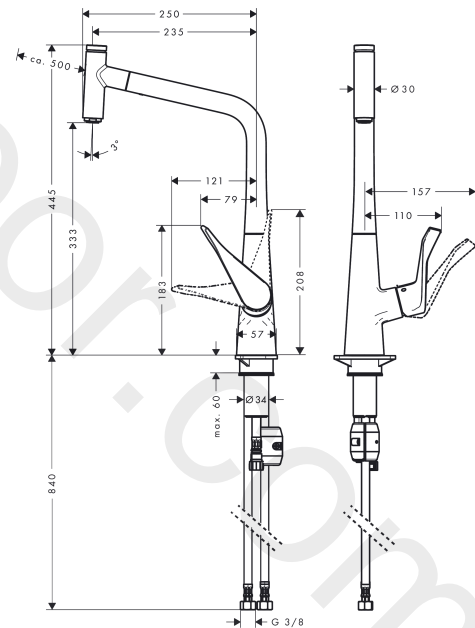

Scale drawing