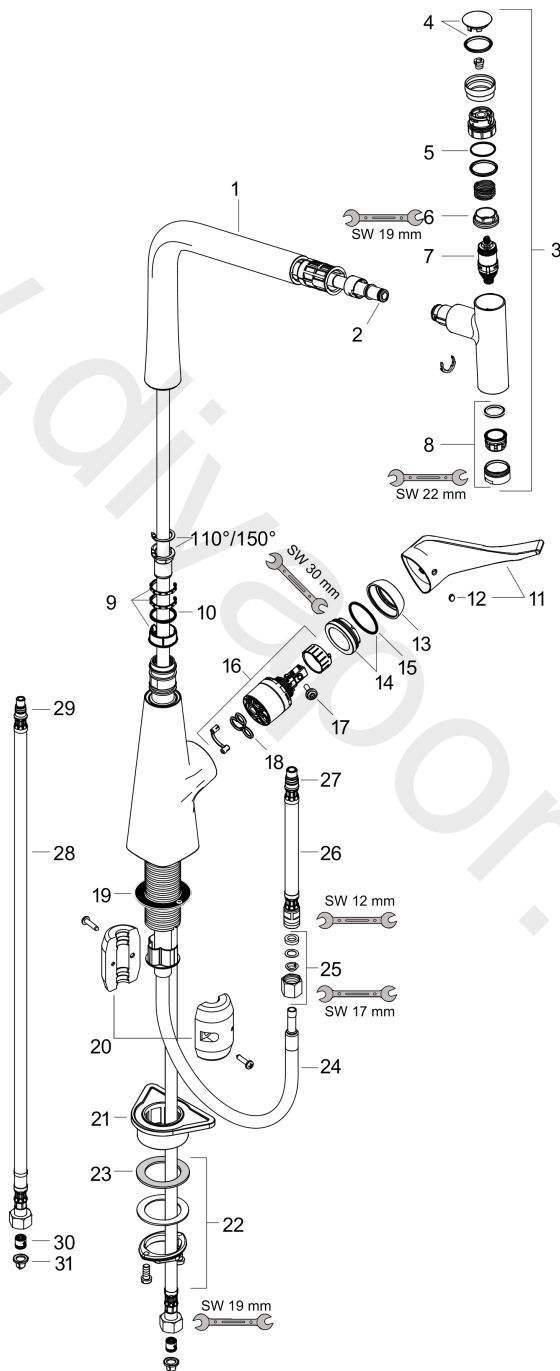

## Scale drawing

**Metris Select M71**

**Single lever kitchen mixer 320, pull-out spout, 1jet**

Finish: **Chrome** Article Number: **14884000**

**Flowchart**

**Metris Select M71**  
**Single lever kitchen mixer 320, pull-out spout, 1jet**  
 Finish: **Chrome** Article Number: **14884000**

Exploded Drawing

Year of production: >05/19

**Metris Select M71****Single lever kitchen mixer 320, pull-out spout, 1jet**Finish: **Chrome** Article Number: **14884000****Spare part list**

Year of production: &gt;05/19

Pos.	Description	Article Number	Price	PU
1	spout cpl.	92736000	£ 137,00	1
2	O-ring 8x2	98112000	£ 3,30	1
3	handspray	92737000	£ 370,00	1
4	cover	92566000	£ 16,10	1
5	O-Ring 14x1,5	98201000	£ 3,30	1
6	nut	92567000	£ 20,50	1
7	shut off unit	98463000	£ 51,00	1
8	aerator laminar M24x1 (15 l/min)	92517000	£ 20,50	1
9	set of lever collars	98365000	£ 9,00	1
10	O-ring 21x2,5	98211000	£ 3,30	1
11	handle	98455000	£ 64,00	1
12	screw cover	96338000	£ 3,30	1
13	flange	95498000	£ 9,00	1
14	nut	97209000	£ 16,10	1
15	O-Ring 32x2	98193000	£ 3,30	1
16	cartridge, assy	92730000	£ 35,00	1
17	locking screw for handle	95140000	£ 6,10	1
18	seal	95008000	£ 9,00	1
19	seal	92582000	£ 3,30	1
20	weight	92500000	£ 43,00	1
21	support	97523000	£ 6,10	1
22	fixing set (Ø 34)	95049000	£ 16,10	1
23	lever collar	97548000	£ 3,30	1
24	hose 1,50 m	92569000	£ 79,00	1
25	squeezing connection	96099000	£ 9,00	1
26	connection hose 600 mm M10x1	92568000	£ 64,00	1
27	O-ring 8x1,75	97827000	£ 3,30	1
28	connection hose 900 mm M8x0,75 G3/8	95372000	£ 35,00	1
29	O-ring 7x1,5	98422000	£ 3,30	1
30	non return valve DW 10	96456000	£ 9,00	1
31	filter packing	95291000	£ 13,30	1