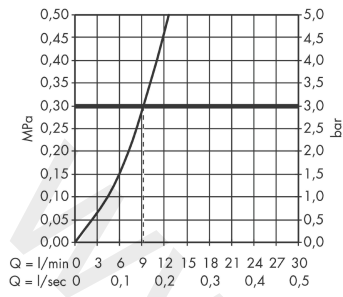

### Scale drawing

**Metris Select M71**

**Single lever kitchen mixer 320, 1jet**

Finish: **Stainless Steel Finish**

Article Number: **14883800**

**Flowchart**

www.divapor.com

**Metris Select M71**