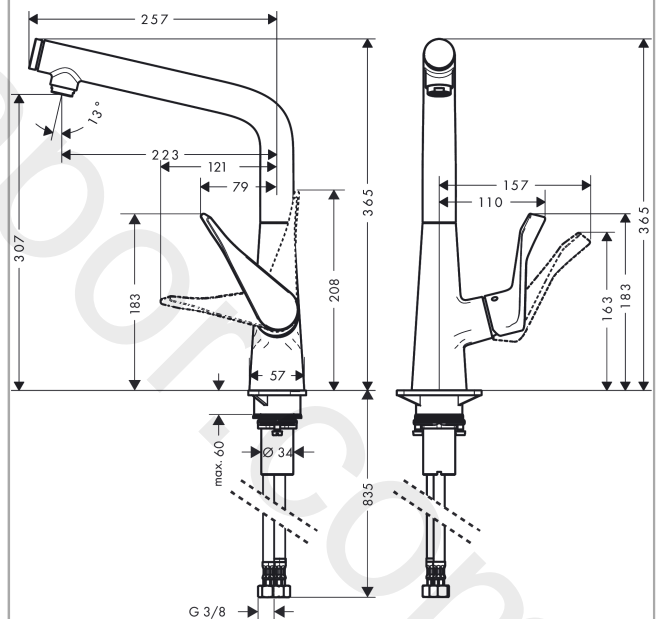

Scale drawing