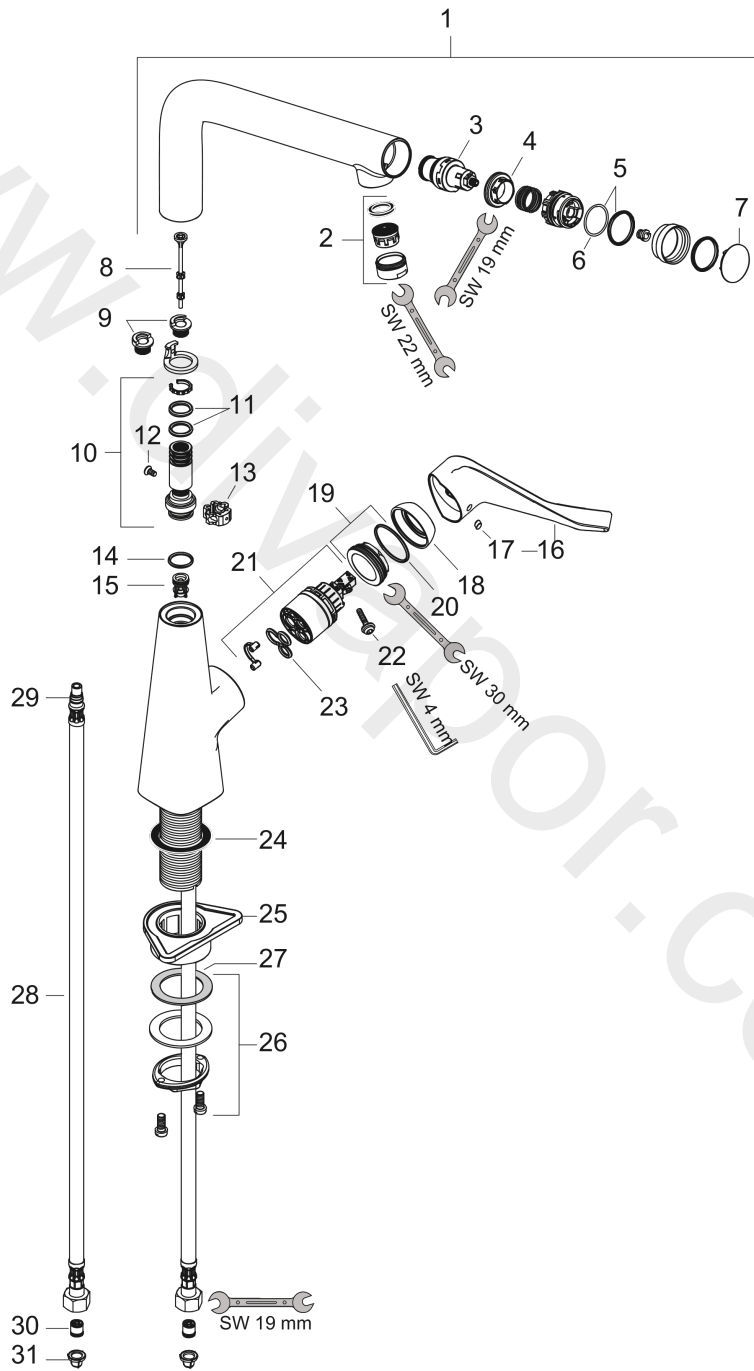

#### product features

- ComfortZone 320
- I-spout
- swivel range adjustable in 3 steps 110°, 150° or 360°
- laminar spray
- Select button for a comfortable start/stop of the water flow
- connection dimension: DN15
- maximum flow rate at 3 bar: 8 l/min
- ceramic cartridge
- connection type: G 3/8 connections
- temperature limitation adjustable
- integrated non-return valve
- suitable for continuous flow water heaters
- significantly reduced splashing by soft start of the water flow

**Single lever kitchen mixer 320, 1jet**

Finish: **Stainless Steel Finish**

Article Number: **14883800**

**Exploded Drawing**

Year of production: >10/14

### Spare part list

Year of production: >10/14

Pos.	Description	Article Number	Price	PU
1	spout cpl.	92288800	£ 550,00	1
2	aerator laminar M24x1 (15 l/min)	92517800	£ 35,00	1
3	shut off unit	98462000	£ 110,00	1
4	nut	98368000	£ 13,30	1
5	sealing set	93115000	£ 13,30	1
6	O-ring 23x1,5	92287000	£ 3,30	1
7	cover	92289000	£ 13,30	1
8	tappet	92505000	£ 6,10	1
9	set of locating rings (110° / 150°)	98486000	£ 16,10	1
10	sealing set	92646000	£ 20,50	1
11	O-Ring 14x2,5	98189000	£ 3,30	1
12	screw	97662000	£ 9,00	1
13	axialring	97558000	£ 3,30	1
14	O-ring 11x3	92481000	£ 3,30	1
15	non return valve	95699000	£ 16,10	1
16	handle	98455800	£ 96,00	1
17	screw cover	96338000	£ 3,30	1
18	flange	95498800	£ 25,00	1
19	nut	97209000	£ 16,10	1
20	O-Ring 32x2	98193000	£ 3,30	1
21	cartridge, assy	92730000	£ 35,00	1
22	locking screw for handle	95140000	£ 6,10	1
23	seal	95008000	£ 9,00	1
24	seal	92582000	£ 3,30	1
25	support	97523000	£ 6,10	1
26	fixing set (Ø 34)	95049000	£ 16,10	1
27	lever collar	97548000	£ 3,30	1
28	connection hose 900 mm M8x0,75 G3/8	95372000	£ 35,00	1
29	O-ring 7x1,5	98422000	£ 3,30	1
30	non return valve DW 10	96456000	£ 9,00	1
31	filter packing	95291000	£ 13,30	1