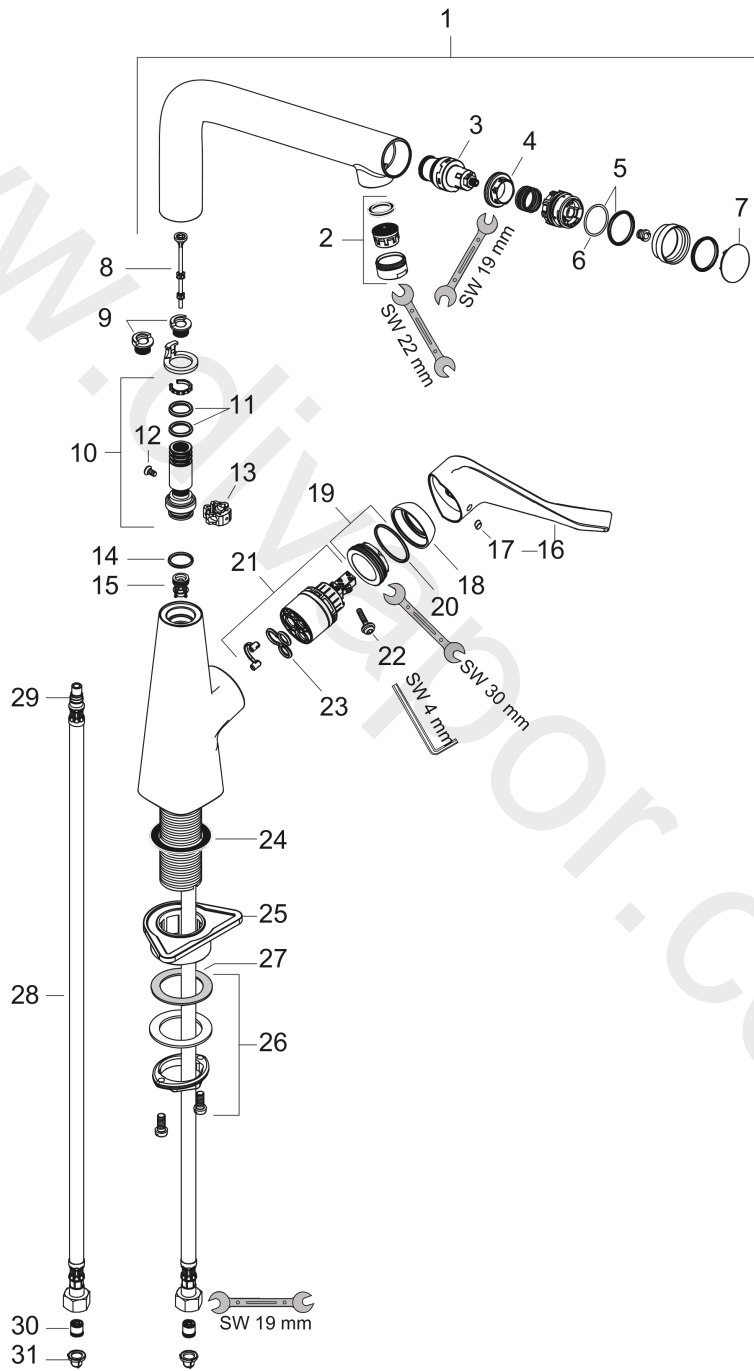

Metris Select M71
Single lever kitchen mixer 320, 1jet
Finish: **Chrome** Article Number: **14883000**

Exploded Drawing

Year of production: >10/14

Metris Select M71
Single lever kitchen mixer 320, 1jet
Finish: **Chrome** Article Number: **14883000**

Spare part list

Year of production: >10/14

Pos.	Description	Article Number	Price	PU
1	spout cpl.	92288000	£ 370,00	1
2	aerator laminar M24x1 (15 l/min)	92517000	£ 20,50	1
3	shut off unit	98462000	£ 110,00	1
4	nut	98368000	£ 13,30	1
5	sealing set	93115000	£ 13,30	1
6	O-ring 23x1,5	92287000	£ 3,30	1
7	cover	92289000	£ 13,30	1
8	tappet	92505000	£ 6,10	1
9	set of locating rings (110° / 150°)	98486000	£ 16,10	1
10	sealing set	92646000	£ 20,50	1
11	O-Ring 14x2,5	98189000	£ 3,30	1
12	screw	93272000	£ 3,30	1
13	axialring	97558000	£ 3,30	1
14	O-ring 11x3	92481000	£ 3,30	1
15	non return valve	95699000	£ 16,10	1
16	handle	98455000	£ 64,00	1
17	screw cover	96338000	£ 3,30	1
18	flange	95498000	£ 9,00	1
19	nut	97209000	£ 16,10	1
20	O-Ring 32x2	98193000	£ 3,30	1
21	cartridge, assy	92730000	£ 35,00	1
22	locking screw for handle	95140000	£ 6,10	1
23	seal	95008000	£ 9,00	1
24	seal	92582000	£ 3,30	1
25	support	97523000	£ 6,10	1
26	fixing set (Ø 34)	95049000	£ 16,10	1
27	lever collar	97548000	£ 3,30	1
28	connection hose 900 mm M8x0,75 G3/8	95372000	£ 35,00	1
29	O-ring 7x1,5	98422000	£ 3,30	1
30	non return valve DW 10	96456000	£ 9,00	1
31	filter packing	95291000	£ 13,30	1
a	set of locating rings (60° / 80°)	92259000	£ 20,50	1
b	O-ring 16x2	98133000	£ 3,30	1