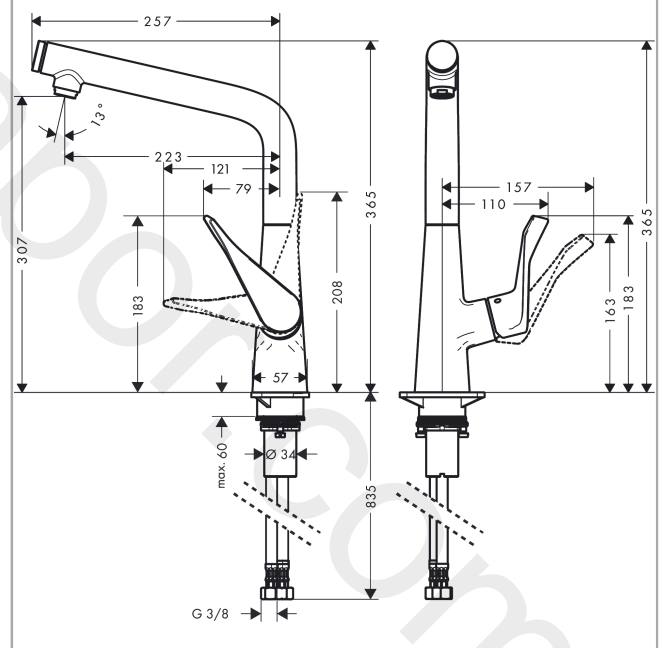

Scale drawing