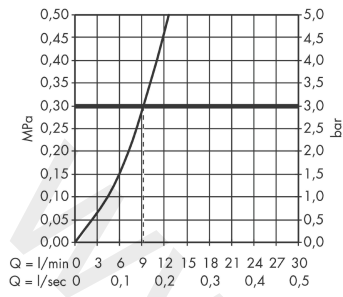

Article Details

Price excl. VAT

545,83 £

Technology

Product image

Scale drawing

Metris Select M71
Single lever kitchen mixer 320, 1jet
 Finish: **Chrome** Article Number: **14883000**

Flowchart