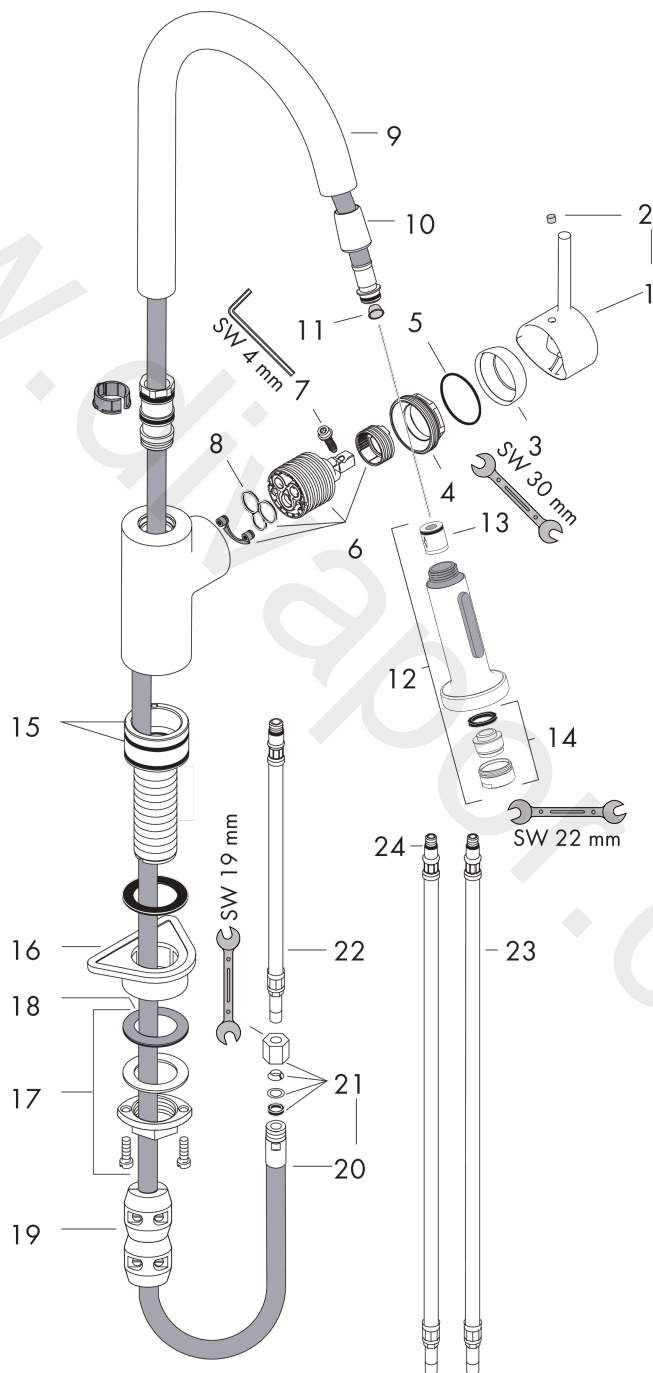

Talis M52

Single lever kitchen mixer 220, installation in front of a window, pull-out spray, 2jet

Surfaces: Article Number: **14877800**

Exploded Drawing

Year of production: **07/06 - 06/09**

Talis M52

Single lever kitchen mixer 220, installation in front of a window, pull-out spray, 2jet

Surfaces: Article Number: 14877800

Spare part list

Year of production: 07/06 - 06/09

Pos.	Description	Article Number	Price	PU
1	handle	10490800	£ 173,00	1
2	screw cover	96338000	£ 3,30	1
3	flange	96468800	£ 43,00	1
4	nut	96461000	£ 35,00	1
5	O-ring 37x2	92115000	£ 3,30	1
6	cartridge, assy	92730000	£ 35,00	1
7	locking screw for handle	96059000	£ 9,00	1
8	seal	95008000	£ 9,00	1
9	spout cpl.	96918800	£ 110,00	1
10	nut	92757000	£ 16,10	1
11	filter	97735000	£ 3,30	1
12	handspray	96920800	£ 173,00	1
13	set of non return valves DW 15	94074000	£ 16,10	1
14	aerator M24x1 (15 l/min)	13913000	£ 14,00	1
15	O-ring 41x2	98212000	£ 3,30	1
16	support	97523000	£ 6,10	1
17	fixing set (Ø 34)	95049000	£ 16,10	1
18	lever collar	97548000	£ 3,30	1
19	weight	92500000	£ 43,00	1
20	hose 1,75 m	96921000	£ 79,00	1
21	squeezing connection	96099000	£ 9,00	1
22	connection hose 600 mm M10x1	95561000	£ 25,00	1
23	connection hose 900 mm M8x0,75 G3/8	96316000	£ 43,00	1
24	O-ring 7x1,5	98422000	£ 3,30	1