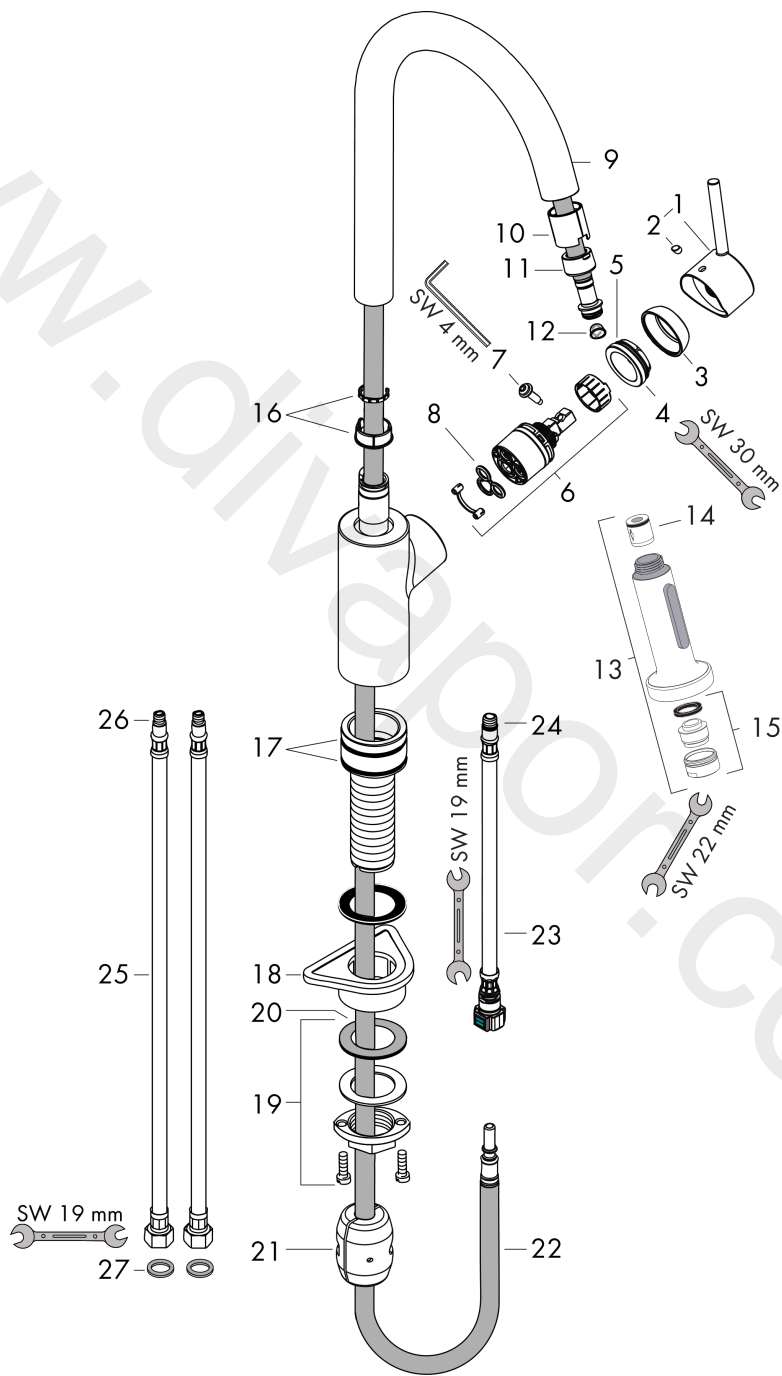

**Talis M52**

**Single lever kitchen mixer 220, installation in front of a window, pull-out spray, 2jet**

Surfaces: Article Number: **14877800**

**Exploded Drawing**

Year of production: **11/09 - 12/17**

**Talis M52****Single lever kitchen mixer 220, installation in front of a window, pull-out spray, 2jet**Surfaces: Article Number: **14877800****Spare part list**Year of production: **11/09 - 12/17**

Pos.	Description	Article Number	Price	PU
1	handle	95560800	£ 96,00	1
2	screw cover	96338000	£ 3,30	1
3	flange	95498800	£ 25,00	1
4	nut	97209000	£ 16,10	1
5	O-Ring 32x2	98193000	£ 3,30	1
6	cartridge, assy	92730000	£ 35,00	1
7	locking screw for handle	95140000	£ 6,10	1
8	seal	95008000	£ 9,00	1
9	spout cpl.	95562800	£ 173,00	1
10	insert for spout	92161000	£ 35,00	1
11	nut	92755000	£ 20,50	1
12	filter	97735000	£ 3,30	1
13	handspray	96920800	£ 173,00	1
14	set of non return valves DW 15	94074000	£ 16,10	1
15	aerator M24x1 (15 l/min)	13913000	£ 14,00	1
16	set of lever collars	98365000	£ 9,00	1
17	O-ring 41x2	98212000	£ 3,30	1
18	support	97523000	£ 6,10	1
19	fixing set (Ø 34)	95049000	£ 16,10	1
20	lever collar	97548000	£ 3,30	1
21	weight	92500000	£ 43,00	1
22	hose 1,50 m	95507000	£ 79,00	1
23	connection hose 600 mm M10x1	95561000	£ 25,00	1
24	O-ring 8x1,75	97827000	£ 3,30	1
25	connection hose 900 mm M8x0,75 G3/8	96316XXX	> £ 43,00	-
26	O-ring 7x1,5	98422000	£ 3,30	1
27	sealing set	95581000	£ 6,10	1