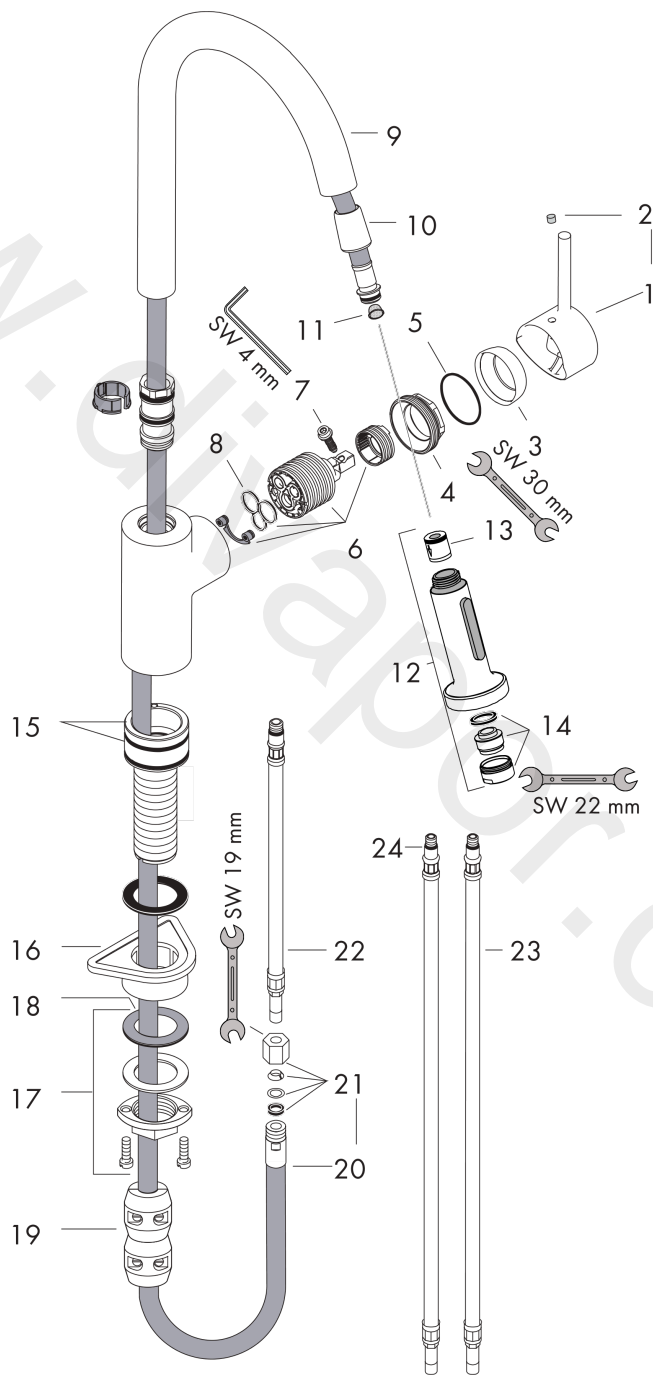

Talis M52

Single lever kitchen mixer 220, installation in front of a window, pull-out spray, 2jet

Surfaces: Article Number: **14877000**

Exploded Drawing

Year of production: **07/09 - 10/09**

Talis M52

Single lever kitchen mixer 220, installation in front of a window, pull-out spray, 2jet

Surfaces: Article Number: 14877000

Spare part list

Year of production: 07/09 - 10/09

Pos.	Description	Article Number	Price	PU
1	handle	10490000	£ 110,00	1
2	screw cover	96338000	£ 3,30	1
3	flange	96468000	£ 25,00	1
4	nut	96461000	£ 35,00	1
5	O-ring 37x2	92115000	£ 3,30	1
6	cartridge, assy	92730000	£ 35,00	1
7	locking screw for handle	96059000	£ 9,00	1
8	seal	95008000	£ 9,00	1
9	spout cpl.	96918000	£ 79,00	1
10	nut	92757000	£ 16,10	1
11	filter	97735000	£ 3,30	1
12	handspray	96920000	£ 110,00	1
13	set of non return valves DW 15	94074000	£ 16,10	1
14	aerator M24x1 (15 l/min)	13913000	£ 14,00	1
15	O-ring 41x2	98212000	£ 3,30	1
16	support	97523000	£ 6,10	1
17	fixing set (Ø 34)	95049000	£ 16,10	1
18	lever collar	97548000	£ 3,30	1
19	weight	92500000	£ 43,00	1
20	hose 1,75 m	96921000	£ 79,00	1
21	squeezing connection	96099000	£ 9,00	1
22	connection hose 600 mm M10x1	95561000	£ 25,00	1
23	connection hose 900 mm M8x0,75 G3/8	96316000	£ 43,00	1
24	O-ring 7x1,5	98422000	£ 3,30	1