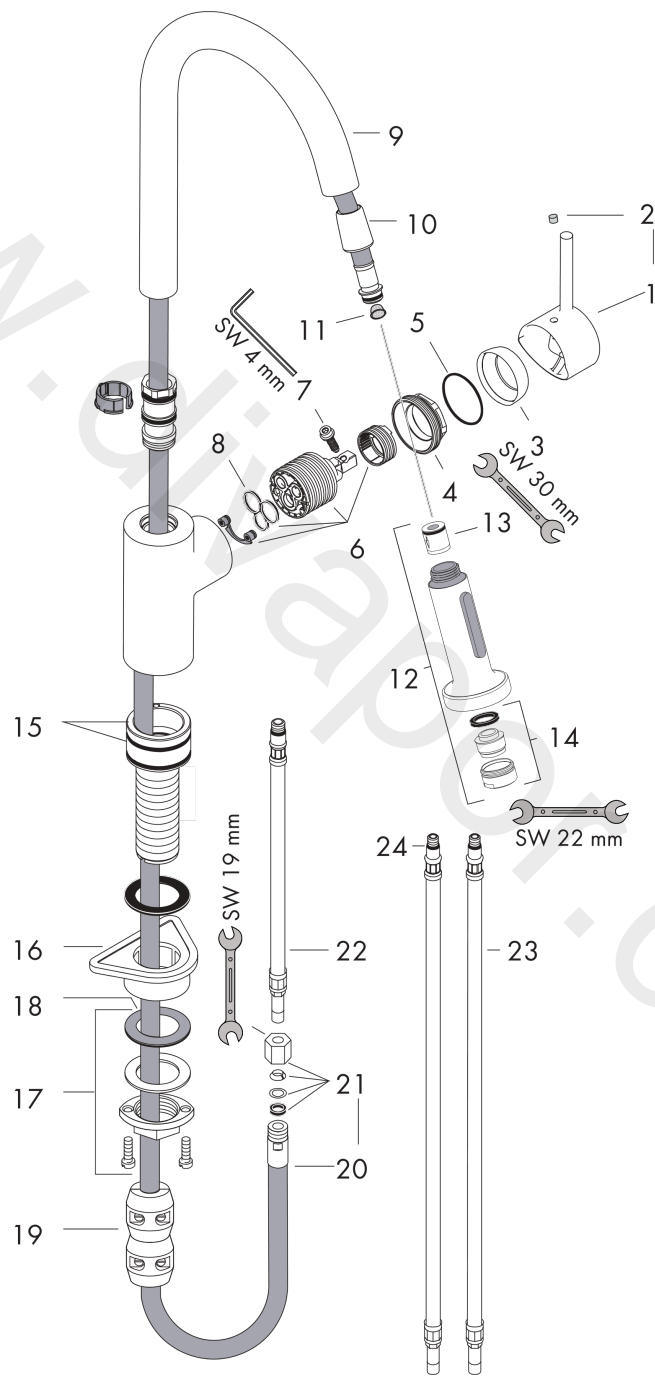

**Talis M52**

**Single lever kitchen mixer 220, installation in front of a window, pull-out spray, 2jet**

Surfaces: Article Number: **14877000**

**Exploded Drawing**

Year of production: **07/06 - 06/09**

## Talis M52

Single lever kitchen mixer 220, installation in front of a window, pull-out spray, 2jet

Surfaces: Article Number: 14877000

### Spare part list

Year of production: 07/06 - 06/09

Pos.	Description	Article Number	Price	PU
1	handle	10490000	£ 110,00	1
2	screw cover	96338000	£ 3,30	1
3	flange	96468000	£ 25,00	1
4	nut	96461000	£ 35,00	1
5	O-ring 37x2	92115000	£ 3,30	1
6	cartridge, assy	92730000	£ 35,00	1
7	locking screw for handle	96059000	£ 9,00	1
8	seal	95008000	£ 9,00	1
9	spout cpl.	96918000	£ 79,00	1
10	nut	92757000	£ 16,10	1
11	filter	97735000	£ 3,30	1
12	handspray	96920000	£ 110,00	1
13	set of non return valves DW 15	94074000	£ 16,10	1
14	aerator M24x1 (15 l/min)	13913000	£ 14,00	1
15	O-ring 41x2	98212000	£ 3,30	1
16	support	97523000	£ 6,10	1
17	fixing set (Ø 34)	95049000	£ 16,10	1
18	lever collar	97548000	£ 3,30	1
19	weight	92500000	£ 43,00	1
20	hose 1,75 m	96921000	£ 79,00	1
21	squeezing connection	96099000	£ 9,00	1
22	connection hose 600 mm M10x1	95561000	£ 25,00	1
23	connection hose 900 mm M8x0,75 G3/8	96316000	£ 43,00	1
24	O-ring 7x1,5	98422000	£ 3,30	1