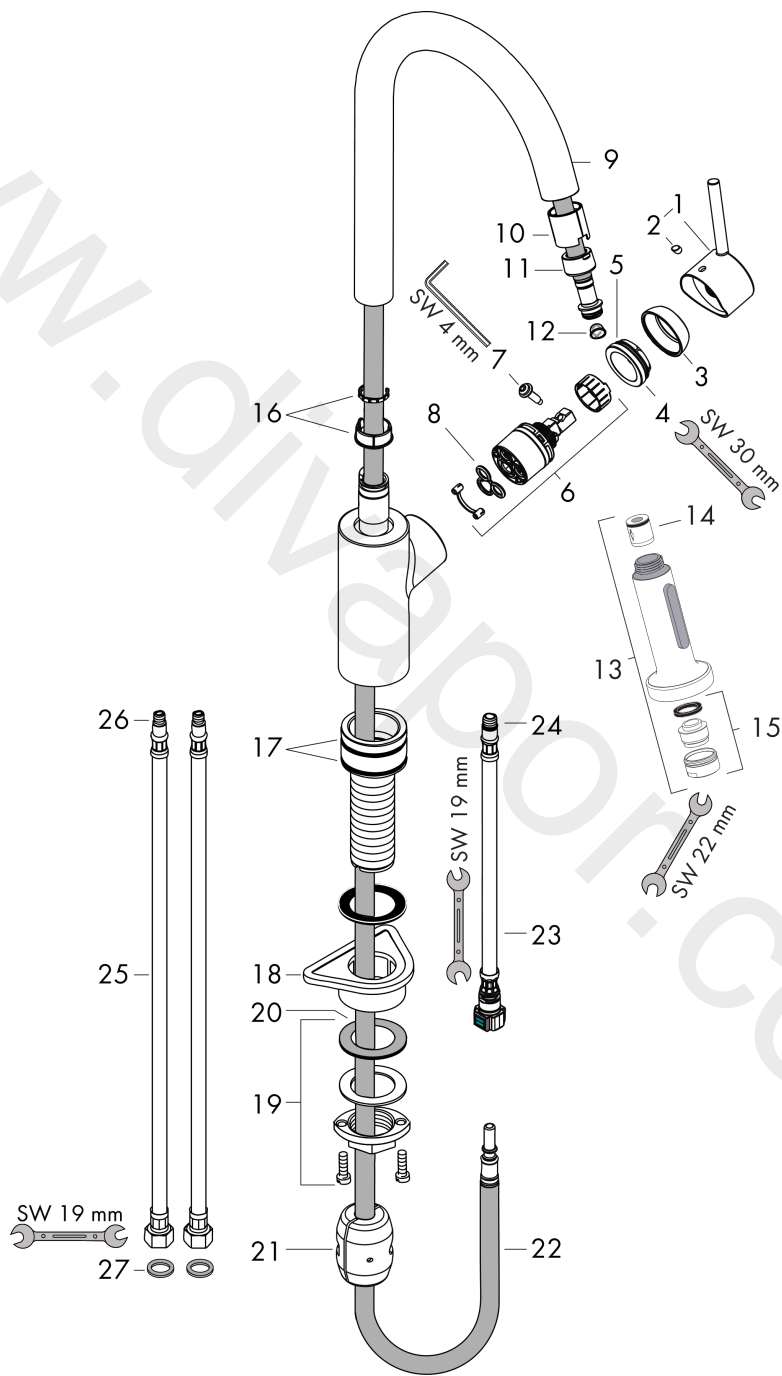

Talis M52

Single lever kitchen mixer 220, installation in front of a window, pull-out spray, 2jet

Surfaces: Article Number: **14877000**

Exploded Drawing

Year of production: **11/09 - 06/22**

Talis M52**Single lever kitchen mixer 220, installation in front of a window, pull-out spray, 2jet**Surfaces: Article Number: **14877000****Spare part list**Year of production: **11/09 - 06/22**

Pos.	Description	Article Number	Price	PU
1	handle	95560000	£ 64,00	1
2	screw cover	96338000	£ 3,30	1
3	flange	95498000	£ 9,00	1
4	nut	97209000	£ 16,10	1
5	O-Ring 32x2	98193000	£ 3,30	1
6	cartridge, assy	92730000	£ 35,00	1
7	locking screw for handle	95140000	£ 6,10	1
8	seal	95008000	£ 9,00	1
9	spout cpl.	95562000	£ 137,00	1
10	insert for spout	92161000	£ 35,00	1
11	nut	92755000	£ 20,50	1
12	filter	97735000	£ 3,30	1
13	handspray	96920000	£ 110,00	1
14	set of non return valves DW 15	94074000	£ 16,10	1
15	aerator M24x1 (15 l/min)	13913000	£ 14,00	1
16	set of lever collars	98365000	£ 9,00	1
17	O-ring 41x2	98212000	£ 3,30	1
18	support	97523000	£ 6,10	1
19	fixing set (Ø 34)	95049000	£ 16,10	1
20	lever collar	97548000	£ 3,30	1
21	weight	92500000	£ 43,00	1
22	hose 1,50 m	95507000	£ 79,00	1
23	connection hose 600 mm M10x1	95561000	£ 25,00	1
24	O-ring 8x1,75	97827000	£ 3,30	1
25	connection hose 900 mm M8x0,75 G3/8	96316000	£ 43,00	1
26	O-ring 7x1,5	98422000	£ 3,30	1
27	sealing set	95581000	£ 6,10	1