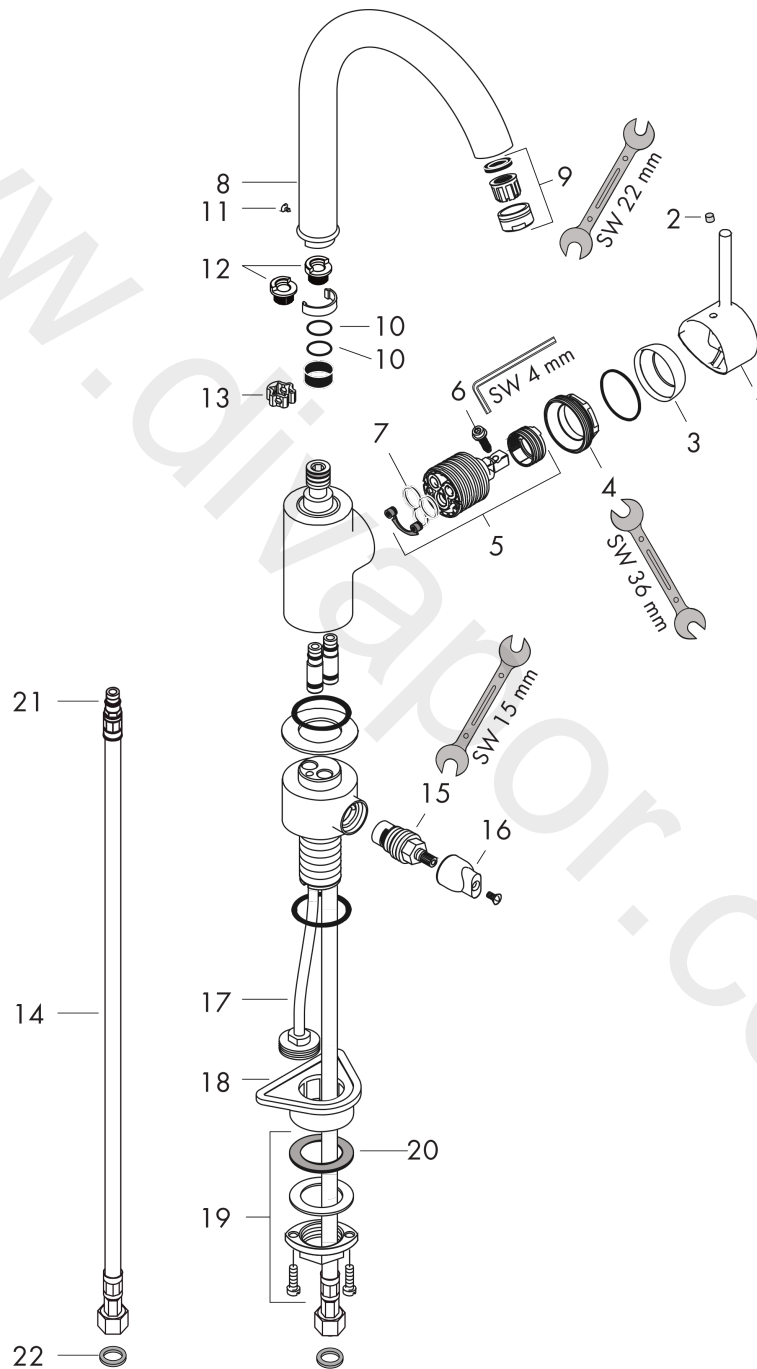

Talis M52
Single lever kitchen mixer 270, device shut-off valve, 1jet
 Surfaces: Article Number: **14875000**

Exploded Drawing

Year of production: **09/02 - 02/10**

Talis M52

Single lever kitchen mixer 270, device shut-off valve, 1jet

Surfaces: Article Number: 14875000

Spare part list

Year of production: 09/02 - 02/10

Pos.	Description	Article Number	Price	PU
1	handle	10490000	£ 110,00	1
2	screw cover	96338000	£ 3,30	1
3	flange	96468000	£ 25,00	1
4	nut	96461000	£ 35,00	1
5	cartridge, assy	92730000	£ 35,00	1
6	locking screw for handle	96059000	£ 9,00	1
7	seal	95008000	£ 9,00	1
8	spout cpl.	92830000	£ 173,00	1
9	aerator M24x1 (15 l/min)	13913000	£ 14,00	1
10	O-Ring 14x2,5	98189000	£ 3,30	1
11	screw	97662000	£ 9,00	1
12	set of locating rings (110° / 150°)	98486000	£ 16,10	1
13	axialring	97558000	£ 3,30	1
14	connection hose 900 mm M10x1 G3/8	98785000	£ 35,00	1
15	shut off unit	94849000	£ 51,00	1
16	turning handle	97213000	£ 51,00	1
17	supply pipe	97965000	£ 51,00	1
18	support	97523000	£ 6,10	1
19	fixing set (Ø 34)	95049000	£ 16,10	1
20	lever collar	97548000	£ 3,30	1
21	O-ring 8x1,75	97827000	£ 3,30	1
22	sealing set	95581000	£ 6,10	1
a	set of locating rings (60° / 80°)	92259000	£ 20,50	1