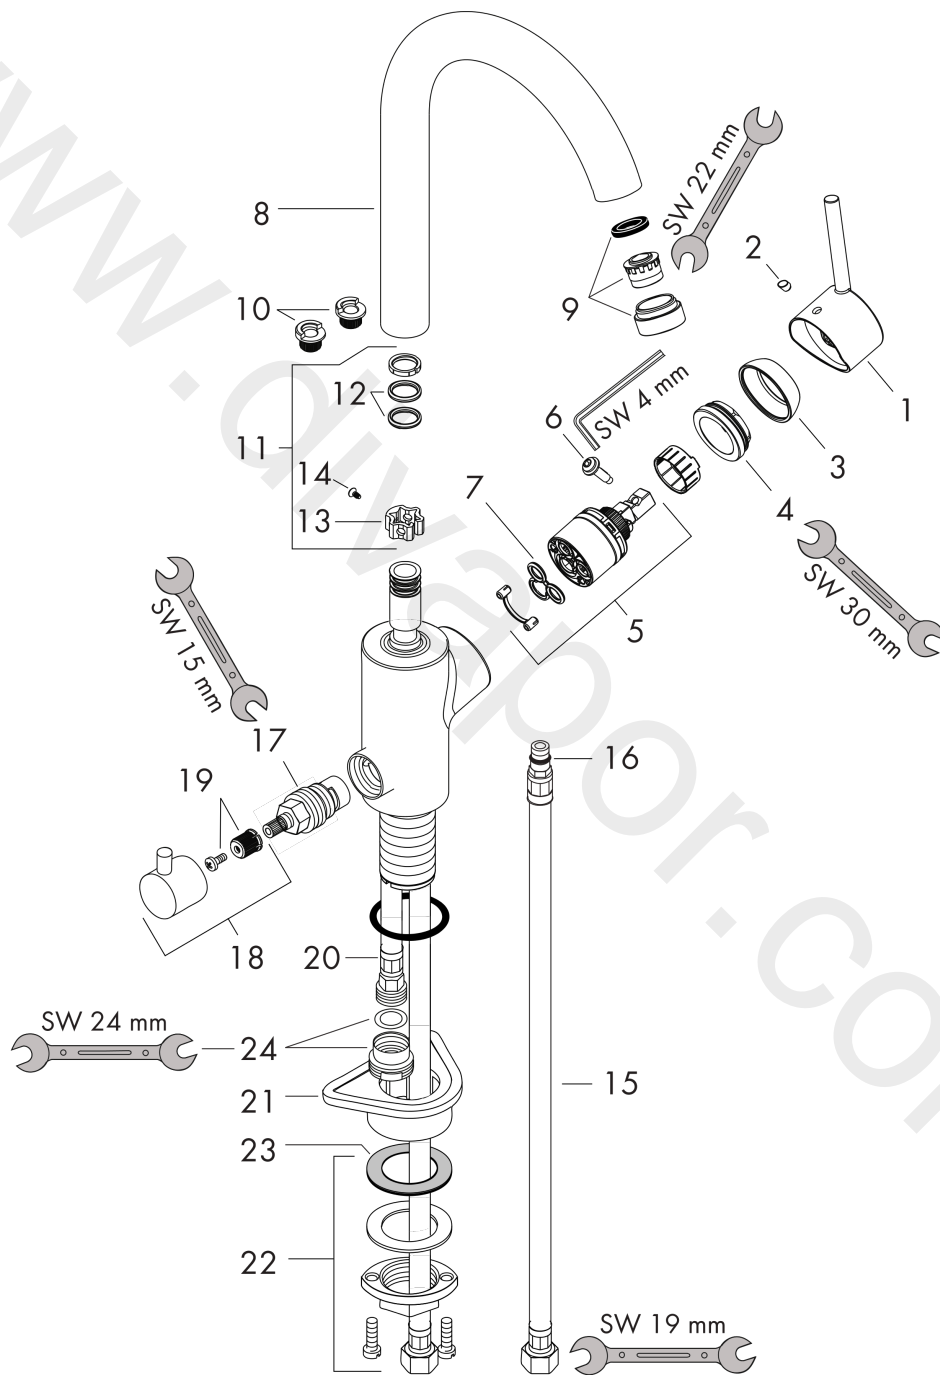

### Scale drawing

### Flowchart

**Talis M52**  
**Single lever kitchen mixer 270, device shut-off valve, 1jet**  
 Finish: **Chrome** Article Number: **14875000**

Exploded Drawing

Year of production: >03/10

## Talis M52

Single lever kitchen mixer 270, device shut-off valve, 1jet

Finish: **Chrome** Article Number: **14875000**

### Spare part list

Year of production: >03/10

Pos.	Description	Article Number	Price	PU
1	handle	95560000	£ 64,00	1
2	screw cover	96338000	£ 3,30	1
3	flange	95498000	£ 9,00	1
4	nut	97209000	£ 16,10	1
5	cartridge, assy	92730000	£ 35,00	1
6	locking screw for handle	95140000	£ 6,10	1
7	seal	95008000	£ 9,00	1
8	spout cpl.	95559000	£ 110,00	1
9	aerator M24x1 (15 l/min)	97691000	£ 51,00	1
10	set of locating rings (110° / 150°)	98486000	£ 16,10	1
11	sealing set	92646000	£ 20,50	1
12	O-Ring 14x2,5	98189000	£ 3,30	1
13	axialring	97558000	£ 3,30	1
14	screw	97662000	£ 9,00	1
15	connection hose 900 mm M8x0,75 G3/8	96316000	£ 43,00	1
16	O-ring 7x1,5	98422000	£ 3,30	1
17	shut off unit right closing	98817000	£ 35,00	1
18	handle	95629000	£ 43,00	1
19	handle fixing set	98932000	£ 16,10	1
20	connection hose 350 mm	93785000	£ 35,00	1
21	support	97523000	£ 6,10	1
22	fixing set (Ø 34)	95049000	£ 16,10	1
23	lever collar	97548000	£ 3,30	1
24	reduction coupling	92844000	£ 16,10	1
a	set of locating rings (60° / 80°)	92259000	£ 20,50	1