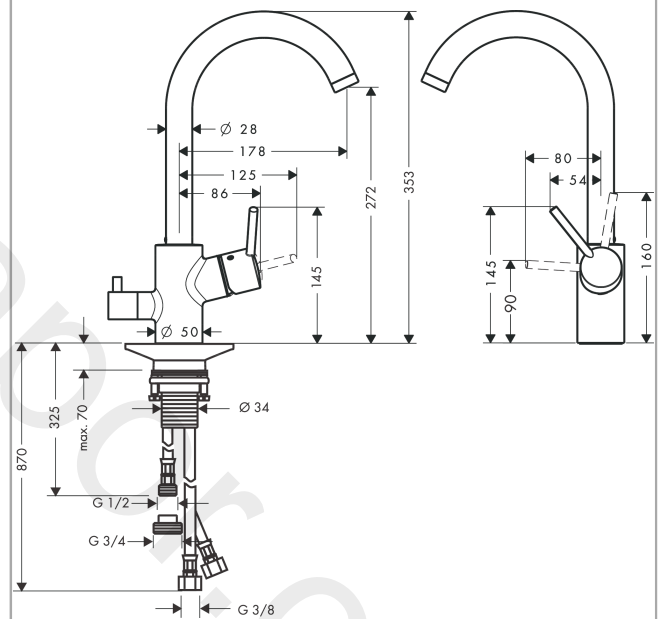

#### product features

- ComfortZone 270
- swivel range adjustable in 3 steps 110°, 150° or 360°
- normal spray
- with integrated shut-off valve
- connection dimension: DN15
- maximum flow rate at 3 bar: 10 l/min
- ceramic cartridge
- connection type: G 3/4 connections
- temperature limitation adjustable
- suitable for continuous flow water heaters

### Scale drawing

### Flowchart

**Talis M52**  
**Single lever kitchen mixer 270, device shut-off valve, 1jet**  
 Finish: **Chrome** Article Number: **14875000**

Exploded Drawing

Year of production: >03/10

### Spare part list

Year of production: >03/10

Pos.	Description	Article Number	Price	PU
1	handle	95560000	£ 64,00	1
2	screw cover	96338000	£ 3,30	1
3	flange	95498000	£ 9,00	1
4	nut	97209000	£ 16,10	1
5	cartridge, assy	92730000	£ 35,00	1
6	locking screw for handle	95140000	£ 6,10	1
7	seal	95008000	£ 9,00	1
8	spout cpl.	95559000	£ 110,00	1
9	aerator M24x1 (15 l/min)	97691000	£ 51,00	1
10	set of locating rings (110° / 150°)	98486000	£ 16,10	1
11	sealing set	92646000	£ 20,50	1
12	O-Ring 14x2,5	98189000	£ 3,30	1
13	axialring	97558000	£ 3,30	1
14	screw	97662000	£ 9,00	1
15	connection hose 900 mm M8x0,75 G3/8	96316000	£ 43,00	1
16	O-ring 7x1,5	98422000	£ 3,30	1
17	shut off unit right closing	98817000	£ 35,00	1
18	handle	95629000	£ 43,00	1
19	handle fixing set	98932000	£ 16,10	1
20	connection hose 350 mm	93785000	£ 35,00	1
21	support	97523000	£ 6,10	1
22	fixing set (Ø 34)	95049000	£ 16,10	1
23	lever collar	97548000	£ 3,30	1
24	reduction coupling	92844000	£ 16,10	1
a	set of locating rings (60° / 80°)	92259000	£ 20,50	1