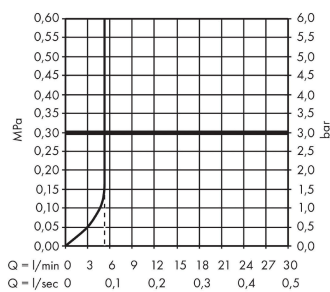

Talis S² Variarc
Single lever kitchen mixer 270 for vented hot water cylinders
 Finish: **Chrome** Article Number: **14873000**

Description

product features

- for vented hot water cylinders (no pressure)
- swivel range adjustable in 3 steps 110°, 150° or 360°
- normal spray, shower spray
- connection dimension: DN15
- maximum flow rate at 3 bar: 5 l/min
- ceramic cartridge
- connection type: G 3/8 connections
- temperature limitation adjustable
- not suitable for continuous flow water heaters

Product image

Scale drawing

Flowchart

Talis S² Variarc
Single lever kitchen mixer 270 for vented hot water cylinders
 Finish: **Chrome** Article Number: **14873000**

Exploded Drawing

Year of production: >01/17

Talis S² Variarc
Single lever kitchen mixer 270 for vented hot water cylinders
 Finish: **Chrome** Article Number: **14873000**

Spare part list

Year of production: >01/17

Pos.	Description	Article Number	Price	PU
1	spout cpl.	95559000	£ 110,00	1
2	spray former	96484000	£ 20,50	1
3	handle	95560000	£ 64,00	1
4	screw cover	96338000	£ 3,30	1
5	flange	95498000	£ 9,00	1
6	nut	97209000	£ 16,10	1
7	O-Ring 32x2	98193000	£ 3,30	1
8	cartridge, assy	92730000	£ 35,00	1
9	locking screw for handle	95140000	£ 6,10	1
10	seal	95008000	£ 9,00	1
11	set of locating rings (110° / 150°)	98486000	£ 16,10	1
12	sealing set	92646000	£ 20,50	1
13	screw	97662000	£ 9,00	1
14	axialring	97558000	£ 3,30	1
15	support	97523000	£ 6,10	1
16	fixing set (Ø 34)	95049000	£ 16,10	1
17	lever collar	97548000	£ 3,30	1
18	connection hose 900 mm M8x0,75 G3/8	96316000	£ 43,00	1
19	sealing set	95581000	£ 6,10	1
20	back flow preventor cartridge	95051000	£ 64,00	1
21	flow limiter / non return valve	95363000	£ 35,00	1
22	non return valve DW 10	96456000	£ 9,00	1
23	filter	92532000	£ 9,00	1
24	seal	97761000	£ 6,10	1
25	connection hose 900 mm M8x0,75 8 mm	95693000	£ 35,00	1
26	O-ring 7x1,5	98422000	£ 3,30	1