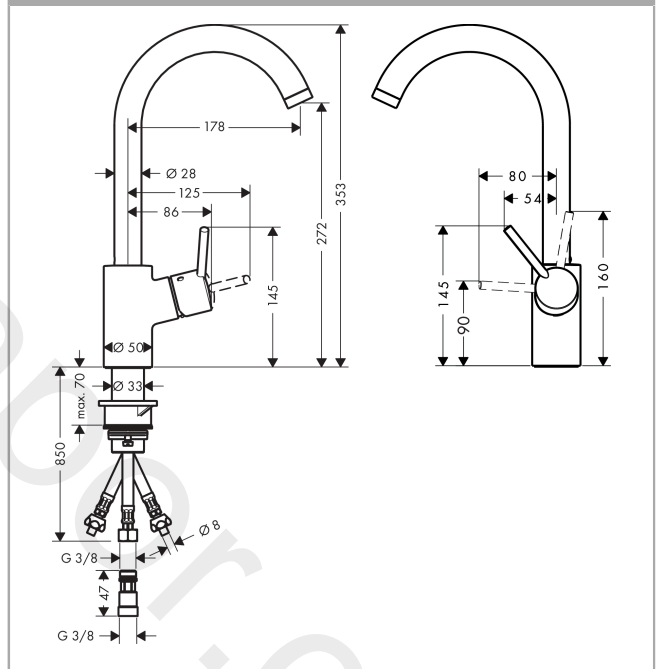

Talis S² Variarc
Single lever kitchen mixer 270 for vented hot water cylinders
 Finish: **Chrome** Article Number: **14873000**

Description

product features

- for vented hot water cylinders (no pressure)
- swivel range adjustable in 3 steps 110°, 150° or 360°
- normal spray, shower spray
- connection dimension: DN15
- maximum flow rate at 3 bar: 5 l/min
- ceramic cartridge
- connection type: G 3/8 connections
- temperature limitation adjustable
- not suitable for continuous flow water heaters

Product image

Scale drawing

Flowchart

Talis S² Variarc
Single lever kitchen mixer 270 for vented hot water cylinders
 Finish: **Chrome** Article Number: **14873000**

Exploded Drawing

Year of production: >01/17

Talis S² Variarc
Single lever kitchen mixer 270 for vented hot water cylinders
 Finish: **Chrome** Article Number: **14873000**

Spare part list

Year of production: >01/17

Pos.	Description	Article Number	Price	PU
1	spout cpl.	95559000	£ 110,00	1
2	spray former	96484000	£ 20,50	1
3	handle	95560000	£ 64,00	1
4	screw cover	96338000	£ 3,30	1
5	flange	95498000	£ 9,00	1
6	nut	97209000	£ 16,10	1
7	O-Ring 32x2	98193000	£ 3,30	1
8	cartridge, assy	92730000	£ 35,00	1
9	locking screw for handle	95140000	£ 6,10	1
10	seal	95008000	£ 9,00	1
11	set of locating rings (110° / 150°)	98486000	£ 16,10	1
12	sealing set	92646000	£ 20,50	1
13	screw	97662000	£ 9,00	1
14	axialring	97558000	£ 3,30	1
15	support	97523000	£ 6,10	1
16	fixing set (Ø 34)	95049000	£ 16,10	1
17	lever collar	97548000	£ 3,30	1
18	connection hose 900 mm M8x0,75 G3/8	96316000	£ 43,00	1
19	sealing set	95581000	£ 6,10	1
20	back flow preventor cartridge	95051000	£ 64,00	1
21	flow limiter / non return valve	95363000	£ 35,00	1
22	non return valve DW 10	96456000	£ 9,00	1
23	filter	92532000	£ 9,00	1
24	seal	97761000	£ 6,10	1
25	connection hose 900 mm M8x0,75 8 mm	95693000	£ 35,00	1
26	O-ring 7x1,5	98422000	£ 3,30	1