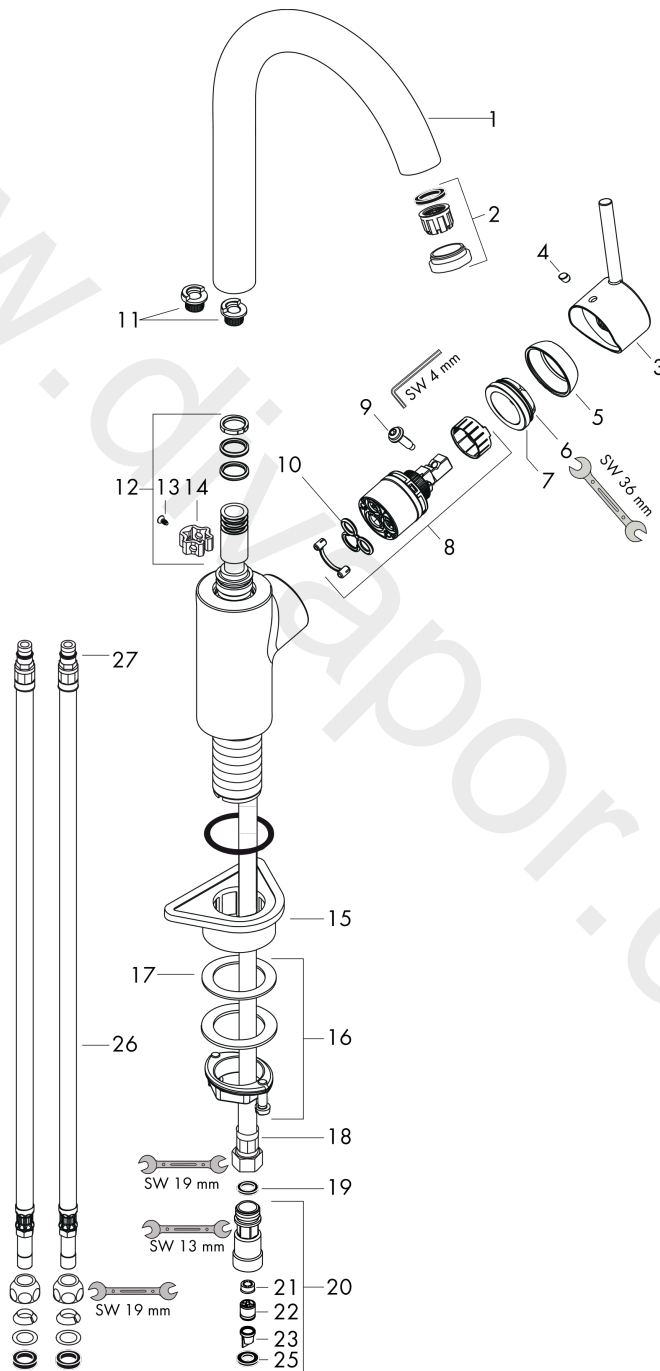

Talis S² Variarc
Single lever kitchen mixer 270 for vented hot water cylinders
 Finish: **Chrome** Article Number: **14873000**

Description

product features

- for vented hot water cylinders (no pressure)
- swivel range adjustable in 3 steps 110°, 150° or 360°
- normal spray, shower spray
- connection dimension: DN15
- maximum flow rate at 3 bar: 5 l/min
- ceramic cartridge
- connection type: G 3/8 connections
- temperature limitation adjustable
- not suitable for continuous flow water heaters

Product image

Scale drawing

Flowchart

Talis S² Variarc
Single lever kitchen mixer 270 for vented hot water cylinders
 Finish: **Chrome** Article Number: **14873000**

Exploded Drawing

Year of production: >01/17

Talis S² Variarc
Single lever kitchen mixer 270 for vented hot water cylinders
 Finish: **Chrome** Article Number: **14873000**

Spare part list

Year of production: >01/17

Pos.	Description	Article Number	Price	PU
1	spout cpl.	95559000	£ 110,00	1
2	spray former	96484000	£ 20,50	1
3	handle	95560000	£ 64,00	1
4	screw cover	96338000	£ 3,30	1
5	flange	95498000	£ 9,00	1
6	nut	97209000	£ 16,10	1
7	O-Ring 32x2	98193000	£ 3,30	1
8	cartridge, assy	92730000	£ 35,00	1
9	locking screw for handle	95140000	£ 6,10	1
10	seal	95008000	£ 9,00	1
11	set of locating rings (110° / 150°)	98486000	£ 16,10	1
12	sealing set	92646000	£ 20,50	1
13	screw	97662000	£ 9,00	1
14	axialring	97558000	£ 3,30	1
15	support	97523000	£ 6,10	1
16	fixing set (Ø 34)	95049000	£ 16,10	1
17	lever collar	97548000	£ 3,30	1
18	connection hose 900 mm M8x0,75 G3/8	96316000	£ 43,00	1
19	sealing set	95581000	£ 6,10	1
20	back flow preventor cartridge	95051000	£ 64,00	1
21	flow limiter / non return valve	95363000	£ 35,00	1
22	non return valve DW 10	96456000	£ 9,00	1
23	filter	92532000	£ 9,00	1
24	seal	97761000	£ 6,10	1
25	connection hose 900 mm M8x0,75 8 mm	95693000	£ 35,00	1
26	O-ring 7x1,5	98422000	£ 3,30	1