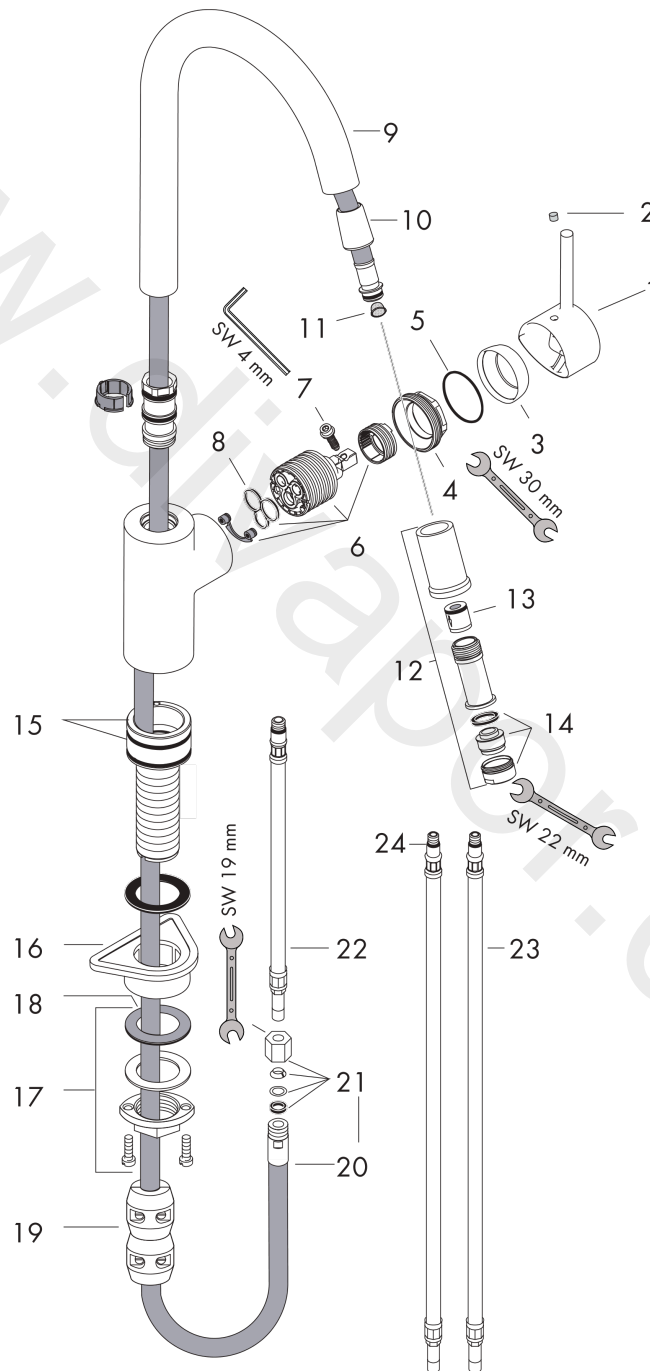

Talis M52

Single lever kitchen mixer 260, installation in front of a window, pull-out spout, 1jet

Surfaces: Article Number: **14872800**

Exploded Drawing

Year of production: **07/09 - 10/09**

Talis M52

Single lever kitchen mixer 260, installation in front of a window, pull-out spout, 1jet

Surfaces: Article Number: 14872800

Spare part list

Year of production: 07/09 - 10/09

Pos.	Description	Article Number	Price	PU
1	handle	10490800	£ 173,00	1
2	screw cover	96338000	£ 3,30	1
3	flange	96468800	£ 43,00	1
4	nut	96461000	£ 35,00	1
5	O-Ring 32x2	98193000	£ 3,30	1
6	cartridge, assy	92730000	£ 35,00	1
7	locking screw for handle	95140000	£ 6,10	1
8	seal	95008000	£ 9,00	1
9	spout cpl.	96918800	£ 110,00	1
10	nut	92757000	£ 16,10	1
11	filter	97735000	£ 3,30	1
12	handspray	96919800	£ 110,00	1
13	set of non return valves DW 15	94074000	£ 16,10	1
14	aerator M24x1 (15 l/min)	13913000	£ 14,00	1
15	O-ring 41x2	98212000	£ 3,30	1
16	support	97523000	£ 6,10	1
17	fixing set (Ø 34)	95049000	£ 16,10	1
18	lever collar	97548000	£ 3,30	1
19	weight	92500000	£ 43,00	1
20	hose 1,75 m	96921000	£ 79,00	1
21	squeezing connection	96099000	£ 9,00	1
22	connection hose 600 mm M10x1	95561000	£ 25,00	1
23	connection hose 900 mm M8x0,75 G3/8	96316000	£ 43,00	1
24	O-ring 7x1,5	98422000	£ 3,30	1