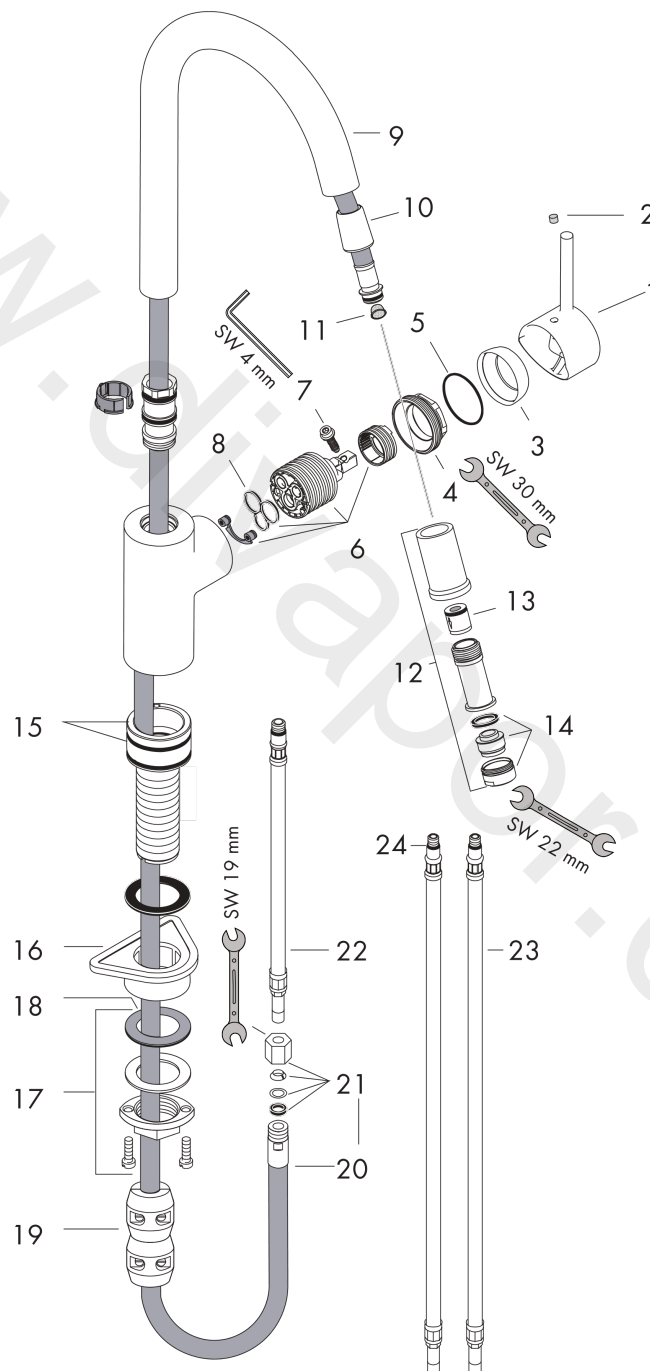

Talis M52

Single lever kitchen mixer 260, installation in front of a window, pull-out spout, 1jet

Surfaces: Article Number: **14872800**

Exploded Drawing

Year of production: **07/06 - 06/09**

Talis M52

Single lever kitchen mixer 260, installation in front of a window, pull-out spout, 1jet

Surfaces: Article Number: 14872800

Spare part list

Year of production: 07/06 - 06/09

Pos.	Description	Article Number	Price	PU
1	handle	10490800	£ 173,00	1
2	screw cover	96338000	£ 3,30	1
3	flange	96468800	£ 43,00	1
4	nut	96461000	£ 35,00	1
5	O-Ring 32x2	98193000	£ 3,30	1
6	cartridge, assy	92730000	£ 35,00	1
7	locking screw for handle	96059000	£ 9,00	1
8	seal	95008000	£ 9,00	1
9	spout cpl.	96918800	£ 110,00	1
10	nut	92757000	£ 16,10	1
11	filter	97735000	£ 3,30	1
12	handspray	96919800	£ 110,00	1
13	set of non return valves DW 15	94074000	£ 16,10	1
14	aerator M24x1 (15 l/min)	13913000	£ 14,00	1
15	O-ring 41x2	98212000	£ 3,30	1
16	support	97523000	£ 6,10	1
17	fixing set (Ø 34)	95049000	£ 16,10	1
18	lever collar	97548000	£ 3,30	1
19	weight	92500000	£ 43,00	1
20	hose 1,75 m	96921000	£ 79,00	1
21	squeezing connection	96099000	£ 9,00	1
22	connection hose 600 mm M10x1	95561000	£ 25,00	1
23	connection hose 900 mm M8x0,75 G3/8	96316000	£ 43,00	1
24	O-ring 7x1,5	98422000	£ 3,30	1