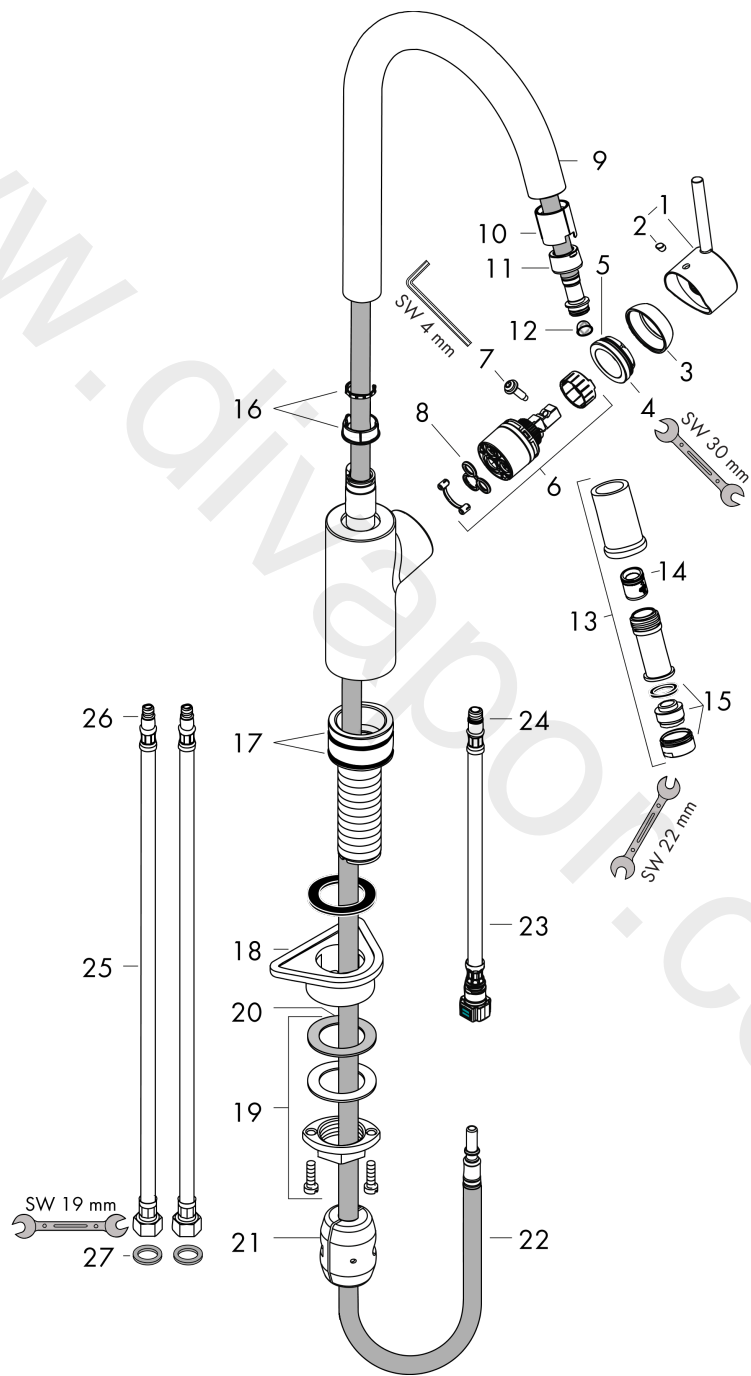

Talis M52

Single lever kitchen mixer 260, installation in front of a window, pull-out spout, 1jet

Surfaces: Article Number: **14872800**

Exploded Drawing

Year of production: **11/09 - 12/17**

Talis M52**Single lever kitchen mixer 260, installation in front of a window, pull-out spout, 1jet**Surfaces: Article Number: **14872800****Spare part list**Year of production: **11/09 - 12/17**

Pos.	Description	Article Number	Price	PU
1	handle	10490800	£ 173,00	1
2	screw cover	96338000	£ 3,30	1
3	flange	96468800	£ 43,00	1
4	nut	97209000	£ 16,10	1
5	O-Ring 32x2	98193000	£ 3,30	1
6	cartridge, assy	92730000	£ 35,00	1
7	locking screw for handle	95140000	£ 6,10	1
8	seal	95008000	£ 9,00	1
9	spout cpl.	95562800	£ 173,00	1
10	insert for spout	92161000	£ 35,00	1
11	nut	92755000	£ 20,50	1
12	filter	97735000	£ 3,30	1
13	handspray	96919800	£ 110,00	1
14	set of non return valves DW 15	94074000	£ 16,10	1
15	aerator M24x1 (15 l/min)	13913000	£ 14,00	1
16	set of lever collars	98365000	£ 9,00	1
17	O-ring 41x2	98212000	£ 3,30	1
18	support	97523000	£ 6,10	1
19	fixing set (Ø 34)	95049000	£ 16,10	1
20	lever collar	97548000	£ 3,30	1
21	weight	92500000	£ 43,00	1
22	hose 1,50 m	95507000	£ 79,00	1
23	connection hose 600 mm M10x1	95561000	£ 25,00	1
24	O-ring 8x1,75	97827000	£ 3,30	1
25	connection hose 900 mm M8x0,75 G3/8	96316000	£ 43,00	1
26	O-ring 7x1,5	98422000	£ 3,30	1
27	sealing set	95581000	£ 6,10	1