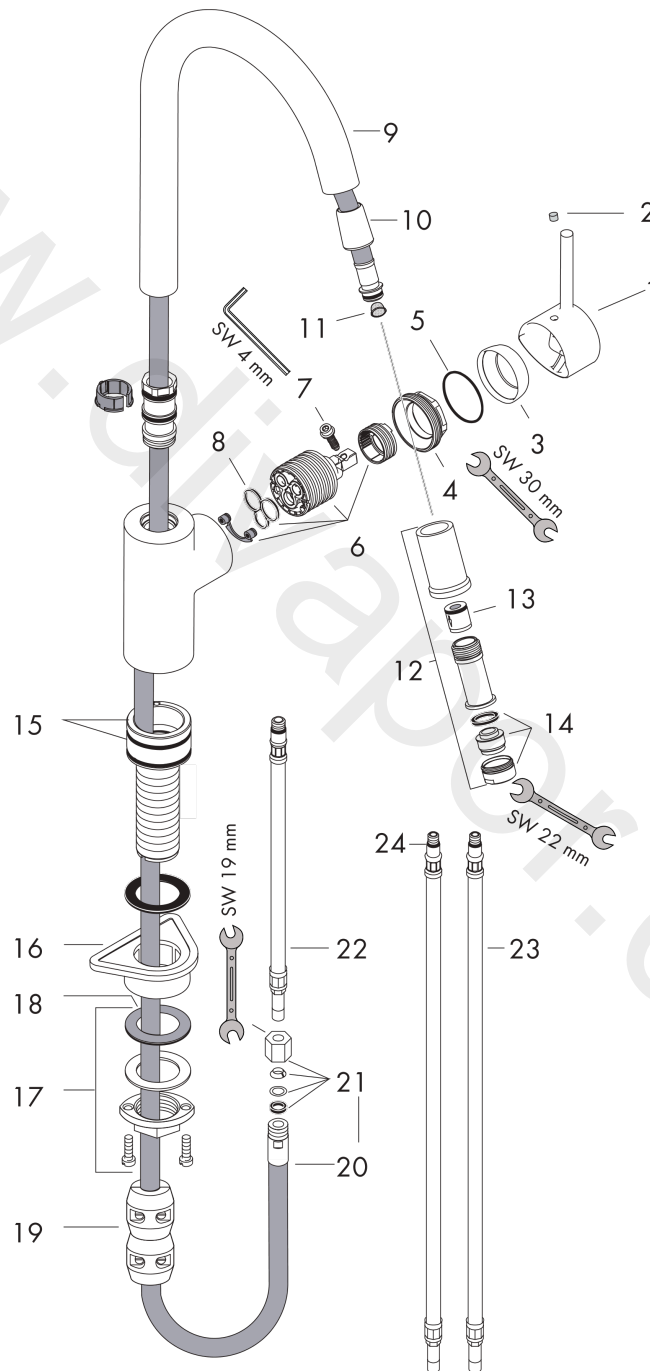

Talis M52

Single lever kitchen mixer 260, installation in front of a window, pull-out spout, 1jet

Surfaces: Article Number: **14872000**

Exploded Drawing

Year of production: **07/09 - 10/09**

Talis M52

Single lever kitchen mixer 260, installation in front of a window, pull-out spout, 1jet

Surfaces: Article Number: 14872000

Spare part list

Year of production: 07/09 - 10/09

Pos.	Description	Article Number	Price	PU
1	handle	10490000	£ 110,00	1
2	screw cover	96338000	£ 3,30	1
3	flange	96468000	£ 25,00	1
4	nut	96461000	£ 35,00	1
5	O-ring 37x2	92115000	£ 3,30	1
6	cartridge, assy	92730000	£ 35,00	1
7	locking screw for handle	95140000	£ 6,10	1
8	seal	95008000	£ 9,00	1
9	spout cpl.	96918000	£ 79,00	1
10	nut	92757000	£ 16,10	1
11	filter	97735000	£ 3,30	1
12	handspray	96919000	£ 79,00	1
13	set of non return valves DW 15	94074000	£ 16,10	1
14	aerator M24x1 (15 l/min)	13913000	£ 14,00	1
15	O-ring 41x2	98212000	£ 3,30	1
16	support	97523000	£ 6,10	1
17	fixing set (Ø 34)	95049000	£ 16,10	1
18	lever collar	97548000	£ 3,30	1
19	weight	92500000	£ 43,00	1
20	hose 1,75 m	96921000	£ 79,00	1
21	squeezing connection	96099000	£ 9,00	1
22	connection hose 600 mm M10x1	95561000	£ 25,00	1
23	connection hose 900 mm M8x0,75 G3/8	96316000	£ 43,00	1
24	O-ring 7x1,5	98422000	£ 3,30	1
a	set of lever collars	98365000	£ 9,00	1