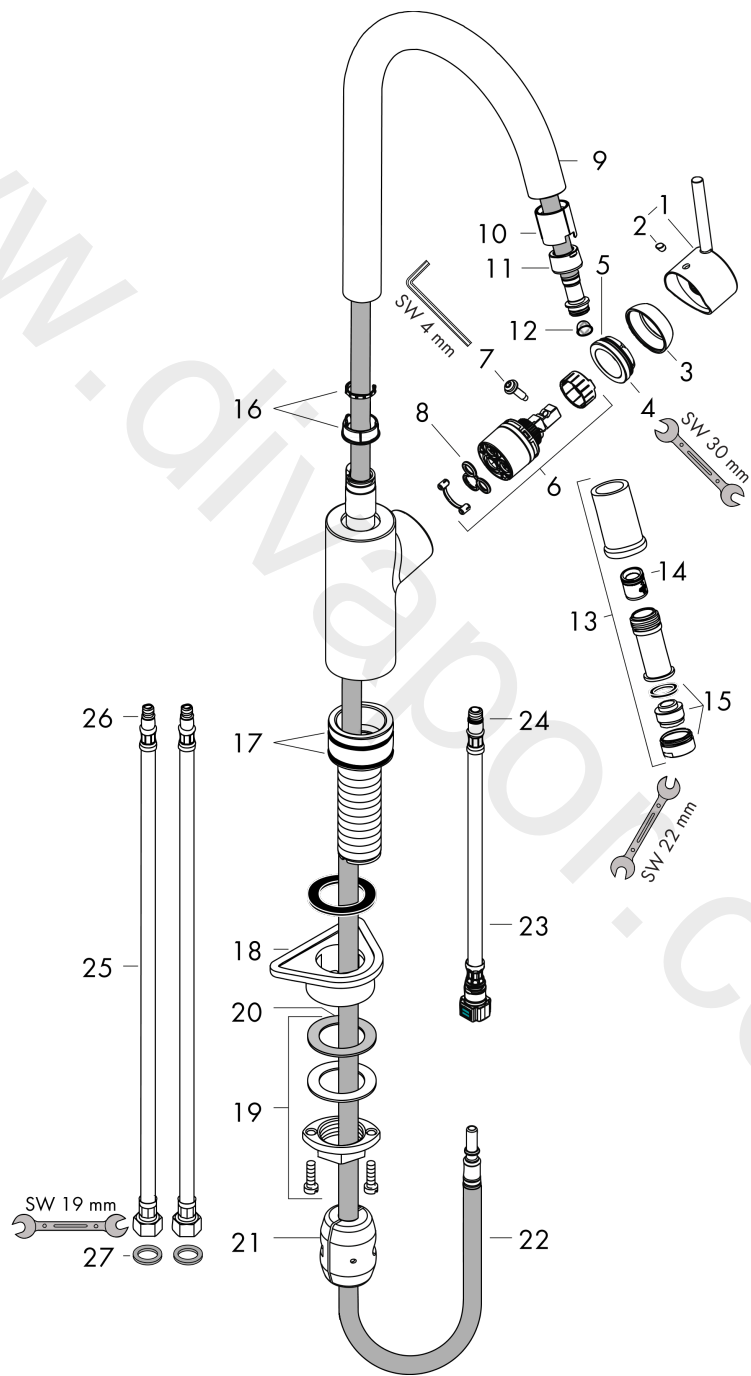

Talis M52

Single lever kitchen mixer 260, installation in front of a window, pull-out spout, 1jet

Surfaces: Article Number: **14872000**

Exploded Drawing

Year of production: **11/09 - 06/22**

Talis M52**Single lever kitchen mixer 260, installation in front of a window, pull-out spout, 1jet**Surfaces: Article Number: **14872000****Spare part list**Year of production: **11/09 - 06/22**

| Pos. | Description | Article Number | Price | PU |
|------|-------------------------------------|----------------|----------|----|
| 1 | handle | 95560000 | £ 64,00 | 1 |
| 2 | screw cover | 96338000 | £ 3,30 | 1 |
| 3 | flange | 96468000 | £ 25,00 | 1 |
| 4 | nut | 97209000 | £ 16,10 | 1 |
| 5 | O-Ring 32x2 | 98193000 | £ 3,30 | 1 |
| 6 | cartridge, assy | 92730000 | £ 35,00 | 1 |
| 7 | locking screw for handle | 95140000 | £ 6,10 | 1 |
| 8 | seal | 95008000 | £ 9,00 | 1 |
| 9 | spout cpl. | 95562000 | £ 137,00 | 1 |
| 10 | insert for spout | 92161000 | £ 35,00 | 1 |
| 11 | nut | 92755000 | £ 20,50 | 1 |
| 12 | filter | 97735000 | £ 3,30 | 1 |
| 13 | handspray | 96919000 | £ 79,00 | 1 |
| 14 | set of non return valves DW 15 | 94074000 | £ 16,10 | 1 |
| 15 | aerator M24x1 (15 l/min) | 13913000 | £ 14,00 | 1 |
| 16 | set of lever collars | 98365000 | £ 9,00 | 1 |
| 17 | O-ring 41x2 | 98212000 | £ 3,30 | 1 |
| 18 | support | 97523000 | £ 6,10 | 1 |
| 19 | fixing set (Ø 34) | 95049000 | £ 16,10 | 1 |
| 20 | lever collar | 97548000 | £ 3,30 | 1 |
| 21 | weight | 92500000 | £ 43,00 | 1 |
| 22 | hose 1,50 m | 95507000 | £ 79,00 | 1 |
| 23 | connection hose 600 mm M10x1 | 95561000 | £ 25,00 | 1 |
| 24 | O-ring 8x1,75 | 97827000 | £ 3,30 | 1 |
| 25 | connection hose 900 mm M8x0,75 G3/8 | 96316000 | £ 43,00 | 1 |
| 26 | O-ring 7x1,5 | 98422000 | £ 3,30 | 1 |
| 27 | sealing set | 95581000 | £ 6,10 | 1 |