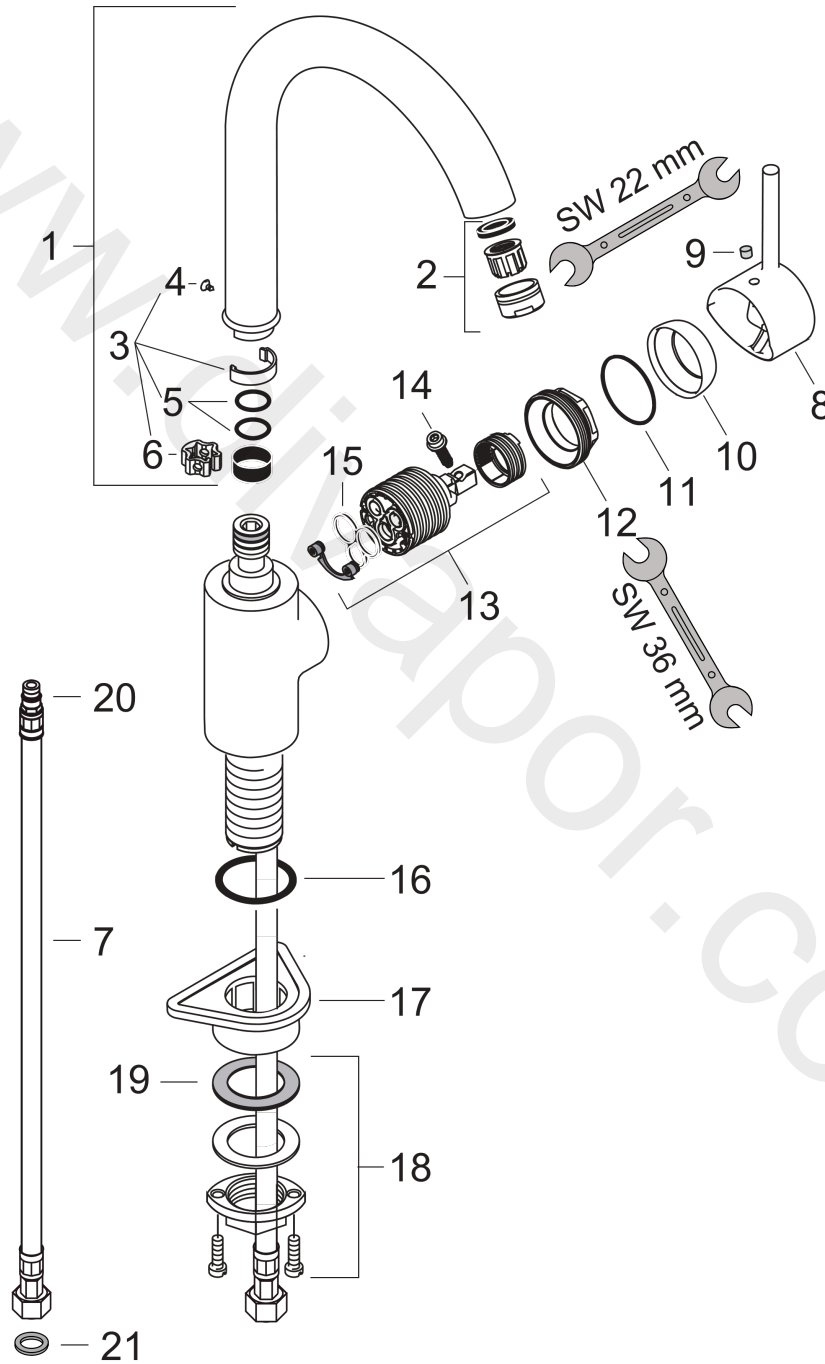

**Talis M52**

**Single lever kitchen mixer 270, 1jet**

Surfaces: Article Number: **14870800**

**Exploded Drawing**

Year of production: **04/04 - 10/09**

**Talis M52****Single lever kitchen mixer 270, 1jet**Surfaces: Article Number: **14870800****Spare part list**Year of production: **04/04 - 10/09**

<b>Pos.</b>	<b>Description</b>	<b>Article Number</b>	<b>Price</b>	<b>PU</b>
1	spout cpl.	92830800	£ 275,00	1
2	aerator M24x1 (15 l/min)	13913000	£ 14,00	1
3	sealing set	92646000	£ 20,50	1
4	screw	97662000	£ 9,00	1
5	O-Ring 14x2,5	98189000	£ 3,30	1
6	axialring	97558000	£ 3,30	1
7	O-ring 23x2	98398000	£ 3,30	1
8	handle	10490800	£ 173,00	1
9	screw cover	96338000	£ 3,30	1
10	flange	96468800	£ 43,00	1
11	O-ring 37x2	92115000	£ 3,30	1
12	nut	96461000	£ 35,00	1
13	cartridge, assy	92730000	£ 35,00	1
14	locking screw for handle	96059000	£ 9,00	1
15	seal	95008000	£ 9,00	1
16	O-ring 37x3	98476000	£ 3,30	1
17	support	97523000	£ 6,10	1
18	fixing set (Ø 34)	95049000	£ 16,10	1
19	lever collar	97548000	£ 3,30	1
20	connection hose 900 mm M10x1 G3/8	98785000	£ 35,00	1
21	connection hose 900 mm M10x1 G3/8	98785000	£ 35,00	1
22	supply pipe	97965000	£ 51,00	1