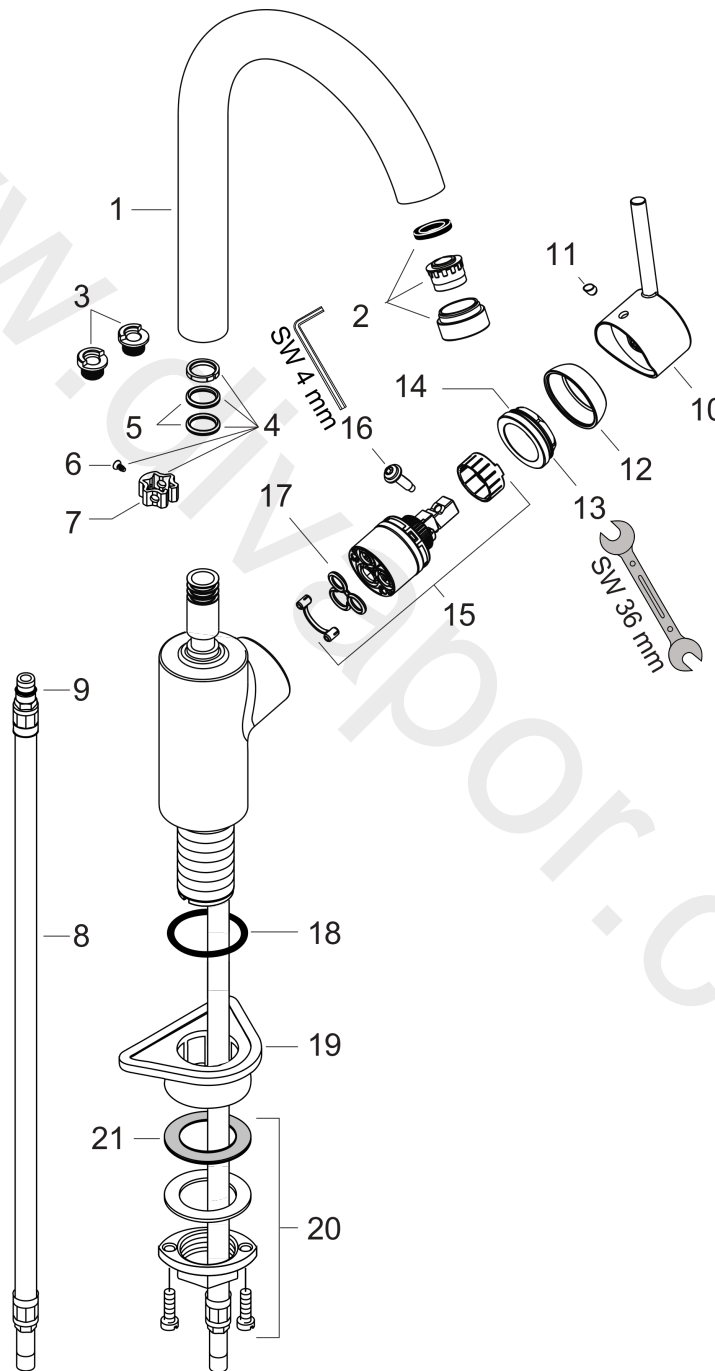

Talis M52
Single lever kitchen mixer 270, 1jet
 Surfaces: Article Number: **14870000**

Exploded Drawing

Year of production: **11/09 - 10/10**

Talis M52**Single lever kitchen mixer 270, 1jet**Surfaces: Article Number: **14870000****Spare part list**Year of production: **11/09 - 10/10**

Pos.	Description	Article Number	Price	PU
1	spout cpl.	95559000	£ 110,00	1
2	aerator M24x1 (15 l/min)	97691000	£ 51,00	1
3	set of locating rings (110° / 150°)	98486000	£ 16,10	1
4	sealing set	92646000	£ 20,50	1
5	O-Ring 14x2,5	98189000	£ 3,30	1
6	screw	97662000	£ 9,00	1
7	axialring	97558000	£ 3,30	1
8	connection hose 900 mm M8x0,75 G3/8	96316000	£ 43,00	1
9	O-ring 7x1,5	98422000	£ 3,30	1
10	handle	95560000	£ 64,00	1
11	screw cover	96338000	£ 3,30	1
12	flange	95498000	£ 9,00	1
13	nut	97209000	£ 16,10	1
14	O-ring 37x2	92115000	£ 3,30	1
15	cartridge, assy	92730000	£ 35,00	1
16	locking screw for handle	95140000	£ 6,10	1
17	seal	95008000	£ 9,00	1
18	O-ring 37x3	98476000	£ 3,30	1
19	support	97523000	£ 6,10	1
20	fixing set (Ø 34)	95049000	£ 16,10	1
21	lever collar	97548000	£ 3,30	1
a	set of locating rings (60° / 80°)	92259000	£ 20,50	1