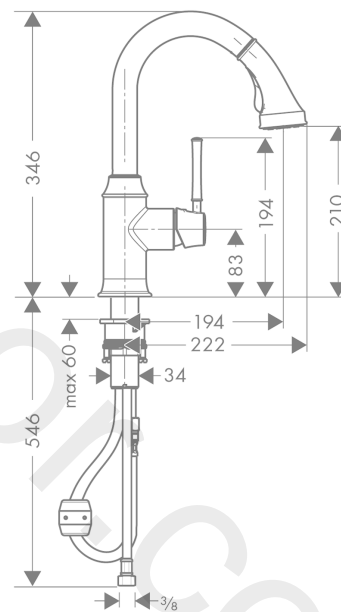

Talis M53

Single lever kitchen mixer 210, pull-out spray, 2jet

Finish: **Chrome** Article Number: **14864000**

Description

product features

- swivel range 150°
- normal spray, shower spray
- lockable shower spray, spray returns automatically through handle closing
- MagFit magnetic shower support
- connection dimension: DN15
- maximum flow rate at 3 bar: 7 l/min
- ceramic cartridge
- connection type: G 3/8 connections
- temperature limitation adjustable
- integrated non-return valve
- suitable for continuous flow water heaters

Technology

Product image

Scale drawing

Flowchart

- ① with flow limiter
- ② without flow limiter

Talis M53
Single lever kitchen mixer 210, pull-out spray, 2jet
 Finish: **Chrome** Article Number: **14864000**

Exploded Drawing

Year of production: >01/12

Talis M53

Single lever kitchen mixer 210, pull-out spray, 2jet

Finish: **Chrome** Article Number: **14864000**

Spare part list

Year of production: >01/12

Pos.	Description	Article Number	Price	PU
1	spout cpl.	95898000	£ 137,00	1
2	nut	92755000	£ 20,50	1
3	filter	97735000	£ 3,30	1
4	handspray	95899000	£ 96,00	1
5	non return valve	95340000	£ 16,10	1
6	set of non return valves DW 15	97350000	£ 20,50	1
7	aerator M24x1 (15 l/min)	13913000	£ 14,00	1
8	handle	95900000	-	1
9	screw cover	96338000	£ 3,30	1
10	flange	95498000	£ 9,00	1
11	nut	97209000	£ 16,10	1
12	O-Ring 32x2	98193000	£ 3,30	1
13	cartridge, assy	92730000	£ 35,00	1
14	locking screw for handle	95140000	£ 6,10	1
15	seal	95008000	£ 9,00	1
16	support	97523000	£ 6,10	1
17	fixing set (Ø 34)	95049000	£ 16,10	1
18	lever collar	97548000	£ 3,30	1
19	weight	92500000	£ 43,00	1
20	hose 1,50 m	95507000	£ 79,00	1
21	connection hose 600 mm M10x1	95561000	£ 25,00	1
22	O-ring 8x1,75	97827000	£ 3,30	1
23	connection hose 900 mm M8x0,75 G3/8	96316000	£ 43,00	1
24	O-ring 7x1,5	98422000	£ 3,30	1
25	sealing set	95581000	£ 6,10	1