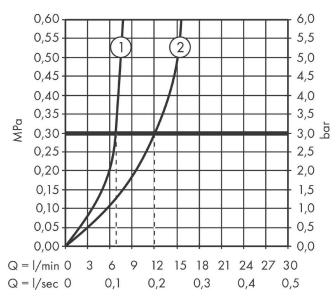

Talis M53

Single lever kitchen mixer 210, pull-out spray, 2jet

Finish: **Chrome** Article Number: **14864000**

Description

product features

- swivel range 150°
- normal spray, shower spray
- lockable shower spray, spray returns automatically through handle closing
- MagFit magnetic shower support
- connection dimension: DN15
- maximum flow rate at 3 bar: 7 l/min
- ceramic cartridge
- connection type: G 3/8 connections
- temperature limitation adjustable
- integrated non-return valve
- suitable for continuous flow water heaters

Technology

Product image

Scale drawing

Flowchart

- ① with flow limiter
- ② without flow limiter

Talis M53
Single lever kitchen mixer 210, pull-out spray, 2jet
 Finish: **Chrome** Article Number: **14864000**