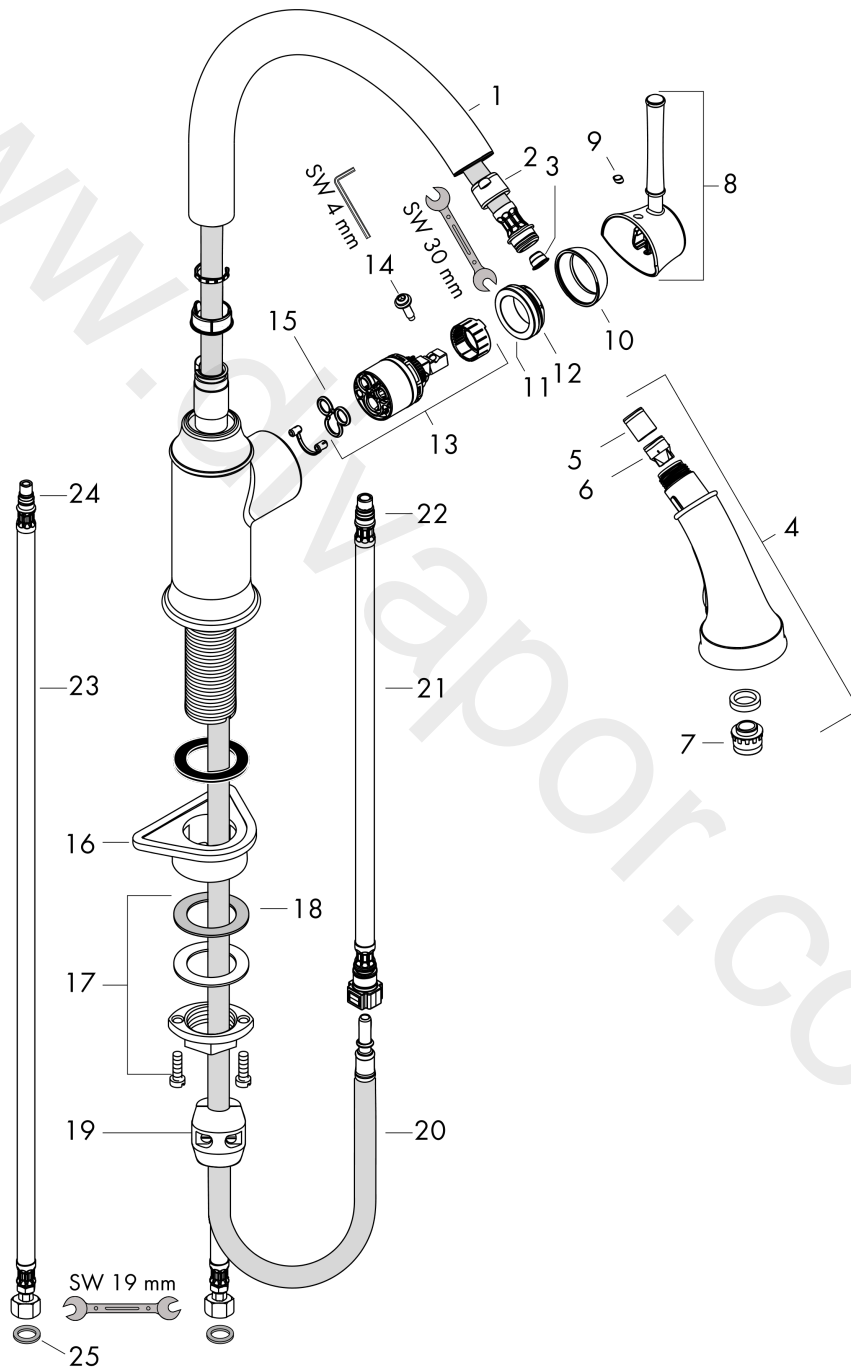

Talis M53

Single lever kitchen mixer 210, pull-out spray, 2jet

Finish: **Chrome** Article Number: **14864000**

Description

product features

- swivel range 150°
- normal spray, shower spray
- lockable shower spray, spray returns automatically through handle closing
- MagFit magnetic shower support
- connection dimension: DN15
- maximum flow rate at 3 bar: 7 l/min
- ceramic cartridge
- connection type: G 3/8 connections
- temperature limitation adjustable
- integrated non-return valve
- suitable for continuous flow water heaters

Technology

Product image

Scale drawing

Flowchart

- ① with flow limiter
- ② without flow limiter

Talis M53
Single lever kitchen mixer 210, pull-out spray, 2jet
 Finish: **Chrome** Article Number: **14864000**

Exploded Drawing

Year of production: >01/12

Talis M53

Single lever kitchen mixer 210, pull-out spray, 2jet

Finish: **Chrome** Article Number: **14864000**

Spare part list

Year of production: >01/12

Pos.	Description	Article Number	Price	PU
1	spout cpl.	95898000	£ 137,00	1
2	nut	92755000	£ 20,50	1
3	filter	97735000	£ 3,30	1
4	handspray	95899000	£ 96,00	1
5	non return valve	95340000	£ 16,10	1
6	set of non return valves DW 15	97350000	£ 20,50	1
7	aerator M24x1 (15 l/min)	13913000	£ 14,00	1
8	handle	95900000	-	1
9	screw cover	96338000	£ 3,30	1
10	flange	95498000	£ 9,00	1
11	nut	97209000	£ 16,10	1
12	O-Ring 32x2	98193000	£ 3,30	1
13	cartridge, assy	92730000	£ 35,00	1
14	locking screw for handle	95140000	£ 6,10	1
15	seal	95008000	£ 9,00	1
16	support	97523000	£ 6,10	1
17	fixing set (Ø 34)	95049000	£ 16,10	1
18	lever collar	97548000	£ 3,30	1
19	weight	92500000	£ 43,00	1
20	hose 1,50 m	95507000	£ 79,00	1
21	connection hose 600 mm M10x1	95561000	£ 25,00	1
22	O-ring 8x1,75	97827000	£ 3,30	1
23	connection hose 900 mm M8x0,75 G3/8	96316000	£ 43,00	1
24	O-ring 7x1,5	98422000	£ 3,30	1
25	sealing set	95581000	£ 6,10	1