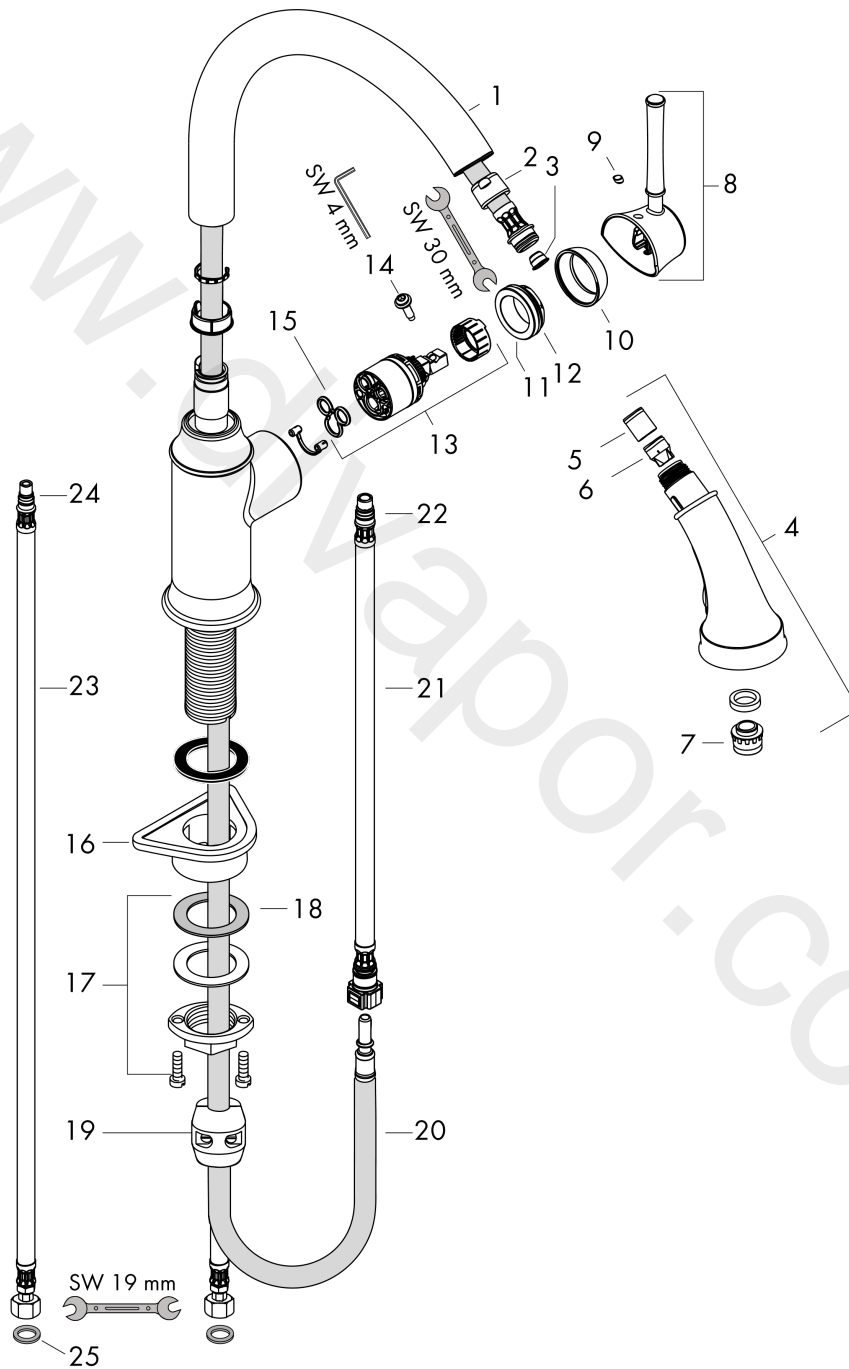

Talis M53
Single lever kitchen mixer 240, pull-out spout, 1jet
 Surfaces: Article Number: **14863000**

Exploded Drawing

Year of production: **01/12 - 10/21**

Talis M53

Single lever kitchen mixer 240, pull-out spout, 1jet

Surfaces: Article Number: 14863000

Spare part list

Year of production: 01/12 - 10/21

Pos.	Description	Article Number	Price	PU
1	spout cpl.	95897000	-	1
2	nut	92755000	£ 20,50	1
3	filter	97735000	£ 3,30	1
4	handspray	95899000	£ 96,00	1
5	non return valve	95340000	£ 16,10	1
6	set of non return valves DW 15	97350000	£ 20,50	1
7	aerator M24x1 (15 l/min)	13913000	£ 14,00	1
8	handle	95900000	-	1
9	screw cover	96338000	£ 3,30	1
10	flange	95498000	£ 9,00	1
11	nut	97209000	£ 16,10	1
12	O-Ring 32x2	98193000	£ 3,30	1
13	cartridge, assy	92730000	£ 35,00	1
14	locking screw for handle	95140000	£ 6,10	1
15	seal	95008000	£ 9,00	1
16	support	97523000	£ 6,10	1
17	fixing set (Ø 34)	95049000	£ 16,10	1
18	lever collar	97548000	£ 3,30	1
19	weight	92500000	£ 43,00	1
20	hose 1,50 m	95507000	£ 79,00	1
21	connection hose 600 mm M10x1	95561000	£ 25,00	1
22	O-ring 8x1,75	97827000	£ 3,30	1
23	connection hose 900 mm M8x0,75 G3/8	96316000	£ 43,00	1
24	O-ring 7x1,5	98422000	£ 3,30	1
25	sealing set	95581000	£ 6,10	1