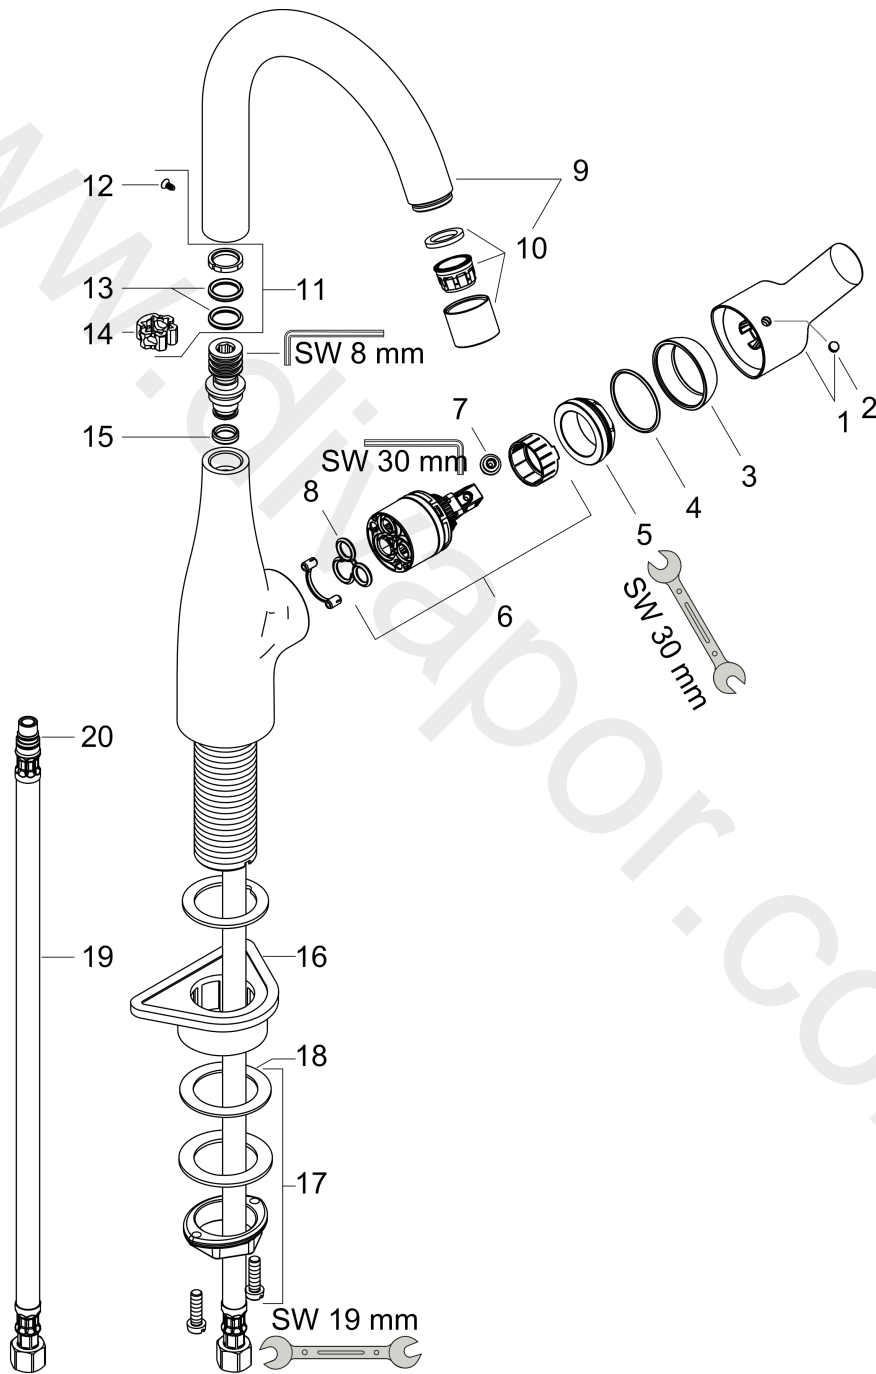

Sportive
Sportive L Kitchen Mixer
 Surfaces: Article Number: 14861800

Exploded Drawing

Year of production: 03/10 - 01/12

Sportive**Sportive L Kitchen Mixer**Surfaces: Article Number: **14861800****Spare part list**Year of production: **03/10 - 01/12**

Pos.	Description	Article Number	Price	PU
1	handle	95497800	-	1
2	screw cover	96338000	£ 3,30	1
3	flange	95498800	£ 25,00	1
4	O-Ring 32x2	98193000	£ 3,30	1
5	nut	97209000	£ 16,10	1
6	cartridge, assy	92730000	£ 35,00	1
7	locking screw for handle	95140000	£ 6,10	1
8	seal	95008000	£ 9,00	1
9	spout cpl.	98315800	£ 173,00	1
10	aerator M22x1 (15 l/min)	96653800	£ 64,00	1
11	sealing set	92646000	£ 20,50	1
12	screw	97662000	£ 9,00	1
13	O-Ring 14x2,5	98189000	£ 3,30	1
14	axialring	97558000	£ 3,30	1
15	O-ring 10x2,5	98485000	£ 3,30	1
16	support	97523000	£ 6,10	1
17	fixing set (Ø 34)	95049000	£ 16,10	1
18	lever collar	97548000	£ 3,30	1
19	connection hose 600 mm M10x1 G3/8	97398000	£ 35,00	1
20	O-ring 8x1,75	97827000	£ 3,30	1