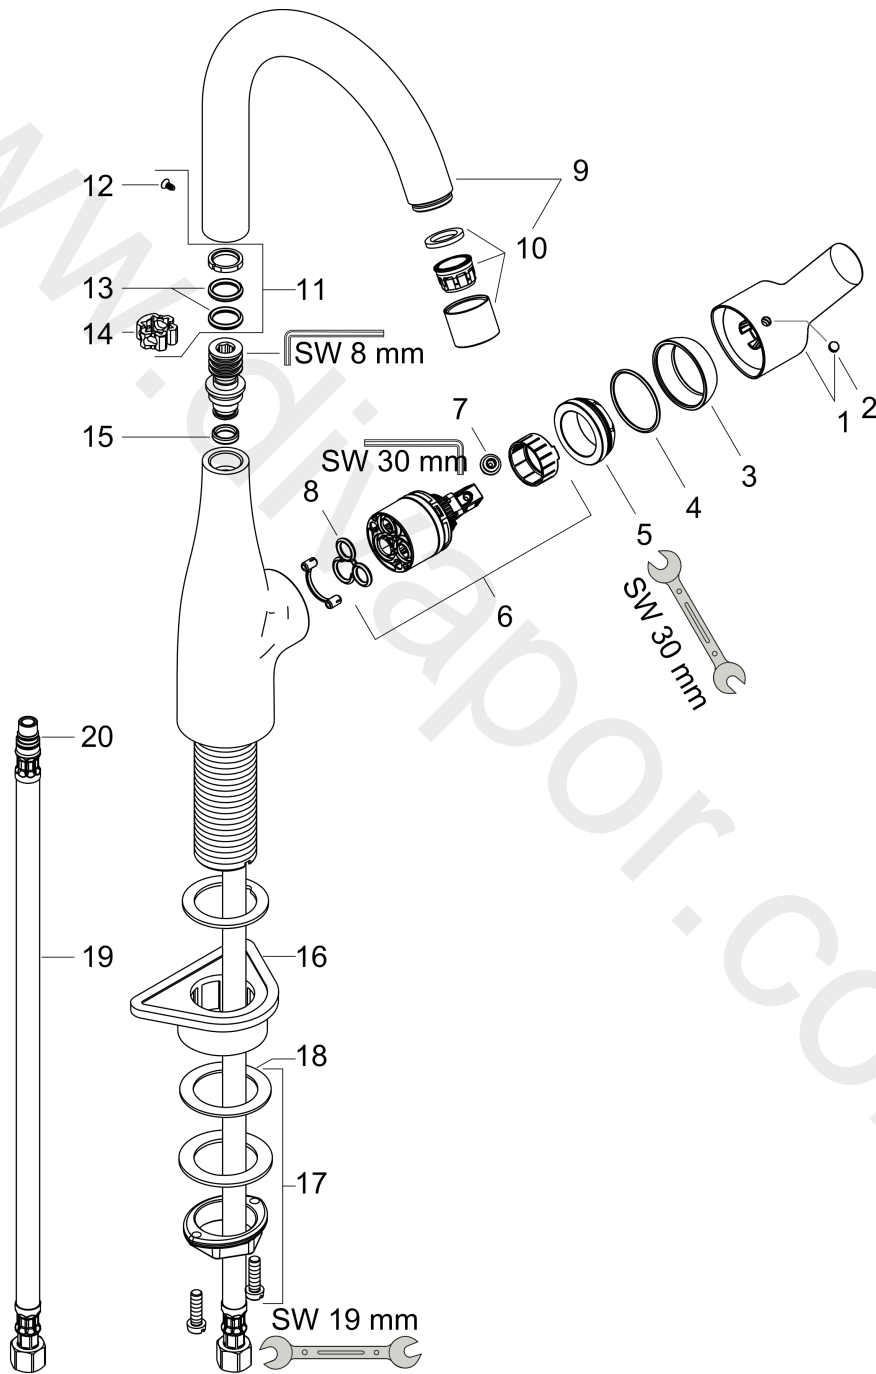

**Sportive**  
**Sportive L Kitchen Mixer**  
 Surfaces: Article Number: 14861800

**Exploded Drawing**

Year of production: 02/12 - 12/18

**Sportive**  
**Sportive L Kitchen Mixer**  
 Surfaces: Article Number: **14861800**

## Spare part list

Year of production: 02/12 - 12/18

Pos.	Description	Article Number	Price	PU
1	handle	95497800	-	1
2	screw cover	96338000	£ 3,30	1
3	flange	95498800	£ 25,00	1
4	O-Ring 32x2	98193000	£ 3,30	1
5	nut	97209000	£ 16,10	1
6	cartridge, assy	95730000	£ 43,00	1
7	locking screw for handle	95140000	£ 6,10	1
8	seal	95008000	£ 9,00	1
9	spout cpl.	98315800	£ 173,00	1
10	aerator M22x1 (15 l/min)	96653800	£ 64,00	1
11	sealing set	92646000	£ 20,50	1
12	screw	97662000	£ 9,00	1
13	O-Ring 14x2,5	98189000	£ 3,30	1
14	axialring	97558000	£ 3,30	1
15	O-ring 10x2,5	98485000	£ 3,30	1
16	support	97523000	£ 6,10	1
17	fixing set (Ø 34)	95049000	£ 16,10	1
18	lever collar	97548000	£ 3,30	1
19	connection hose 600 mm M10x1 G3/8	97398000	£ 35,00	1
20	O-ring 8x1,75	97827000	£ 3,30	1