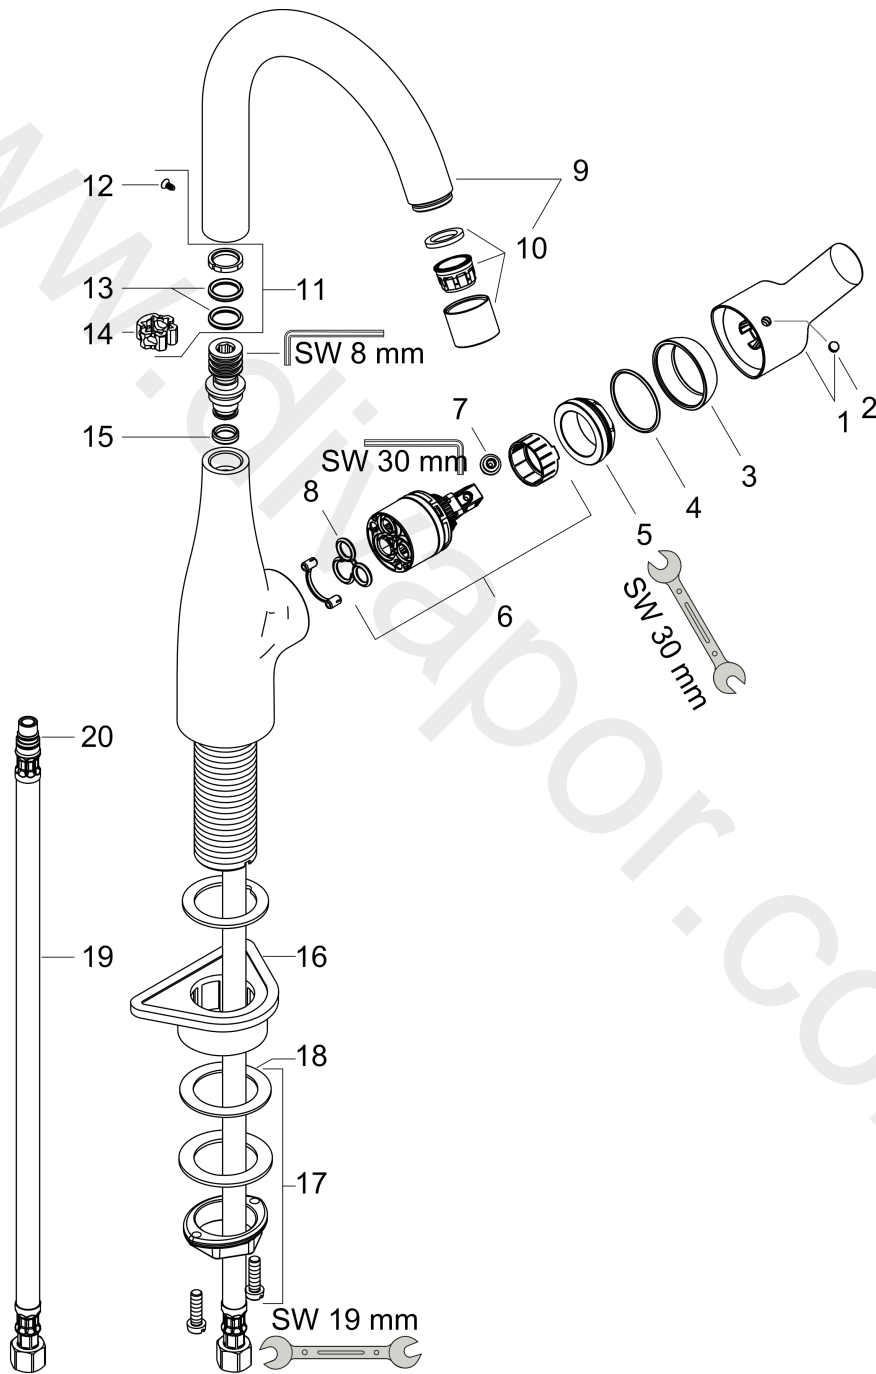

Sportive
Sportive L Kitchen Mixer
 Surfaces: Article Number: **14861000**

Exploded Drawing

Year of production: **02/12 - 12/17**

Sportive**Sportive L Kitchen Mixer**Surfaces: Article Number: **14861000****Spare part list**Year of production: **02/12 - 12/17**

Pos.	Description	Article Number	Price	PU
1	handle	95497000	£ 43,00	1
2	screw cover	96338000	£ 3,30	1
3	flange	95498000	£ 9,00	1
4	O-Ring 32x2	98193000	£ 3,30	1
5	nut	97209000	£ 16,10	1
6	cartridge, assy	95730000	£ 43,00	1
7	locking screw for handle	95140000	£ 6,10	1
8	seal	95008000	£ 9,00	1
9	spout cpl.	98315000	£ 137,00	1
10	aerator M22x1 (15 l/min)	96653000	£ 43,00	1
11	sealing set	92646000	£ 20,50	1
12	screw	97662000	£ 9,00	1
13	O-Ring 14x2,5	98189000	£ 3,30	1
14	axialring	97558000	£ 3,30	1
15	O-ring 10x2,5	98485000	£ 3,30	1
16	support	97523000	£ 6,10	1
17	fixing set (Ø 34)	95049000	£ 16,10	1
18	lever collar	97548000	£ 3,30	1
19	connection hose 600 mm M10x1 G3/8	97398000	£ 35,00	1
20	O-ring 8x1,75	97827000	£ 3,30	1