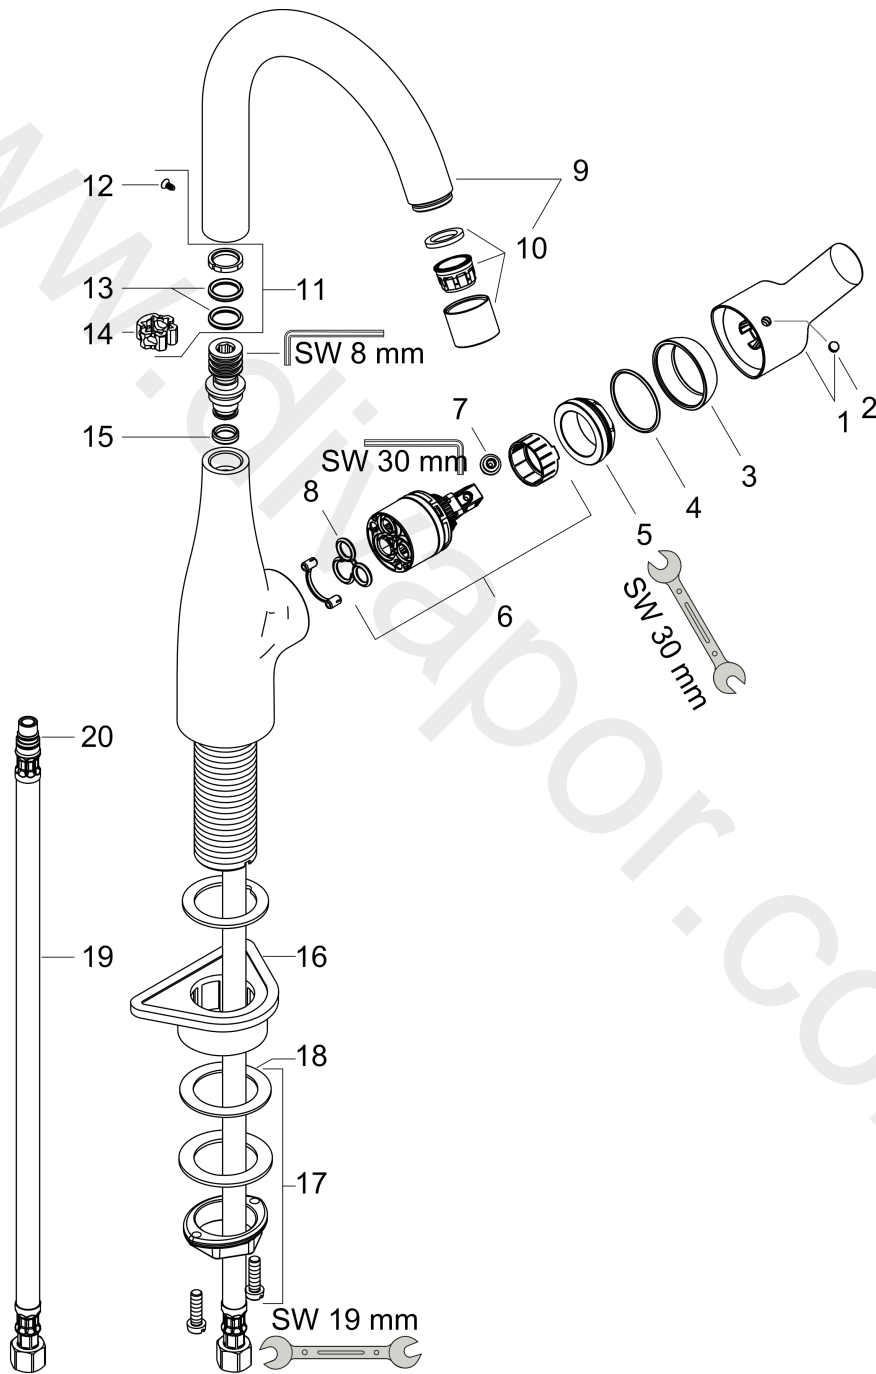

Sportive
Sportive L Kitchen Mixer
 Surfaces: Article Number: **14861000**

Exploded Drawing

Year of production: **12/09 - 01/12**

Sportive
Sportive L Kitchen Mixer
 Surfaces: Article Number: **14861000**

Spare part list

Year of production: **12/09 - 01/12**

Pos.	Description	Article Number	Price	PU
1	handle	95497000	£ 43,00	1
2	screw cover	96338000	£ 3,30	1
3	flange	95498000	£ 9,00	1
4	O-Ring 32x2	98193000	£ 3,30	1
5	nut	97209000	£ 16,10	1
6	cartridge, assy	92730000	£ 35,00	1
7	locking screw for handle	95140000	£ 6,10	1
8	seal	95008000	£ 9,00	1
9	spout cpl.	98315000	£ 137,00	1
10	aerator M22x1 (15 l/min)	96653000	£ 43,00	1
11	sealing set	92646000	£ 20,50	1
12	screw	97662000	£ 9,00	1
13	O-Ring 14x2,5	98189000	£ 3,30	1
14	axialring	97558000	£ 3,30	1
15	O-ring 10x2,5	98485000	£ 3,30	1
16	support	97523000	£ 6,10	1
17	fixing set (Ø 34)	95049000	£ 16,10	1
18	lever collar	97548000	£ 3,30	1
19	connection hose 600 mm M10x1 G3/8	97398000	£ 35,00	1
20	O-ring 8x1,75	97827000	£ 3,30	1