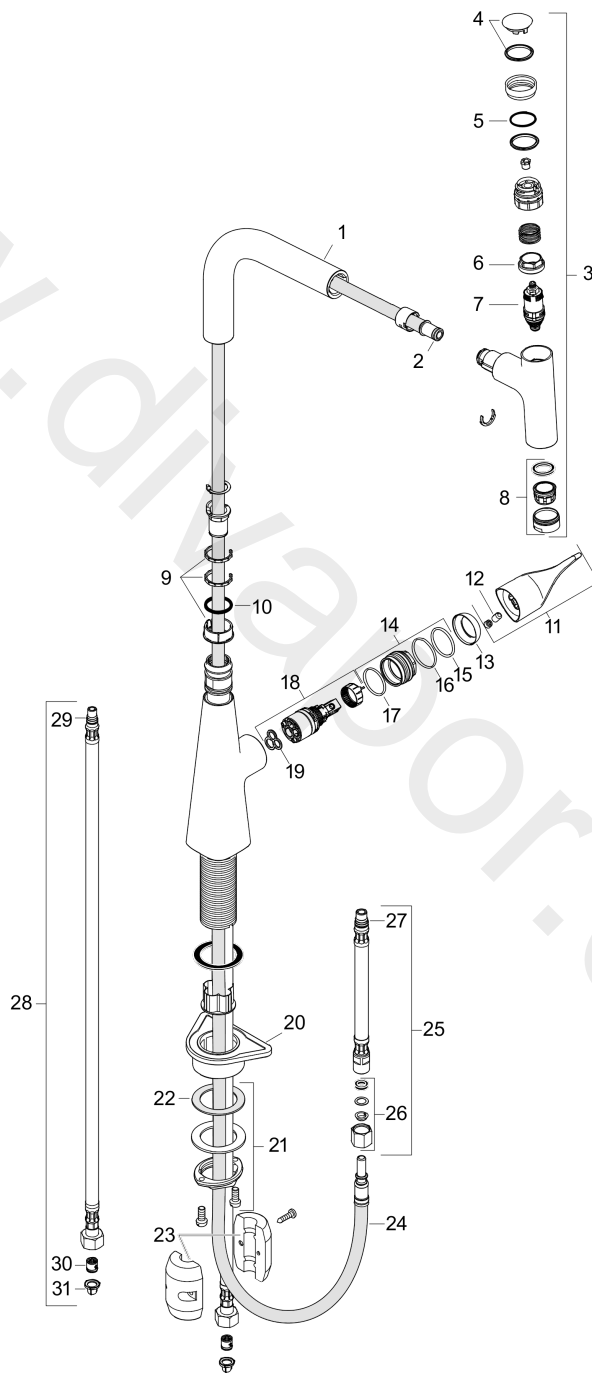

Exploded Drawing

Year of production: >05/19

Metris Select M71

Single lever kitchen mixer 240, pull-out spout, 1jet

Finish: **Stainless Steel Finish** Article Number: **14857800**

Spare part list

Year of production: >05/19

Pos.	Description	Article Number	Price	PU
1	spout cpl.	93175800	£ 224,00	1
2	O-ring 8x2	98112000	£ 3,30	1
3	handspray	93174800	£ 445,00	1
4	cover	92566000	£ 16,10	1
5	O-Ring 14x1,5	98201000	£ 3,30	1
6	nut	92567000	£ 20,50	1
7	shut off unit	98463000	£ 51,00	1
8	aerator laminar M24x1 (15 l/min)	92517800	£ 35,00	1
9	set of lever collars	98365000	£ 9,00	1
10	O-ring 21x2,5	98211000	£ 3,30	1
11	handle	93170800	£ 96,00	1
12	screw cover	95704000	£ 3,30	1
13	flange	95493800	£ 35,00	1
14	nut	98864000	£ 43,00	1
15	O-ring 23x2	98398000	£ 3,30	1
16	O-ring 27x1,5	92527000	£ 13,30	1
17	O-ring 25x1,5	98146000	£ 3,30	1
18	cartridge, assy	97685000	£ 64,00	1
19	seal	98865000	£ 35,00	1
20	support	97523000	£ 6,10	1
21	fixing set (Ø 34)	95049000	£ 16,10	1
22	lever collar	97548000	£ 3,30	1
23	weight	98551000	£ 20,50	1
24	hose 1,50 m	92569000	£ 79,00	1
25	connection hose 600 mm M10x1	92568000	£ 64,00	1
26	squeezing connection	96099000	£ 9,00	1
27	O-ring 8x1,75	97827000	£ 3,30	1
28	connection hose 900 mm M8x0,75 G3/8	95372000	£ 35,00	1
29	O-ring 7x1,5	98422000	£ 3,30	1
30	non return valve DW 10	96456000	£ 9,00	1
31	filter packing	95291000	£ 13,30	1