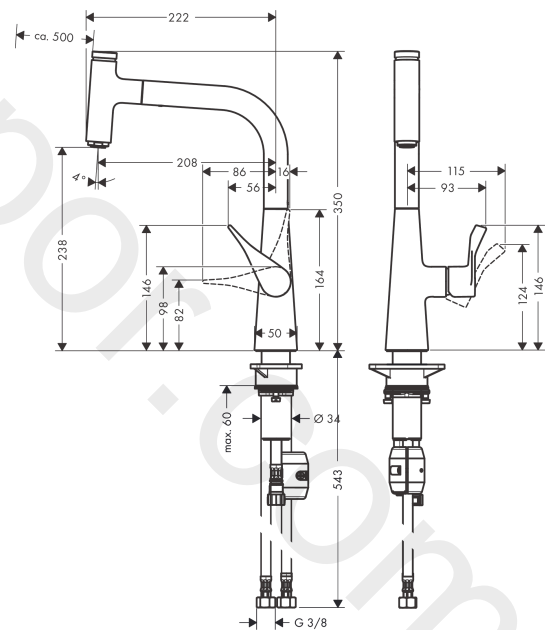

Scale drawing