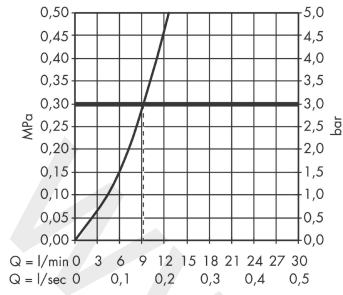

Metris Select M71

Single lever kitchen mixer 240, pull-out spout, 1jet

Finish: **Stainless Steel Finish** Article Number: **14857800**

Flowchart

www.divapor.com