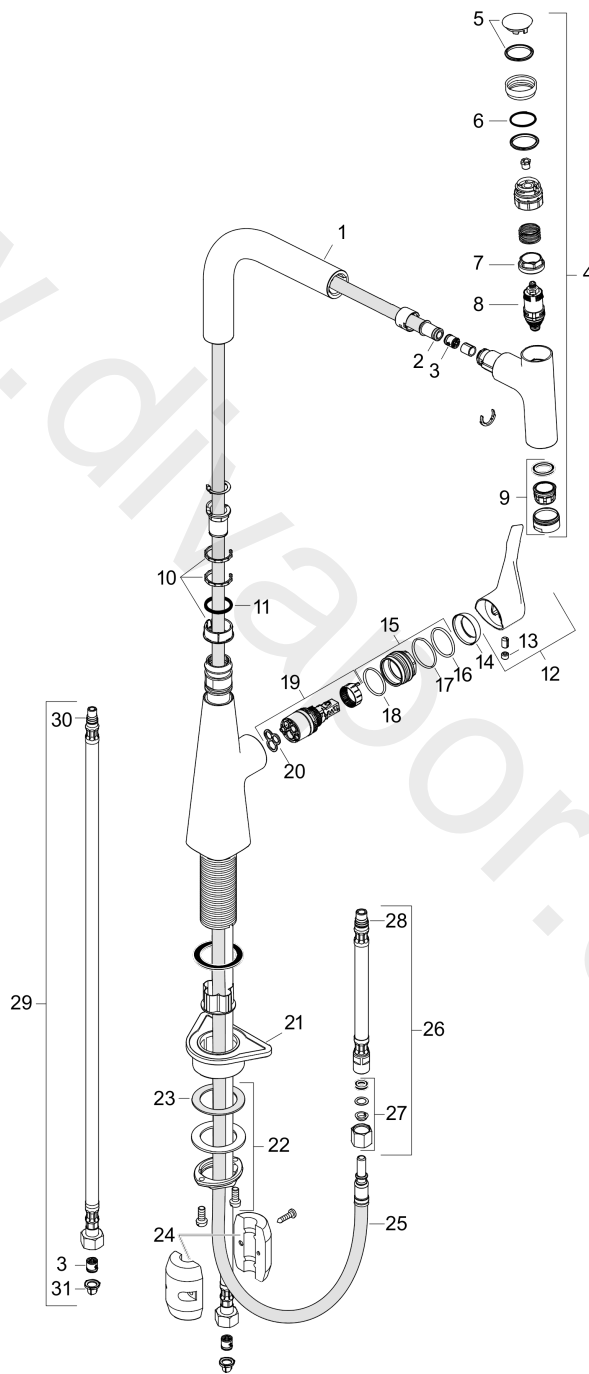

Metris Select M71
Single lever kitchen mixer 240, pull-out spout, 1jet
 Surfaces: Article Number: 14857800

Exploded Drawing

Year of production: 01/17 - 04/19

Metris Select M71

Single lever kitchen mixer 240, pull-out spout, 1jet

Surfaces: Article Number: 14857800

Spare part list

Year of production: 01/17 - 04/19

Pos.	Description	Article Number	Price	PU
1	spout cpl.	93175800	£ 224,00	1
2	O-ring 8x2	98112000	£ 3,30	1
3	non return valve DW 10	96456000	£ 9,00	1
4	handspray	93174800	£ 445,00	1
5	cover	92566880	£ 20,50	1
6	O-Ring 14x1,5	98201000	£ 3,30	1
7	nut	92567000	£ 20,50	1
8	shut off unit	98463000	£ 51,00	1
9	aerator laminar M24x1 (15 l/min)	92517800	£ 35,00	1
10	set of lever collars	98365000	£ 9,00	1
11	O-ring 21x2,5	98211000	£ 3,30	1
12	handle	93170800	£ 96,00	1
13	screw cover	95704000	£ 3,30	1
14	flange	95493800	£ 35,00	1
15	nut	98864000	£ 43,00	1
16	O-ring 23x2	98398000	£ 3,30	1
17	O-ring 27x1,5	92527000	£ 13,30	1
18	O-ring 25x1,5	98146000	£ 3,30	1
19	cartridge, assy	97685000	£ 64,00	1
20	seal	98865000	£ 35,00	1
21	support	97523000	£ 6,10	1
22	fixing set (Ø 34)	95049000	£ 16,10	1
23	lever collar	97548000	£ 3,30	1
24	weight	98551000	£ 20,50	1
25	hose 1,50 m	92569000	£ 79,00	1
26	connection hose 600 mm M10x1	92568000	£ 64,00	1
27	O-ring 8x1,75	97827000	£ 3,30	1
28	squeezing connection	96099000	£ 9,00	1
29	connection hose 900 mm M8x0,75 G3/8	95372000	£ 35,00	1
30	O-ring 7x1,5	98422000	£ 3,30	1
31	filter packing	95291000	£ 13,30	1