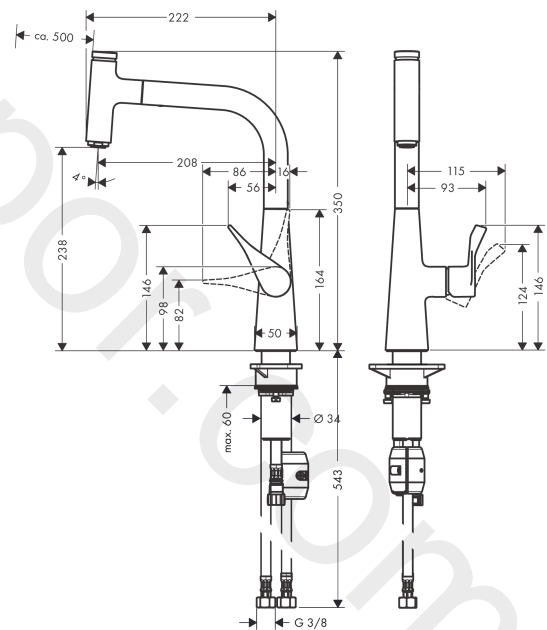

Scale drawing