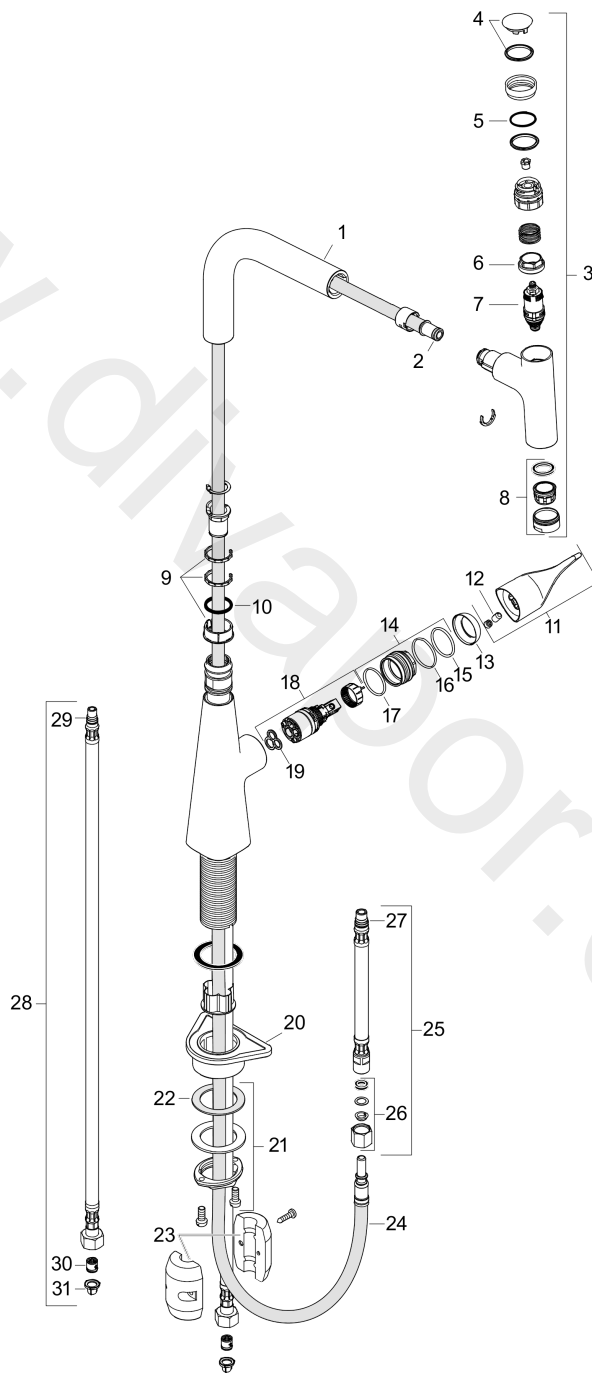

### Description

**product features**

- ComfortZone 240
- swivel range adjustable in 2 steps to 110° or 150°
- laminar spray
- Select button for a comfortable start/stop of the water flow
- MagFit magnetic shower support
- connection dimension: DN15
- maximum flow rate at 3 bar: 8 l/min
- ceramic cartridge
- connection type: G 3/8 connections
- temperature limitation adjustable
- integrated non-return valve
- suitable for continuous flow water heaters
- extension length up to 50 cm
- significantly reduced splashing by soft start of the water flow

### Scale drawing

**Metris Select M71**  
**Single lever kitchen mixer 240, pull-out spout, 1jet**  
 Finish: **Chrome** Article Number: **14857000**

Flowchart

www.divapor.com

**Metris Select M71**  
**Single lever kitchen mixer 240, pull-out spout, 1jet**  
 Finish: **Chrome** Article Number: **14857000**

**Exploded Drawing**

Year of production: >05/19