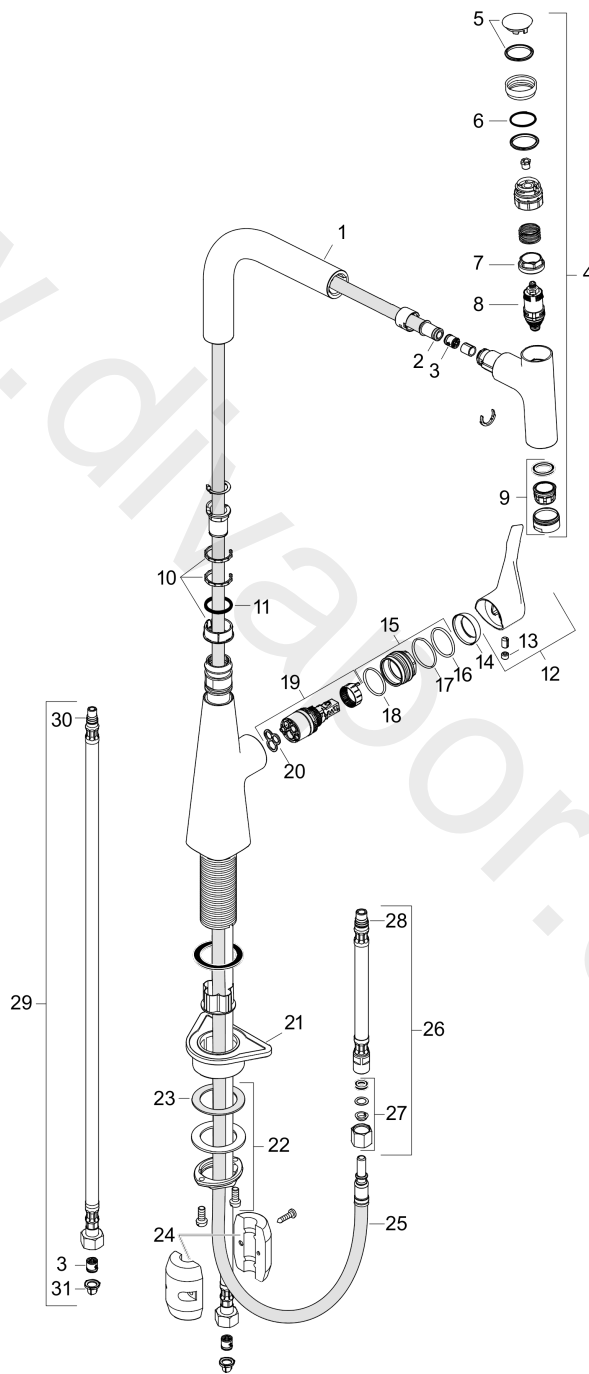

Metris Select M71
Single lever kitchen mixer 240, pull-out spout, 1jet
 Surfaces: Article Number: **14857000**

Exploded Drawing

Year of production: 01/17 - 04/19

Metris Select M71

Single lever kitchen mixer 240, pull-out spout, 1jet

Surfaces: Article Number: 14857000

Spare part list

Year of production: 01/17 - 04/19

Pos.	Description	Article Number	Price	PU
1	spout cpl.	93175000	£ 137,00	1
2	O-ring 8x2	98112000	£ 3,30	1
3	non return valve DW 10	96456000	£ 9,00	1
4	handspray	93174000	£ 275,00	1
5	cover	92566880	£ 20,50	1
6	O-Ring 14x1,5	98201000	£ 3,30	1
7	nut	92567000	£ 20,50	1
8	shut off unit	98463000	£ 51,00	1
9	aerator laminar M24x1 (15 l/min)	92517000	£ 20,50	1
10	set of lever collars	98365000	£ 9,00	1
11	O-ring 21x2,5	98211000	£ 3,30	1
12	handle	93170000	£ 64,00	1
13	screw cover	95704000	£ 3,30	1
14	flange	95493000	£ 20,50	1
15	nut	98864000	£ 43,00	1
16	O-ring 23x2	98398000	£ 3,30	1
17	O-ring 27x1,5	92527000	£ 13,30	1
18	O-ring 25x1,5	98146000	£ 3,30	1
19	cartridge, assy	97685000	£ 64,00	1
20	seal	98865000	£ 35,00	1
21	support	97523000	£ 6,10	1
22	fixing set (Ø 34)	95049000	£ 16,10	1
23	lever collar	97548000	£ 3,30	1
24	weight	98551000	£ 20,50	1
25	hose 1,50 m	92569000	£ 79,00	1
26	connection hose 600 mm M10x1	92568000	£ 64,00	1
27	squeezing connection	96099000	£ 9,00	1
28	O-ring 8x1,75	97827000	£ 3,30	1
29	connection hose 900 mm M8x0,75 G3/8	95372000	£ 35,00	1
30	O-ring 7x1,5	98422000	£ 3,30	1
31	filter packing	95291000	£ 13,30	1