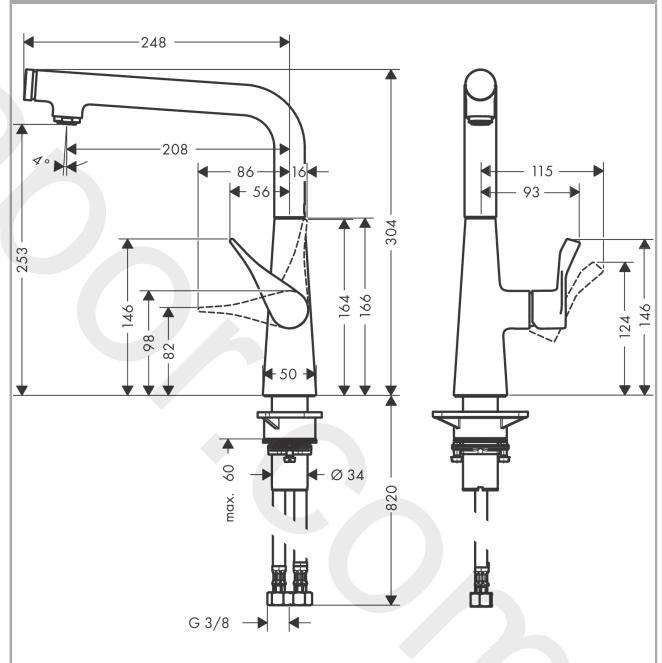

Scale drawing