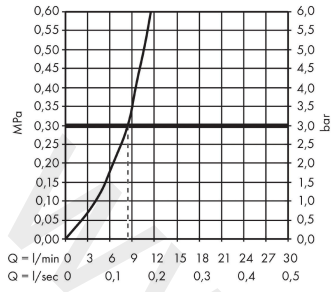

Metris Select M71

Single lever kitchen mixer 260, 1jet

Finish: **Stainless Steel Finish** Article Number: **14847800**

Description

product features

- ComfortZone 260
- I-spout
- swivel range adjustable in 3 steps 110°, 150° or 360°
- laminar spray
- Select button for a comfortable start/stop of the water flow
- connection dimension: DN15
- maximum flow rate at 3 bar: 9 l/min
- ceramic cartridge
- connection type: G 3/8 connections
- temperature limitation adjustable
- integrated non-return valve
- suitable for continuous flow water heaters
- significantly reduced splashing by soft start of the water flow

Article Details

Price excl. VAT

628,30 £

Technology

Product image

Scale drawing

Metris Select M71
Single lever kitchen mixer 260, 1jet
 Finish: **Stainless Steel Finish** Article Number: **14847800**

Flowchart

Year of production: >01/17

Pos.	Description	Article Number	Price	PU
1	spout cpl.	92695800	£ 585,00	1
2	O-ring 17x1,5	98137000	£ 3,30	1
3	shut off unit	98463000	£ 51,00	1
4	nut	92567000	£ 20,50	1
5	cover	92566880	£ 20,50	1
6	aerator laminar M24x1 (15 l/min)	92517800	£ 35,00	1
7	tappet	92505000	£ 6,10	1
8	set of locating rings (110° / 150°)	98486000	£ 16,10	1
9	O-Ring 14x2,5	98189000	£ 3,30	1
10	O-ring 11x3	92481000	£ 3,30	1
11	handle	93170800	£ 96,00	1
12	flange	98863800	£ 64,00	1
13	nut	98864000	£ 43,00	1
14	O-ring 23x2	98398000	£ 3,30	1
15	O-ring 27x1,5	92527000	£ 13,30	1
16	O-ring 25x1,5	98146000	£ 3,30	1
17	cartridge, assy	97685000	£ 64,00	1
18	seal	98865000	£ 35,00	1
19	support	97523000	£ 6,10	1
20	fixing set (Ø 34)	95049000	£ 16,10	1
21	lever collar	97548000	£ 3,30	1
22	connection hose 900 mm M8x0,75 G3/8	95372000	£ 35,00	1
23	O-ring 7x1,5	98422000	£ 3,30	1
24	non return valve DW 10	96456000	£ 9,00	1
25	filter packing	95291000	£ 13,30	1
a	Grease	90920000	£ 16,10	1