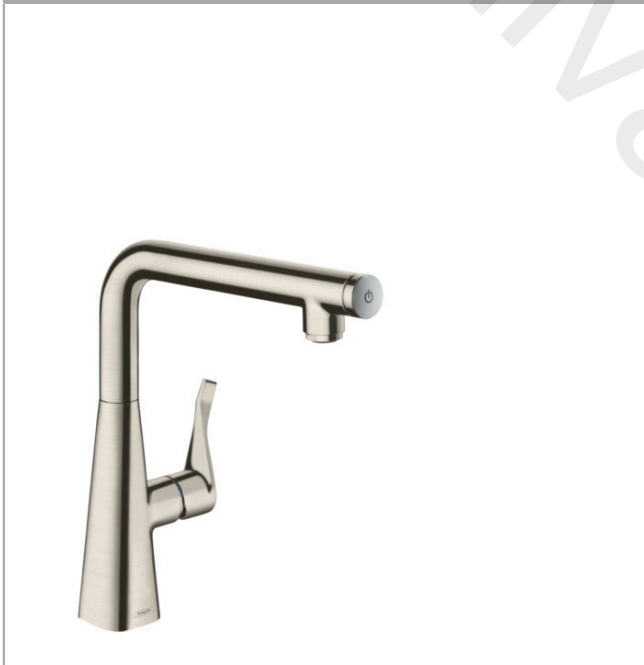

Metris Select M71

Single lever kitchen mixer 260, 1jet

Finish: **Stainless Steel Finish** Article Number: **14847800**

Description

product features

- ComfortZone 260
- I-spout
- swivel range adjustable in 3 steps 110°, 150° or 360°
- laminar spray
- Select button for a comfortable start/stop of the water flow
- connection dimension: DN15
- maximum flow rate at 3 bar: 9 l/min
- ceramic cartridge
- connection type: G 3/8 connections
- temperature limitation adjustable
- integrated non-return valve
- suitable for continuous flow water heaters
- significantly reduced splashing by soft start of the water flow

Article Details

Price excl. VAT

628,30 £

Technology

Product image

Scale drawing

Metris Select M71
Single lever kitchen mixer 260, 1jet
 Finish: **Stainless Steel Finish** Article Number: **14847800**

Flowchart

www.divapor.com

Metris Select M71
Single lever kitchen mixer 260, 1jet
 Finish: **Stainless Steel Finish** Article Number: **14847800**

Exploded Drawing

Year of production: >01/17

Metris Select M71**Single lever kitchen mixer 260, 1jet**Finish: **Stainless Steel Finish** Article Number: **14847800****Spare part list**