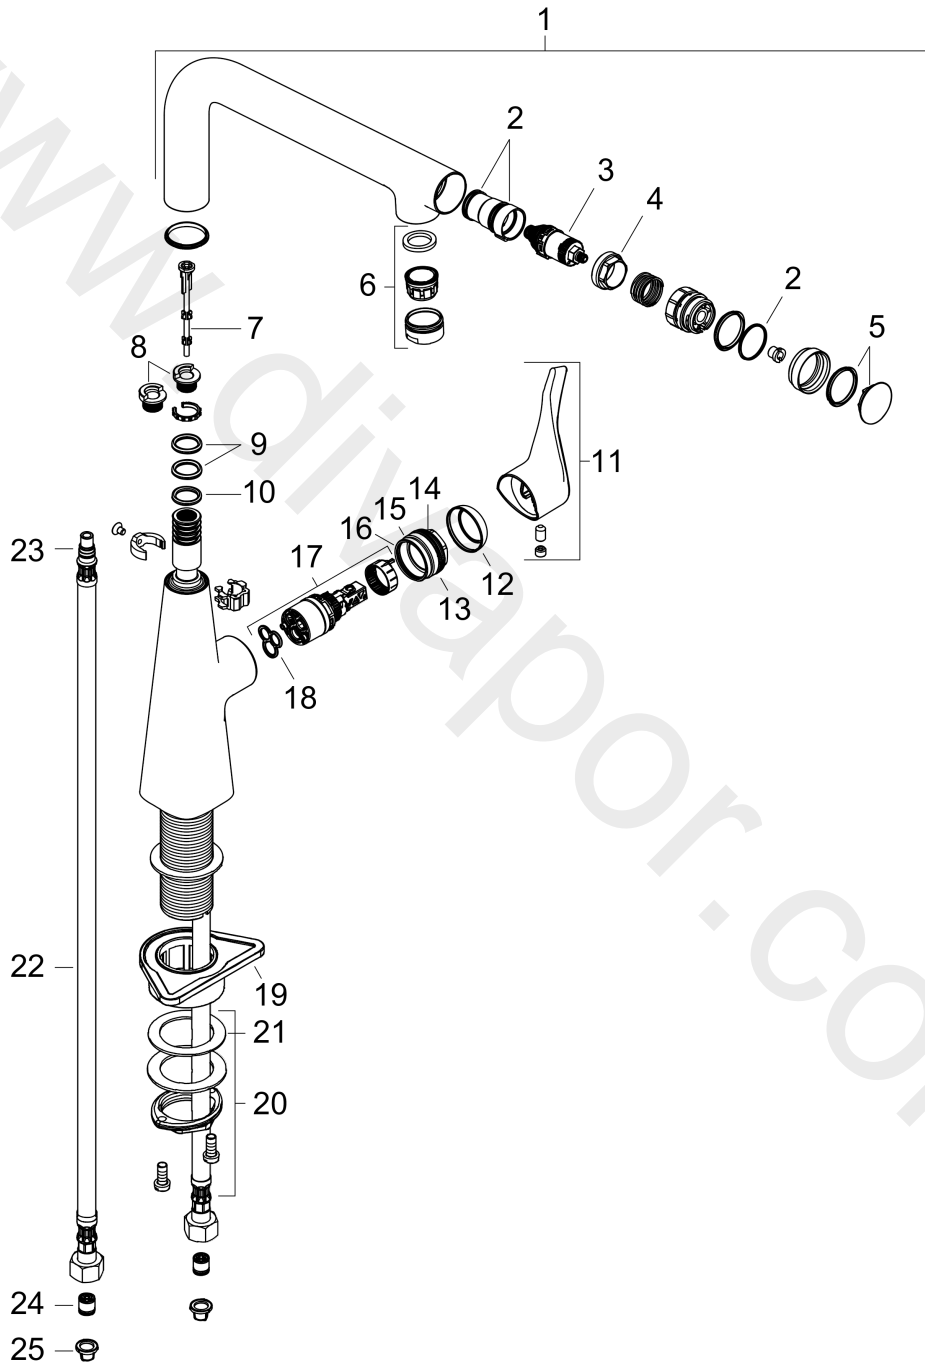

Metris Select M71
Single lever kitchen mixer 260, 1jet
Finish: **Stainless Steel Finish** Article Number: **14847800**

Exploded Drawing

Year of production: >01/17

Metris Select M71

Single lever kitchen mixer 260, 1jet

Finish: **Stainless Steel Finish** Article Number: **14847800**

Spare part list

Year of production: >01/17

Pos.	Description	Article Number	Price	PU
1	spout cpl.	92695800	£ 585,00	1
2	O-ring 17x1,5	98137000	£ 3,30	1
3	shut off unit	98463000	£ 51,00	1
4	nut	92567000	£ 20,50	1
5	cover	92566880	£ 20,50	1
6	aerator laminar M24x1 (15 l/min)	92517800	£ 35,00	1
7	tappet	92505000	£ 6,10	1
8	set of locating rings (110° / 150°)	98486000	£ 16,10	1
9	O-Ring 14x2,5	98189000	£ 3,30	1
10	O-ring 11x3	92481000	£ 3,30	1
11	handle	93170800	£ 96,00	1
12	flange	98863800	£ 64,00	1
13	nut	98864000	£ 43,00	1
14	O-ring 23x2	98398000	£ 3,30	1
15	O-ring 27x1,5	92527000	£ 13,30	1
16	O-ring 25x1,5	98146000	£ 3,30	1
17	cartridge, assy	97685000	£ 64,00	1
18	seal	98865000	£ 35,00	1
19	support	97523000	£ 6,10	1
20	fixing set (Ø 34)	95049000	£ 16,10	1
21	lever collar	97548000	£ 3,30	1
22	connection hose 900 mm M8x0,75 G3/8	95372000	£ 35,00	1
23	O-ring 7x1,5	98422000	£ 3,30	1
24	non return valve DW 10	96456000	£ 9,00	1
25	filter packing	95291000	£ 13,30	1
a	Grease	90920000	£ 16,10	1