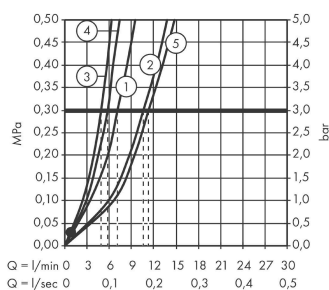

Flowchart

- ① Rate of flow normal spray with flow limiter
- ② Rate of flow normal spray without flow limiter
- ③ Handspray flow rate with flow limiter
- ④ Handspray flow rate without flow limiter