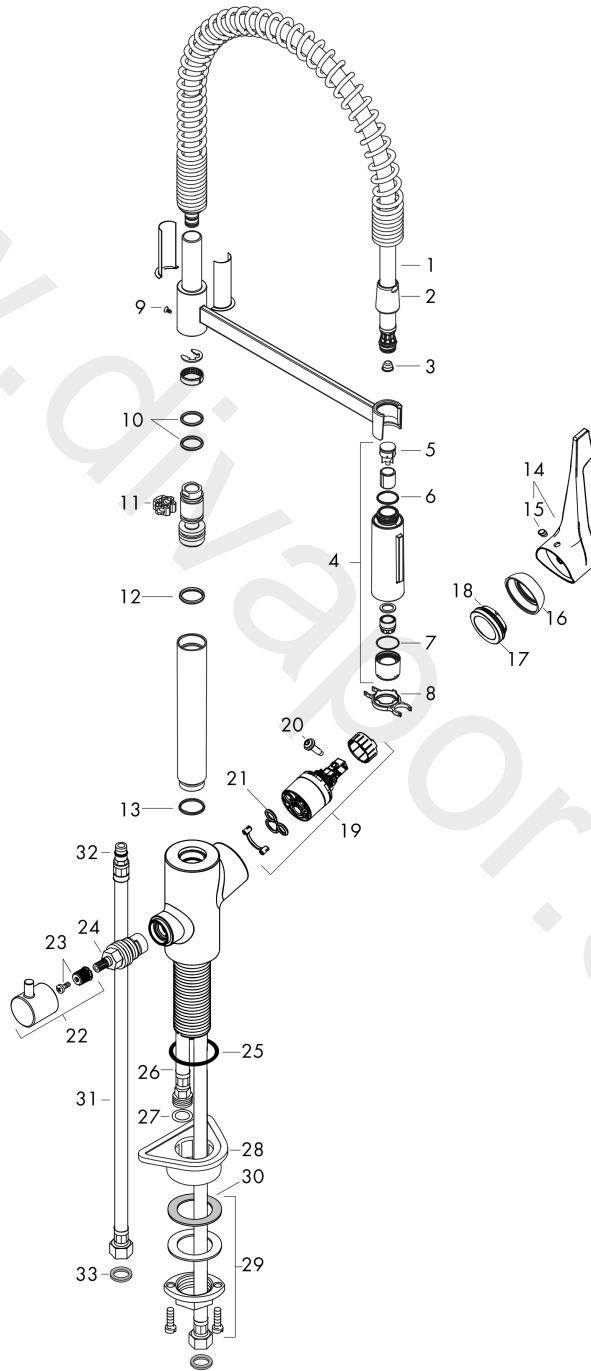

Cento
Single lever kitchen mixer XXL, device shut-off valve, Semi-Pro, 2jet
Finish: **Chrome** Article Number: **14843000**

Exploded Drawing

Year of production: >09/15

Cento

Single lever kitchen mixer XXL, device shut-off valve, Semi-Pro, 2jet

Finish: **Chrome** Article Number: **14843000**

Spare part list

Year of production: >09/15

Pos.	Description	Article Number	Price	PU
1	shower hose	93820000	£ 79,00	1
2	nut	92757000	£ 16,10	1
3	filter	97735000	£ 3,30	1
4	handspray	98459000	£ 110,00	1
5	set of non return valves DW 15	97350000	£ 20,50	1
6	O-ring 18x1,5	98231000	£ 3,30	1
7	O-ring 20x1	98140000	£ 3,30	1
8	service tool	95910000	£ 9,00	1
9	screw	97662000	£ 9,00	1
10	O-ring 17x2,5	98387000	£ 3,30	1
11	axialring	97558000	£ 3,30	1
12	O-ring 20x2,5	92602000	£ 6,10	1
13	O-ring 21x2	98205000	£ 6,10	1
14	handle	92204000	£ 64,00	1
15	screw cover	96338000	£ 3,30	1
16	flange	95498000	£ 9,00	1
17	nut	97209000	£ 16,10	1
18	O-Ring 32x2	98193000	£ 3,30	1
19	cartridge, assy	95730000	£ 43,00	1
20	locking screw for handle	95140000	£ 6,10	1
21	seal	95008000	£ 9,00	1
22	handle	95629000	£ 43,00	1
23	handle fixing set	98932000	£ 16,10	1
24	shut off unit right closing	98817000	£ 35,00	1
25	O-Ring 36x2,5	98190000	£ 3,30	1
26	connection hose 350 mm	93785000	£ 35,00	1
27	flat seal	97674000	£ 3,30	1
28	support	97523000	£ 6,10	1
29	fixing set (Ø 34)	95049000	£ 16,10	1
30	lever collar	97548000	£ 3,30	1
31	connection hose 900 mm M8x0,75 G3/8	98758000	£ 35,00	1
32	O-ring 7x1,5	98422000	£ 3,30	1
33	sealing set	95581000	£ 6,10	1