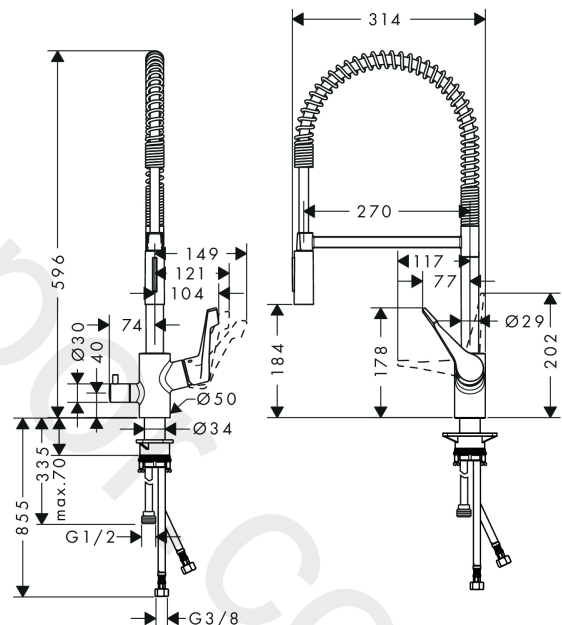

#### product features

- swivel range 360°
- normal spray, shower spray
- with integrated shut-off valve
- device connection DN20
- connection dimension: DN15
- maximum flow rate at 3 bar: 12 l/min
- ceramic cartridge with Eco handle position for a reduced flowrate by up to 50%
- connection type: G 3/4 connections
- temperature limitation adjustable
- integrated non-return valve
- suitable for continuous flow water heaters

### Scale drawing

Pos.	Description	Article Number	Price	PU
1	shower hose	93820000	£ 79,00	1
2	nut	92757000	£ 16,10	1
3	filter	97735000	£ 3,30	1
4	handspray	98459000	£ 110,00	1
5	set of non return valves DW 15	97350000	£ 20,50	1
6	O-ring 18x1,5	98231000	£ 3,30	1
7	O-ring 20x1	98140000	£ 3,30	1
8	service tool	95910000	£ 9,00	1
9	screw	97662000	£ 9,00	1
10	O-ring 17x2,5	98387000	£ 3,30	1
11	axialring	97558000	£ 3,30	1
12	O-ring 20x2,5	92602000	£ 6,10	1
13	O-ring 21x2	98205000	£ 6,10	1
14	handle	92204000	£ 64,00	1
15	screw cover	96338000	£ 3,30	1
16	flange	95498000	£ 9,00	1
17	nut	97209000	£ 16,10	1
18	O-Ring 32x2	98193000	£ 3,30	1
19	cartridge, assy	95730000	£ 43,00	1
20	locking screw for handle	95140000	£ 6,10	1
21	seal	95008000	£ 9,00	1
22	handle	95629000	£ 43,00	1
23	handle fixing set	98932000	£ 16,10	1
24	shut off unit right closing	98817000	£ 35,00	1
25	O-Ring 36x2,5	98190000	£ 3,30	1
26	connection hose 350 mm	93785000	£ 35,00	1
27	flat seal	97674000	£ 3,30	1
28	support	97523000	£ 6,10	1
29	fixing set (Ø 34)	95049000	£ 16,10	1
30	lever collar	97548000	£ 3,30	1
31	connection hose 900 mm M8x0,75 G3/8	98758000	£ 35,00	1
32	O-ring 7x1,5	98422000	£ 3,30	1
33	sealing set	95581000	£ 6,10	1