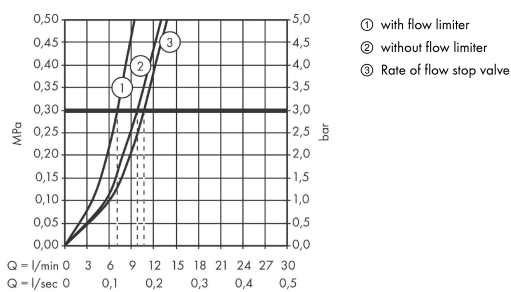

Cento
Single lever kitchen mixer L, device shut-off valve, 1jet
Finish: **Chrome** Article Number: **14841000**

Description

product features

- ComfortZone 280
- swivel range adjustable in 2 steps to 110° or 150°
- normal spray
- with integrated shut-off valve
- device connection DN20
- connection dimension: DN15
- maximum flow rate at 3 bar: 12 l/min
- ceramic cartridge with Eco handle position for a reduced flowrate by up to 50%
- connection type: G 3/8 connections
- temperature limitation adjustable
- suitable for continuous flow water heaters

Technology

Product image

Scale drawing

Flowchart