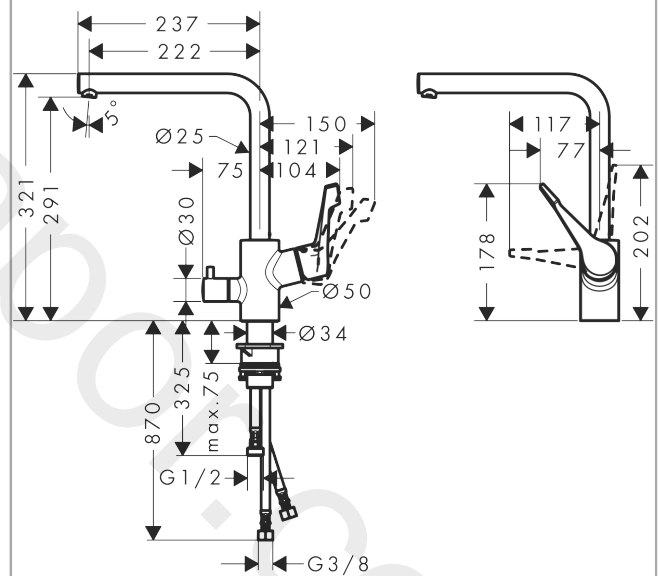

Cento
Single lever kitchen mixer L, device shut-off valve, 1jet
 Finish: **Chrome** Article Number: **14841000**

Description

product features

- ComfortZone 280
- swivel range adjustable in 2 steps to 110° or 150°
- normal spray
- with integrated shut-off valve
- device connection DN20
- connection dimension: DN15
- maximum flow rate at 3 bar: 12 l/min
- ceramic cartridge with Eco handle position for a reduced flowrate by up to 50%
- connection type: G 3/8 connections
- temperature limitation adjustable
- suitable for continuous flow water heaters

Technology

Product image

Scale drawing

Flowchart

Cento
Single lever kitchen mixer L, device shut-off valve, 1jet
 Finish: **Chrome** Article Number: **14841000**

Exploded Drawing

Year of production: >09/15

Cento**Single lever kitchen mixer L, device shut-off valve, 1jet**Finish: **Chrome** Article Number: **14841000****Spare part list**

Year of production: >09/15

Pos.	Description	Article Number	Price	PU
1	spout cpl.	98489000	£ 110,00	1
2	aerator M18x1 (15 l/min)	98490000	£ 20,50	1
3	sealing set	92646000	£ 20,50	1
4	set of locating rings (110° / 150°)	98486000	£ 16,10	1
5	screw	97662000	£ 9,00	1
6	axialring	97558000	£ 3,30	1
7	handle	92204000	£ 64,00	1
8	screw cover	96338000	£ 3,30	1
9	flange	95498000	£ 9,00	1
10	nut	97209000	£ 16,10	1
11	O-Ring 32x2	98193000	£ 3,30	1
12	cartridge, assy	95730000	£ 43,00	1
13	locking screw for handle	95140000	£ 6,10	1
14	seal	95008000	£ 9,00	1
15	handle	95629000	£ 43,00	1
16	handle fixing set	98932000	£ 16,10	1
17	shut off unit right closing	98817000	£ 35,00	1
18	O-Ring 36x2,5	98190000	£ 3,30	1
19	connection hose 350 mm	93785000	£ 35,00	1
20	support	97523000	£ 6,10	1
21	fixing set (Ø 34)	95049000	£ 16,10	1
22	lever collar	97548000	£ 3,30	1
23	flat seal	97674000	£ 3,30	1
24	connection hose 900 mm M8x0,75 G3/8	98758000	£ 35,00	1
25	sealing set	95581000	£ 6,10	1
26	O-ring 7x1,5	98422000	£ 3,30	1