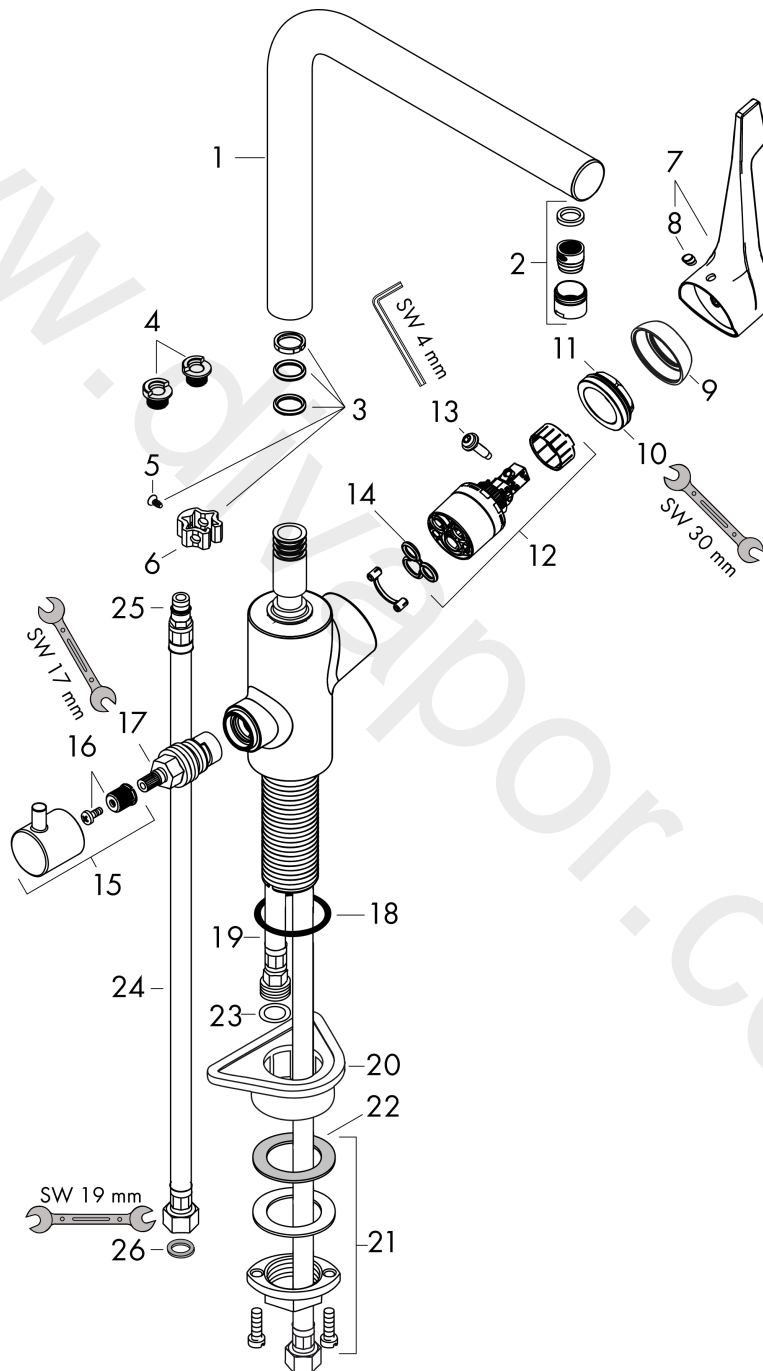

Cento
Single lever kitchen mixer L, device shut-off valve, 1jet
 Finish: **Chrome** Article Number: **14841000**

Description

product features

- ComfortZone 280
- swivel range adjustable in 2 steps to 110° or 150°
- normal spray
- with integrated shut-off valve
- device connection DN20
- connection dimension: DN15
- maximum flow rate at 3 bar: 12 l/min
- ceramic cartridge with Eco handle position for a reduced flowrate by up to 50%
- connection type: G 3/8 connections
- temperature limitation adjustable
- suitable for continuous flow water heaters

Technology

Product image

Scale drawing

Flowchart

Cento
Single lever kitchen mixer L, device shut-off valve, 1jet
 Finish: **Chrome** Article Number: **14841000**

Exploded Drawing

Year of production: >09/15

Cento**Single lever kitchen mixer L, device shut-off valve, 1jet**Finish: **Chrome** Article Number: **14841000****Spare part list**

Year of production: >09/15

Pos.	Description	Article Number	Price	PU
1	spout cpl.	98489000	£ 110,00	1
2	aerator M18x1 (15 l/min)	98490000	£ 20,50	1
3	sealing set	92646000	£ 20,50	1
4	set of locating rings (110° / 150°)	98486000	£ 16,10	1
5	screw	97662000	£ 9,00	1
6	axialring	97558000	£ 3,30	1
7	handle	92204000	£ 64,00	1
8	screw cover	96338000	£ 3,30	1
9	flange	95498000	£ 9,00	1
10	nut	97209000	£ 16,10	1
11	O-Ring 32x2	98193000	£ 3,30	1
12	cartridge, assy	95730000	£ 43,00	1
13	locking screw for handle	95140000	£ 6,10	1
14	seal	95008000	£ 9,00	1
15	handle	95629000	£ 43,00	1
16	handle fixing set	98932000	£ 16,10	1
17	shut off unit right closing	98817000	£ 35,00	1
18	O-Ring 36x2,5	98190000	£ 3,30	1
19	connection hose 350 mm	93785000	£ 35,00	1
20	support	97523000	£ 6,10	1
21	fixing set (Ø 34)	95049000	£ 16,10	1
22	lever collar	97548000	£ 3,30	1
23	flat seal	97674000	£ 3,30	1
24	connection hose 900 mm M8x0,75 G3/8	98758000	£ 35,00	1
25	sealing set	95581000	£ 6,10	1
26	O-ring 7x1,5	98422000	£ 3,30	1