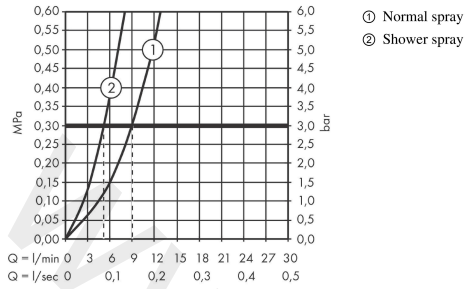

### Scale drawing

**Metris M71**

**Single lever kitchen mixer 220, pull-out spray, 2jet**

Finish: **Stainless Steel Finish** Article Number: **14834800**

**Flowchart**

**Metris M71**

**Single lever kitchen mixer 220, pull-out spray, 2jet**