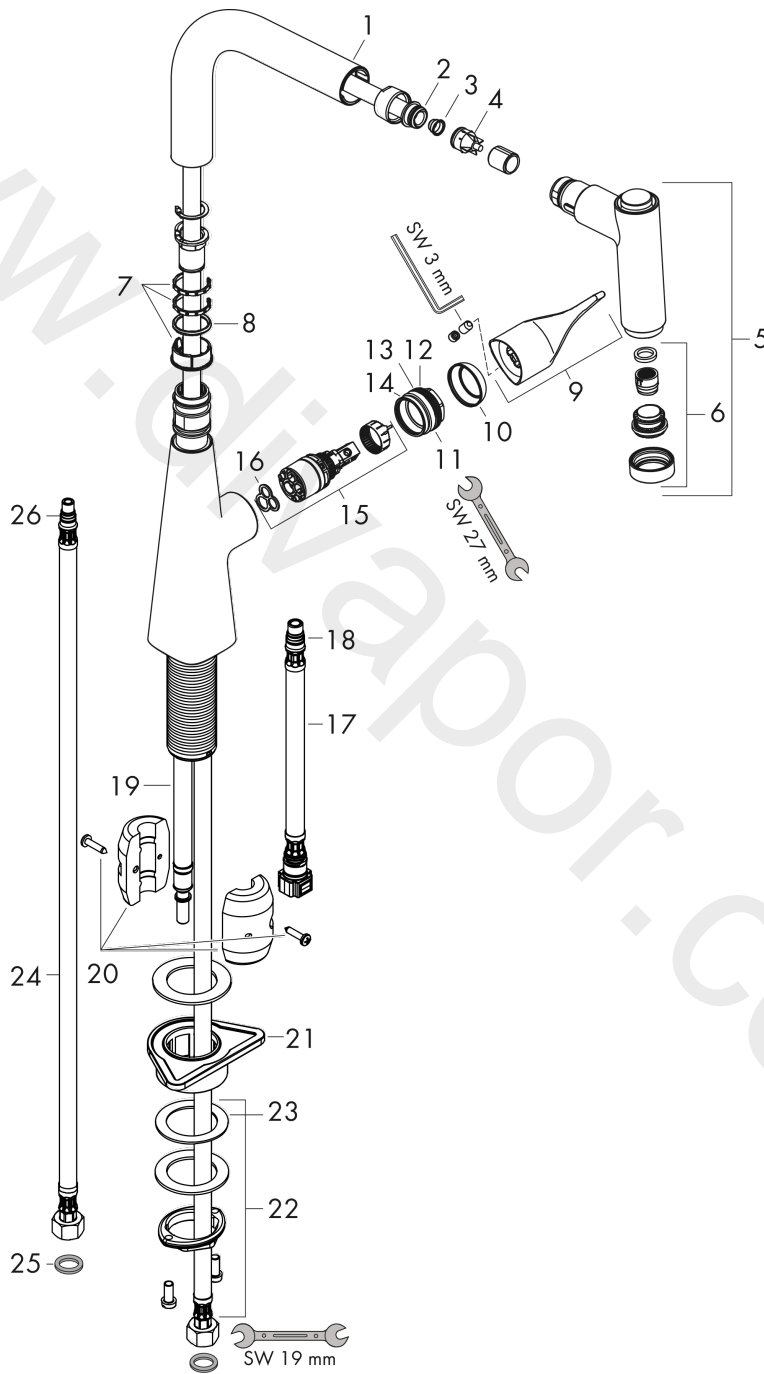

#### product features

- ComfortZone 220
- swivel range adjustable in 2 steps to 110° or 150°
- laminar spray, shower spray
- lockable shower spray, spray returns automatically through handle closing
- MagFit magnetic shower support
- quick connect hose
- connection dimension: DN15
- maximum flow rate at 3 bar: 9 l/min
- ceramic cartridge
- connection type: G 3/8 connections
- temperature limitation adjustable
- integrated non-return valve
- suitable for continuous flow water heaters
- extension length up to 50 cm

### Scale drawing

**Metris M71**

**Single lever kitchen mixer 220, pull-out spray, 2jet**

Finish: **Stainless Steel Finish** Article Number: **14834800**

**Flowchart**

**Metris M71**

**Single lever kitchen mixer 220, pull-out spray, 2jet**

Finish: **Stainless Steel Finish** Article Number: **14834800**

**Exploded Drawing**

Year of production: >05/19

### Spare part list

Year of production: >05/19

Pos.	Description	Article Number	Price	PU
1	spout cpl.	93173800	£ 173,00	1
2	O-ring 11x2	98127000	£ 3,30	1
3	filter	97735000	£ 3,30	1
4	non return valve	96737000	£ 35,00	1
5	handspray	93172800	£ 275,00	1
6	spray former	92183800	£ 64,00	1
7	set of lever collars	98365000	£ 9,00	1
8	O-ring 21x2,5	98211000	£ 3,30	1
9	handle	93170800	£ 96,00	1
10	flange	98863800	£ 64,00	1
11	nut	98864000	£ 43,00	1
12	O-ring 23x2	98398000	£ 3,30	1
13	O-ring 27x1,5	92527000	£ 13,30	1
14	O-ring 25x1,5	98146000	£ 3,30	1
15	cartridge, assy	97685000	£ 64,00	1
16	seal	98865000	£ 35,00	1
17	connection hose 600 mm M10x1	95561000	£ 25,00	1
18	O-ring 8x1,75	97827000	£ 3,30	1
19	hose 1,25 m	95506000	£ 79,00	1
20	weight	98551000	£ 20,50	1
21	support	97523000	£ 6,10	1
22	fixing set (Ø 34)	95049000	£ 16,10	1
23	lever collar	97548000	£ 3,30	1
24	connection hose 900 mm M8x0,75 G3/8	96316000	£ 43,00	1
25	O-ring 7x1,5	98422000	£ 3,30	1
26	sealing set	95581000	£ 6,10	1