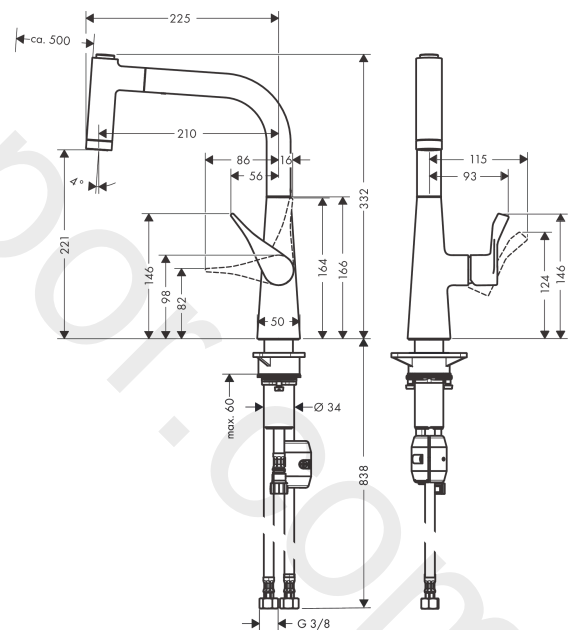

Scale drawing