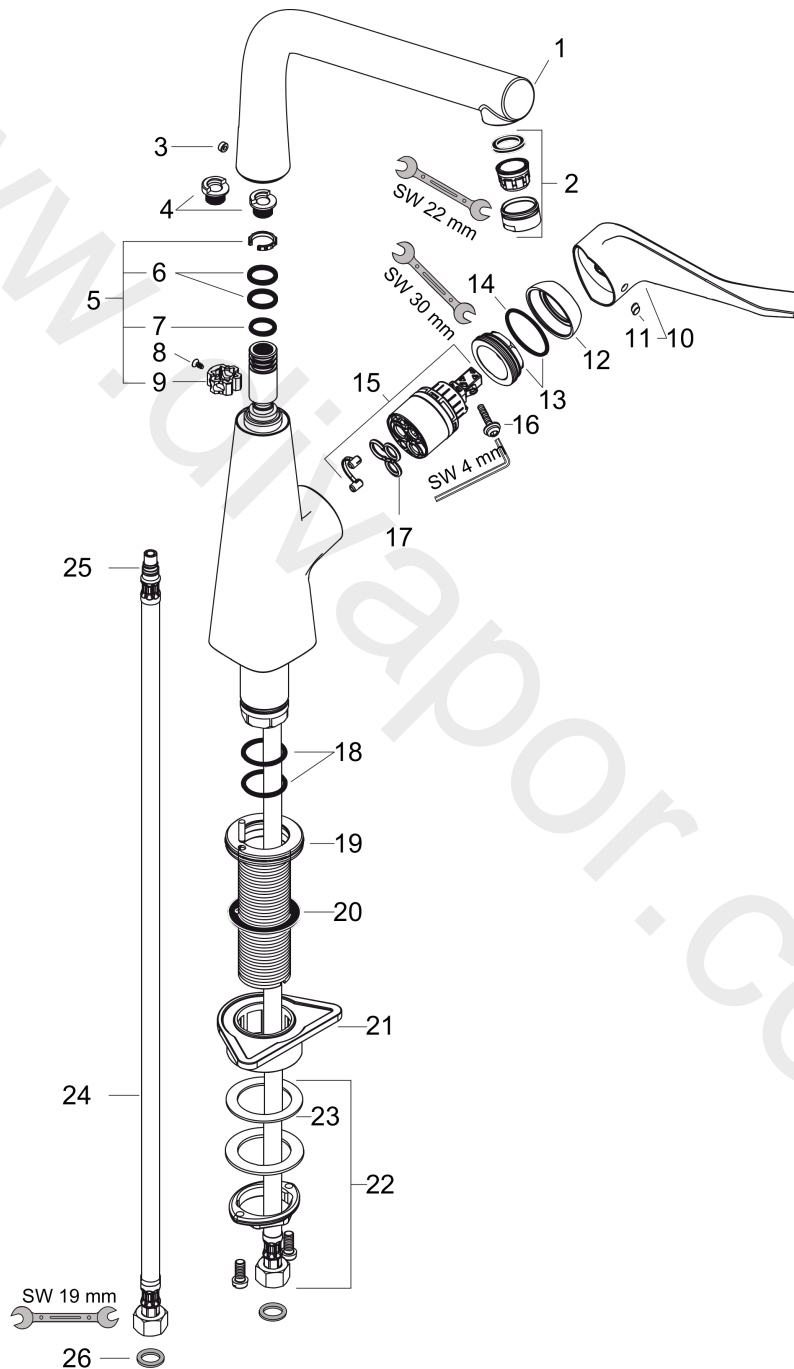

Finish: **Chrome** Article Number: **14823000**

Flowchart

Q = l/min 0 3 6 9 12 15 18 21 24 27 30
 Q = l/sec 0 0,1 0,2 0,3 0,4 0,5

Metris M71

Single lever kitchen mixer 320, installation in front of a window, 1jet

Finish: **Chrome** Article Number: **14823000**

Exploded Drawing

Year of production: >04/15

Metris M71**Single lever kitchen mixer 320, installation in front of a window, 1jet**Finish: **Chrome** Article Number: **14823000****Spare part list**

Year of production: >04/15

Pos.	Description	Article Number	Price	PU
1	spout cpl.	98454000	£ 370,00	1
2	aerator laminar M24x1 (15 l/min)	92517000	£ 20,50	1
3	screw cover	95181000	£ 3,30	1
4	set of locating rings (110° / 150°)	98486000	£ 16,10	1
5	sealing set	92646000	£ 20,50	1
6	O-Ring 14x2,5	98189000	£ 3,30	1
7	O-ring 11x3	92481000	£ 3,30	1
8	screw	97662000	£ 9,00	1
9	axialring	97558000	£ 3,30	1
10	handle	98455000	£ 64,00	1
11	screw cover	96338000	£ 3,30	1
12	flange	95498000	£ 9,00	1
13	nut	97209000	£ 16,10	1
14	O-Ring 32x2	98193000	£ 3,30	1
15	cartridge, assy	92730000	£ 35,00	1
16	locking screw for handle	95140000	£ 6,10	1
17	seal	95008000	£ 9,00	1
18	O-ring 24x2,5	98145000	£ 3,30	1
19	O-ring 45x2	92244000	£ 3,30	1
20	seal	92582000	£ 3,30	1
21	support	97523000	£ 6,10	1
22	fixing set (Ø 34)	95049000	£ 16,10	1
23	lever collar	97548000	£ 3,30	1
24	connection hose 900 mm M8x0,75 G3/8	96316000	£ 43,00	1
25	O-ring 7x1,5	98422000	£ 3,30	1
26	sealing set	95581000	£ 6,10	1