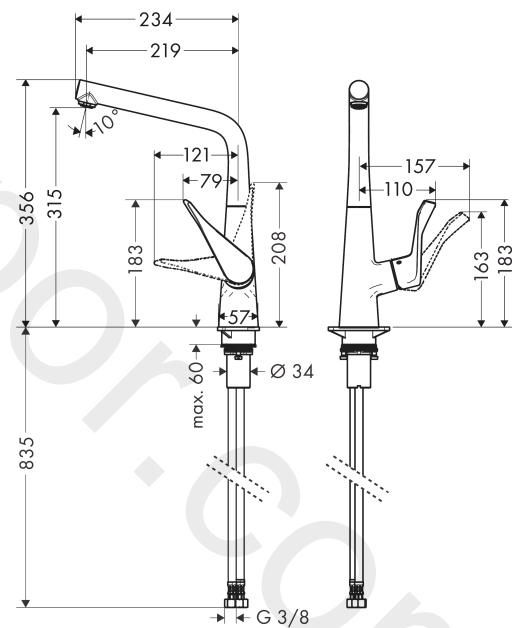

Scale drawing