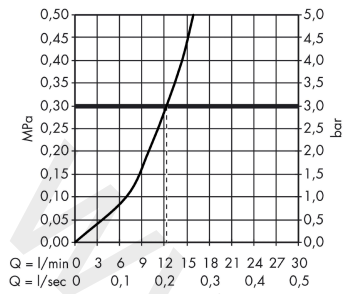

Metris M71

Single lever kitchen mixer 320, installation in front of a window, 1jet

Finish: **Chrome** Article Number: **14823000**

Flowchart

Q = l/min 0 3 6 9 12 15 18 21 24 27 30
Q = l/sec 0 0,1 0,2 0,3 0,4 0,5