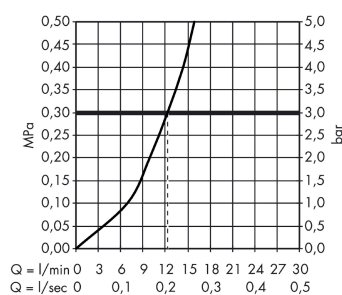

Metris M71

Single lever kitchen mixer 320, 1jet

Finish: **Stainless Steel Finish** Article Number: **14822800**

Description

product features

- ComfortZone 320
- I-spout
- swivel range adjustable in 3 steps 110°, 150° or 360°
- laminar spray
- connection dimension: DN15
- maximum flow rate at 3 bar: 12 l/min
- ceramic cartridge
- connection type: G 3/8 connections
- temperature limitation adjustable
- suitable for continuous flow water heaters
- significantly reduced splashing by soft start of the water flow
- WRAS 1903006

Article Details

Price excl. VAT

568,80 £

Technology

Product image

Scale drawing

Flowchart