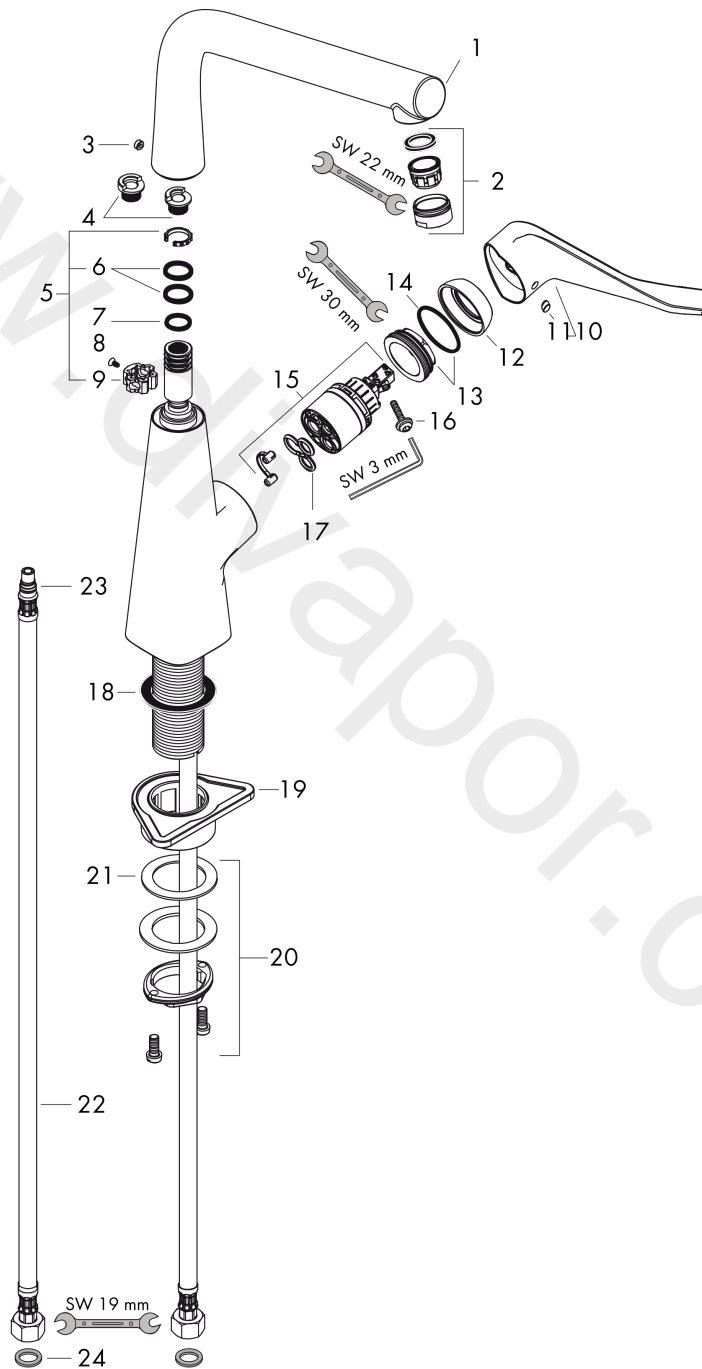

Metris M71

Single lever kitchen mixer 320, 1jet

Finish: **Stainless Steel Finish** Article Number: **14822800**

Description

product features

- ComfortZone 320
- I-spout
- swivel range adjustable in 3 steps 110°, 150° or 360°
- laminar spray
- connection dimension: DN15
- maximum flow rate at 3 bar: 12 l/min
- ceramic cartridge
- connection type: G 3/8 connections
- temperature limitation adjustable
- suitable for continuous flow water heaters
- significantly reduced splashing by soft start of the water flow
- WRAS 1903006

Article Details

Price excl. VAT

568,80 £

Technology

Product image

Scale drawing

Flowchart

Metris M71

Single lever kitchen mixer 320, 1jet

Finish: **Stainless Steel Finish**

Article Number: **14822800**

Exploded Drawing

Year of production: >02/15

Metris M71**Single lever kitchen mixer 320, 1jet**Finish: **Stainless Steel Finish** Article Number: **14822800****Spare part list**

Year of production: >02/15

Pos.	Description	Article Number	Price	PU
1	spout cpl.	98454800	£ 585,00	1
2	aerator laminar M24x1 (15 l/min)	92517800	£ 35,00	1
3	screw cover	95181000	£ 3,30	1
4	set of locating rings (110° / 150°)	98486000	£ 16,10	1
5	sealing set	92646000	£ 20,50	1
6	O-ring 11x3	92481000	£ 3,30	1
7	O-Ring 14x2,5	98189000	£ 3,30	1
8	screw	97662000	£ 9,00	1
9	axialring	97558000	£ 3,30	1
10	handle	98455800	£ 96,00	1
11	screw cover	96338000	£ 3,30	1
12	flange	95498800	£ 25,00	1
13	nut	97209000	£ 16,10	1
14	O-Ring 32x2	98193000	£ 3,30	1
15	cartridge, assy	92730000	£ 35,00	1
16	locking screw for handle	95140000	£ 6,10	1
17	seal	95008000	£ 9,00	1
18	seal	92582000	£ 3,30	1
19	support	97523000	£ 6,10	1
20	fixing set (Ø 34)	95049000	£ 16,10	1
21	lever collar	97548000	£ 3,30	1
22	connection hose 900 mm M8x0,75 G3/8	96316000	£ 43,00	1
23	O-ring 7x1,5	98422000	£ 3,30	1
24	sealing set	95581000	£ 6,10	1
a	set of locating rings (60° / 80°)	92259000	£ 20,50	1