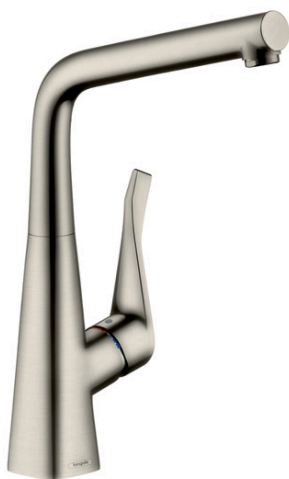

Metris M71

Single lever kitchen mixer 320, 1jet

Finish: **Stainless Steel Finish** Article Number: **14822800**

Description

product features

- ComfortZone 320
- I-spout
- swivel range adjustable in 3 steps 110°, 150° or 360°
- laminar spray
- connection dimension: DN15
- maximum flow rate at 3 bar: 12 l/min
- ceramic cartridge
- connection type: G 3/8 connections
- temperature limitation adjustable
- suitable for continuous flow water heaters
- significantly reduced splashing by soft start of the water flow
- WRAS 1903006

Article Details

Price excl. VAT

568,80 £

Technology

Product image

Scale drawing

Flowchart

Metris M71

Single lever kitchen mixer 320, 1jet

Finish: **Stainless Steel Finish**

Article Number: **14822800**

Exploded Drawing

Year of production: >02/15

Metris M71**Single lever kitchen mixer 320, 1jet**Finish: **Stainless Steel Finish** Article Number: **14822800****Spare part list**

Year of production: >02/15

Pos.	Description	Article Number	Price	PU
1	spout cpl.	98454800	£ 585,00	1
2	aerator laminar M24x1 (15 l/min)	92517800	£ 35,00	1
3	screw cover	95181000	£ 3,30	1
4	set of locating rings (110° / 150°)	98486000	£ 16,10	1
5	sealing set	92646000	£ 20,50	1
6	O-ring 11x3	92481000	£ 3,30	1
7	O-Ring 14x2,5	98189000	£ 3,30	1
8	screw	97662000	£ 9,00	1
9	axialring	97558000	£ 3,30	1
10	handle	98455800	£ 96,00	1
11	screw cover	96338000	£ 3,30	1
12	flange	95498800	£ 25,00	1
13	nut	97209000	£ 16,10	1
14	O-Ring 32x2	98193000	£ 3,30	1
15	cartridge, assy	92730000	£ 35,00	1
16	locking screw for handle	95140000	£ 6,10	1
17	seal	95008000	£ 9,00	1
18	seal	92582000	£ 3,30	1
19	support	97523000	£ 6,10	1
20	fixing set (Ø 34)	95049000	£ 16,10	1
21	lever collar	97548000	£ 3,30	1
22	connection hose 900 mm M8x0,75 G3/8	96316000	£ 43,00	1
23	O-ring 7x1,5	98422000	£ 3,30	1
24	sealing set	95581000	£ 6,10	1
a	set of locating rings (60° / 80°)	92259000	£ 20,50	1