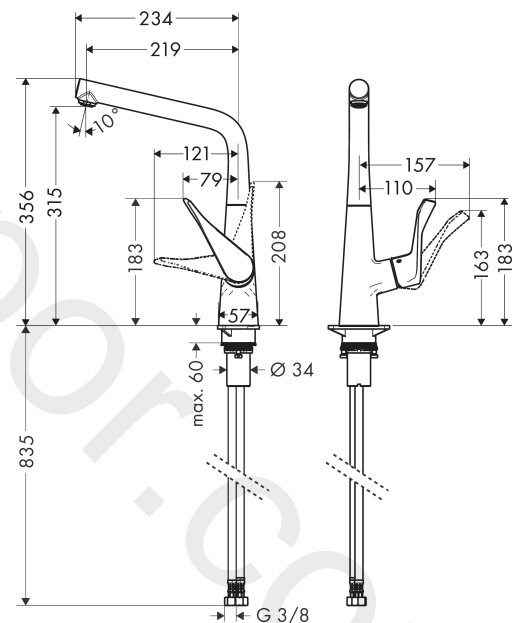

Metris M71

Single lever kitchen mixer 320, 1jet

Finish: **Stainless Steel Finish** Article Number: **14822800**

Description

product features

- ComfortZone 320
- I-spout
- swivel range adjustable in 3 steps 110°, 150° or 360°
- laminar spray
- connection dimension: DN15
- maximum flow rate at 3 bar: 12 l/min
- ceramic cartridge
- connection type: G 3/8 connections
- temperature limitation adjustable
- suitable for continuous flow water heaters
- significantly reduced splashing by soft start of the water flow
- WRAS 1903006

Article Details

Price excl. VAT

568,80 £

Technology

Product image

Scale drawing

Flowchart

Metris M71

Single lever kitchen mixer 320, 1jet

Finish: **Stainless Steel Finish**

Article Number: **14822800**

Exploded Drawing

Year of production: >02/15

Metris M71**Single lever kitchen mixer 320, 1jet**Finish: **Stainless Steel Finish** Article Number: **14822800****Spare part list**

Year of production: >02/15

Pos.	Description	Article Number	Price	PU
1	spout cpl.	98454800	£ 585,00	1
2	aerator laminar M24x1 (15 l/min)	92517800	£ 35,00	1
3	screw cover	95181000	£ 3,30	1
4	set of locating rings (110° / 150°)	98486000	£ 16,10	1
5	sealing set	92646000	£ 20,50	1
6	O-ring 11x3	92481000	£ 3,30	1
7	O-Ring 14x2,5	98189000	£ 3,30	1
8	screw	97662000	£ 9,00	1
9	axialring	97558000	£ 3,30	1
10	handle	98455800	£ 96,00	1
11	screw cover	96338000	£ 3,30	1
12	flange	95498800	£ 25,00	1
13	nut	97209000	£ 16,10	1
14	O-Ring 32x2	98193000	£ 3,30	1
15	cartridge, assy	92730000	£ 35,00	1
16	locking screw for handle	95140000	£ 6,10	1
17	seal	95008000	£ 9,00	1
18	seal	92582000	£ 3,30	1
19	support	97523000	£ 6,10	1
20	fixing set (Ø 34)	95049000	£ 16,10	1
21	lever collar	97548000	£ 3,30	1
22	connection hose 900 mm M8x0,75 G3/8	96316000	£ 43,00	1
23	O-ring 7x1,5	98422000	£ 3,30	1
24	sealing set	95581000	£ 6,10	1
a	set of locating rings (60° / 80°)	92259000	£ 20,50	1