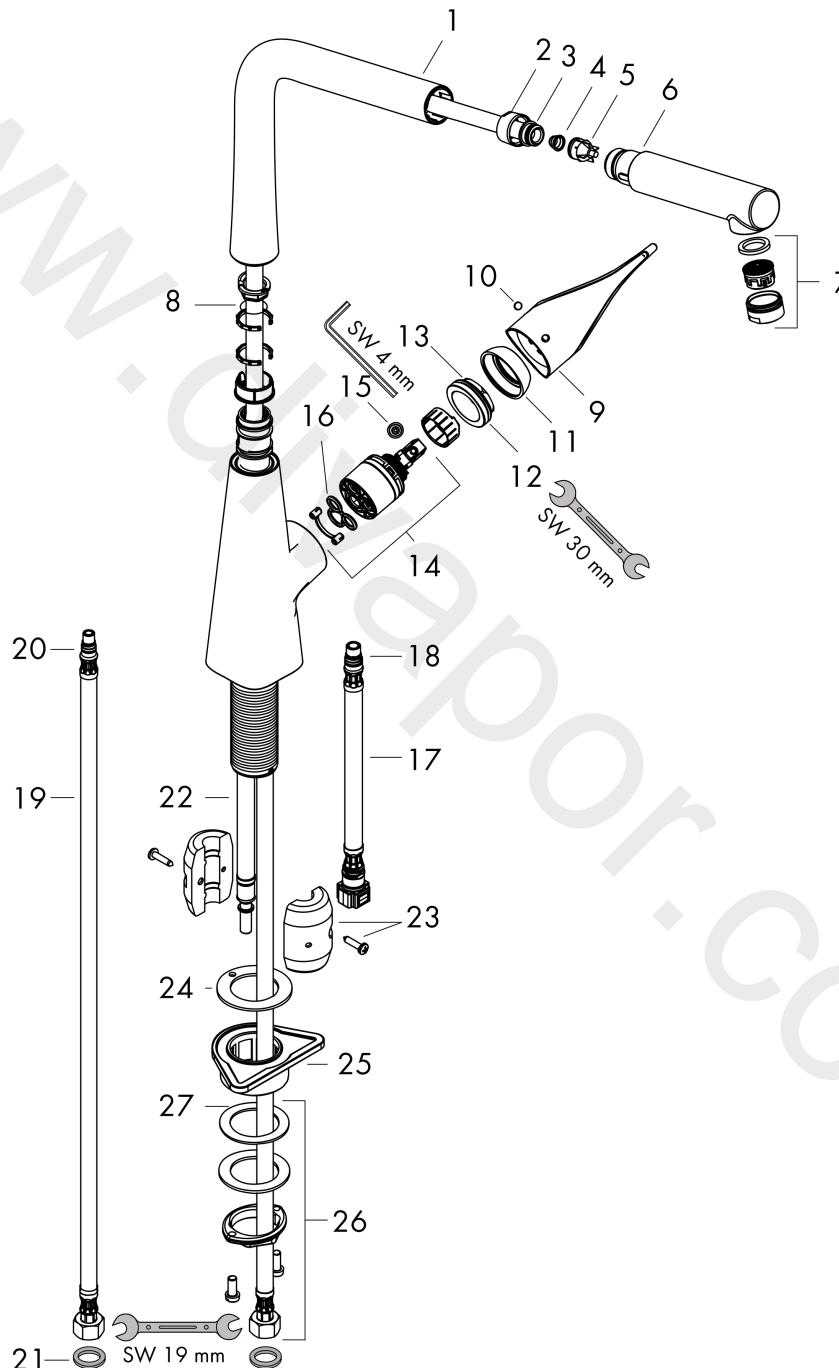

Metris M71

Single lever kitchen mixer 320, pull-out spout, 1jet

Surfaces: Article Number: **14821000**

Exploded Drawing

Year of production: **07/13 - 01/15**

Metris M71**Single lever kitchen mixer 320, pull-out spout, 1jet**Surfaces: Article Number: **14821000****Spare part list**Year of production: **07/13 - 01/15**

Pos.	Description	Article Number	Price	PU
1	spout cpl.	92127000	£ 110,00	1
2	nut	92755000	£ 20,50	1
3	O-ring 11x2	98127000	£ 3,30	1
4	filter	97735000	£ 3,30	1
5	non return valve	96737000	£ 35,00	1
6	handspray	92128000	£ 96,00	1
7	aerator laminar M24x1 C	98305000	£ 16,10	1
8	O-ring 16x1,5	98483000	£ 3,30	1
9	handle	98455000	£ 64,00	1
10	screw cover	96338000	£ 3,30	1
11	flange	95498000	£ 9,00	1
12	nut	97209000	£ 16,10	1
13	O-Ring 32x2	98193000	£ 3,30	1
14	cartridge, assy	92730000	£ 35,00	1
15	locking screw for handle	95140000	£ 6,10	1
16	seal	95008000	£ 9,00	1
17	connection hose 600 mm M10x1	95561000	£ 25,00	1
18	O-ring 8x1,75	97827000	£ 3,30	1
19	connection hose 900 mm M8x0,75 G3/8	96316000	£ 43,00	1
20	O-ring 7x1,5	98422000	£ 3,30	1
21	sealing set	95581000	£ 6,10	1
22	hose 1,50 m	95507000	£ 79,00	1
23	weight	92500000	£ 43,00	1
24	seal	92582000	£ 3,30	1
25	support	97523000	£ 6,10	1
26	fixing set (Ø 34)	95049000	£ 16,10	1
27	lever collar	97548000	£ 3,30	1