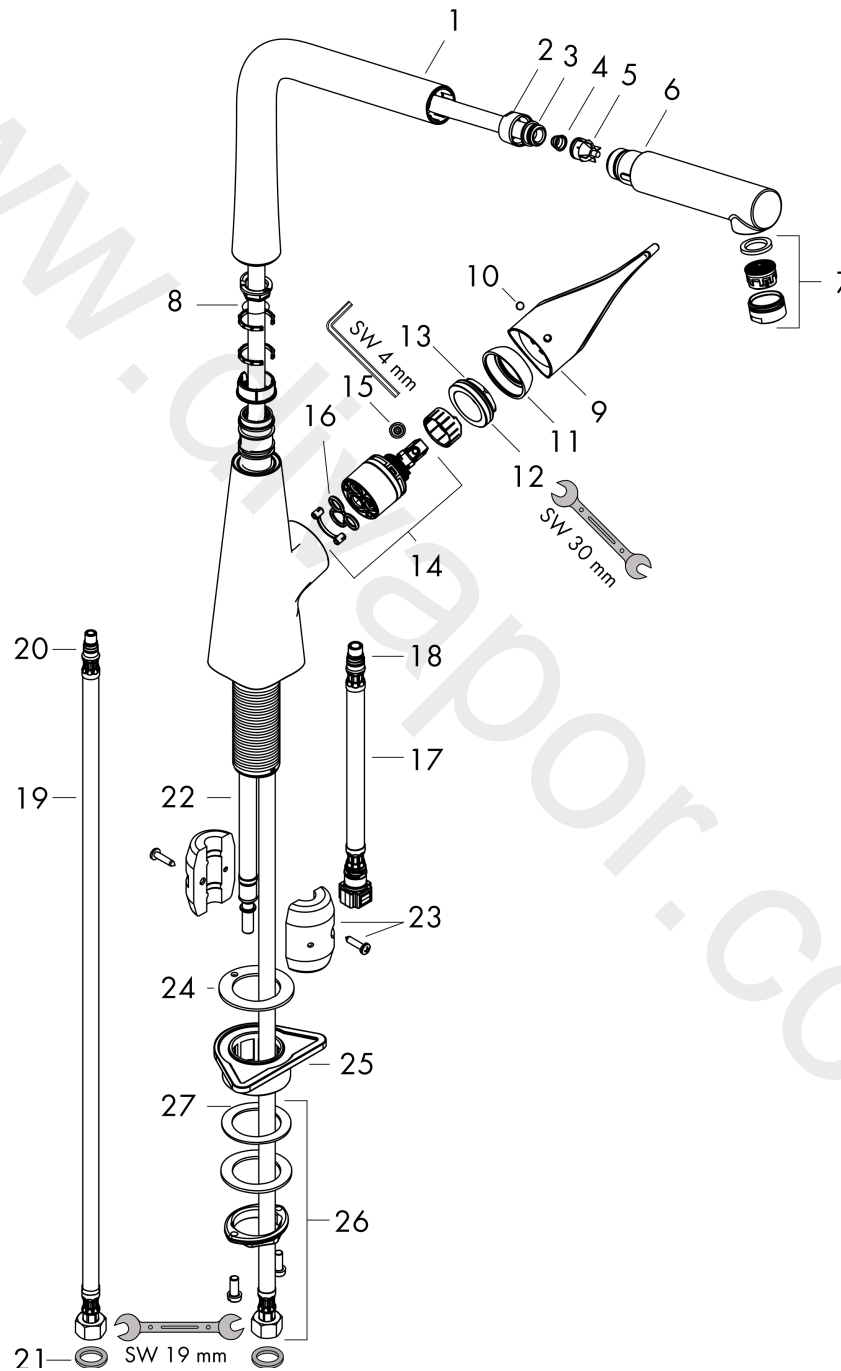

**Metris M71**

**Single lever kitchen mixer 320, pull-out spout, 1jet**

Surfaces: Article Number: **14821000**

**Exploded Drawing**

Year of production: **02/15 - 08/17**

**Metris M71****Single lever kitchen mixer 320, pull-out spout, 1jet**Surfaces: Article Number: **14821000****Spare part list**Year of production: **02/15 - 08/17**

Pos.	Description	Article Number	Price	PU
1	spout cpl.	92127000	£ 110,00	1
2	nut	92755000	£ 20,50	1
3	O-ring 11x2	98127000	£ 3,30	1
4	filter	97735000	£ 3,30	1
5	non return valve	96737000	£ 35,00	1
6	handspray	92128000	£ 96,00	1
7	aerator laminar M24x1 (15 l/min)	92517000	£ 20,50	1
8	O-ring 16x1,5	98483000	£ 3,30	1
9	handle	98455000	£ 64,00	1
10	screw cover	96338000	£ 3,30	1
11	flange	95498000	£ 9,00	1
12	nut	97209000	£ 16,10	1
13	O-Ring 32x2	98193000	£ 3,30	1
14	cartridge, assy	92730000	£ 35,00	1
15	locking screw for handle	95140000	£ 6,10	1
16	seal	95008000	£ 9,00	1
17	connection hose 600 mm M10x1	95561000	£ 25,00	1
18	O-ring 8x1,75	97827000	£ 3,30	1
19	connection hose 900 mm M8x0,75 G3/8	96316000	£ 43,00	1
20	O-ring 7x1,5	98422000	£ 3,30	1
21	sealing set	95581000	£ 6,10	1
22	hose 1,50 m	95507000	£ 79,00	1
23	weight	92500000	£ 43,00	1
24	seal	92582000	£ 3,30	1
25	support	97523000	£ 6,10	1
26	fixing set (Ø 34)	95049000	£ 16,10	1
27	lever collar	97548000	£ 3,30	1