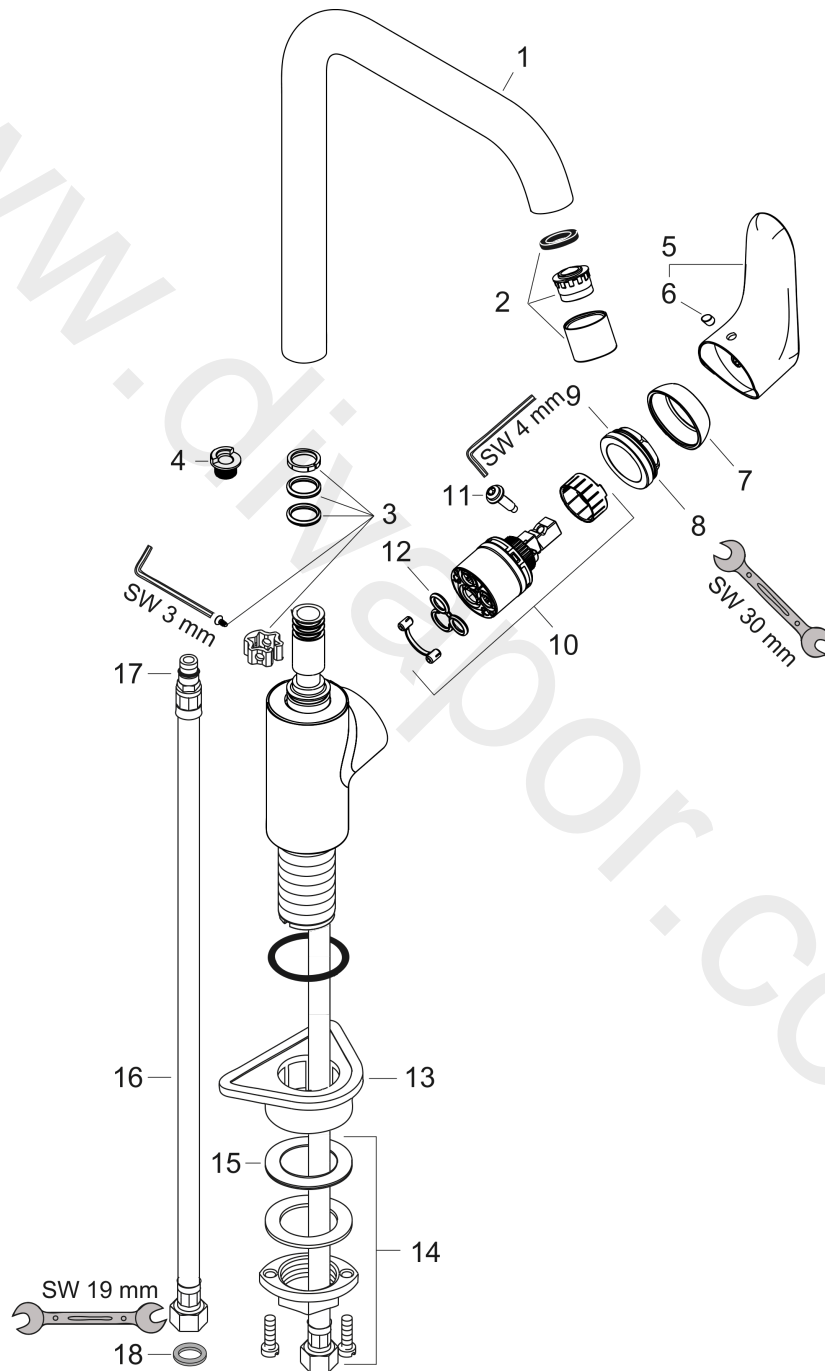

Ecos

Single lever kitchen mixer L, 1jet

Finish: **Chrome** Article Number: **14816000**

Description

product features

- ComfortZone 270
- swivel range 150°
- normal spray
- connection dimension: DN15
- maximum flow rate at 3 bar: 11 l/min
- ceramic cartridge with Eco handle position for a reduced flowrate by up to 50%
- connection type: G 3/8 connections
- temperature limitation adjustable
- suitable for continuous flow water heaters

Article Details

Price excl. VAT

212,50 £

Technology

Certificates / Sustainability

Product image

Scale drawing

Flowchart

Ecos
Single lever kitchen mixer L, 1jet
 Finish: **Chrome** Article Number: **14816000**

Exploded Drawing

Year of production: >01/12

Ecos**Single lever kitchen mixer L, 1jet**Finish: **Chrome** Article Number: **14816000****Spare part list**

Year of production: >01/12

Pos.	Description	Article Number	Price	PU
1	spout cpl.	95822000	£ 173,00	1
2	aerator M22x1 (15 l/min)	95824000	£ 20,50	1
3	sealing set	92646000	£ 20,50	1
4	set of locating rings (110° / 150°)	98486000	£ 16,10	1
5	handle	98532000	£ 35,00	1
6	screw cover	96338000	£ 3,30	1
7	flange	95498000	£ 9,00	1
8	nut	97209000	£ 16,10	1
9	O-Ring 32x2	98193000	£ 3,30	1
10	cartridge, assy	95730000	£ 43,00	1
11	locking screw for handle	95140000	£ 6,10	1
12	seal	95008000	£ 9,00	1
13	support	97523000	£ 6,10	1
14	fixing set (Ø 34)	95049000	£ 16,10	1
15	lever collar	97548000	£ 3,30	1
16	connection hose 900 mm M8x0,75 G3/8	96316000	£ 43,00	1
17	O-ring 7x1,5	98422000	£ 3,30	1
18	sealing set	95581000	£ 6,10	1
a	set of locating rings (60° / 80°)	92259000	£ 20,50	1