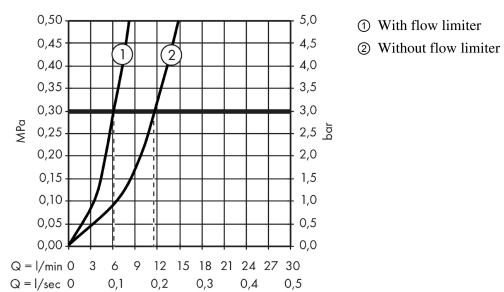

Ecos

Single lever kitchen mixer L, 1jet

Finish: **Chrome** Article Number: **14816000**

Description

product features

- ComfortZone 270
- swivel range 150°
- normal spray
- connection dimension: DN15
- maximum flow rate at 3 bar: 11 l/min
- ceramic cartridge with Eco handle position for a reduced flowrate by up to 50%
- connection type: G 3/8 connections
- temperature limitation adjustable
- suitable for continuous flow water heaters

Article Details

Price excl. VAT

212,50 £

Technology

Certificates / Sustainability

Product image

Scale drawing

Flowchart