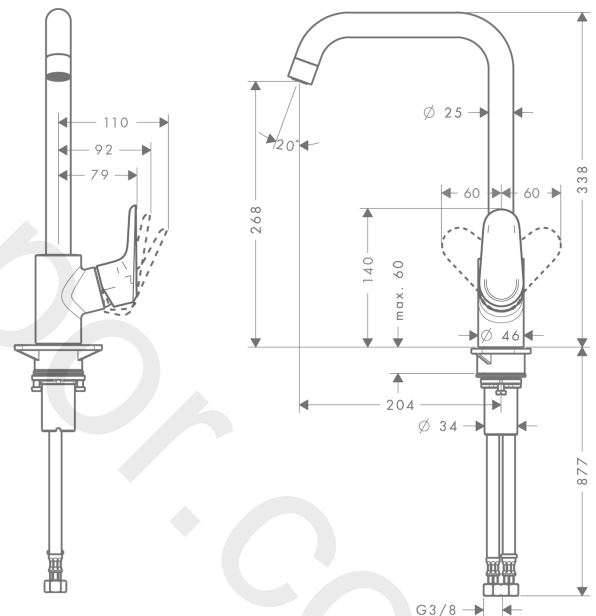

Ecos

Single lever kitchen mixer L, 1jet

Finish: **Chrome** Article Number: **14816000**

Description

product features

- ComfortZone 270
- swivel range 150°
- normal spray
- connection dimension: DN15
- maximum flow rate at 3 bar: 11 l/min
- ceramic cartridge with Eco handle position for a reduced flowrate by up to 50%
- connection type: G 3/8 connections
- temperature limitation adjustable
- suitable for continuous flow water heaters

Article Details

Price excl. VAT

212,50 £

Technology

Certificates / Sustainability

Product image

Scale drawing

Flowchart

Ecos
Single lever kitchen mixer L, 1jet
 Finish: **Chrome** Article Number: **14816000**

Exploded Drawing

Year of production: >01/12

Ecos**Single lever kitchen mixer L, 1jet**Finish: **Chrome** Article Number: **14816000****Spare part list**

Year of production: >01/12

Pos.	Description	Article Number	Price	PU
1	spout cpl.	95822000	£ 173,00	1
2	aerator M22x1 (15 l/min)	95824000	£ 20,50	1
3	sealing set	92646000	£ 20,50	1
4	set of locating rings (110° / 150°)	98486000	£ 16,10	1
5	handle	98532000	£ 35,00	1
6	screw cover	96338000	£ 3,30	1
7	flange	95498000	£ 9,00	1
8	nut	97209000	£ 16,10	1
9	O-Ring 32x2	98193000	£ 3,30	1
10	cartridge, assy	95730000	£ 43,00	1
11	locking screw for handle	95140000	£ 6,10	1
12	seal	95008000	£ 9,00	1
13	support	97523000	£ 6,10	1
14	fixing set (Ø 34)	95049000	£ 16,10	1
15	lever collar	97548000	£ 3,30	1
16	connection hose 900 mm M8x0,75 G3/8	96316000	£ 43,00	1
17	O-ring 7x1,5	98422000	£ 3,30	1
18	sealing set	95581000	£ 6,10	1
a	set of locating rings (60° / 80°)	92259000	£ 20,50	1