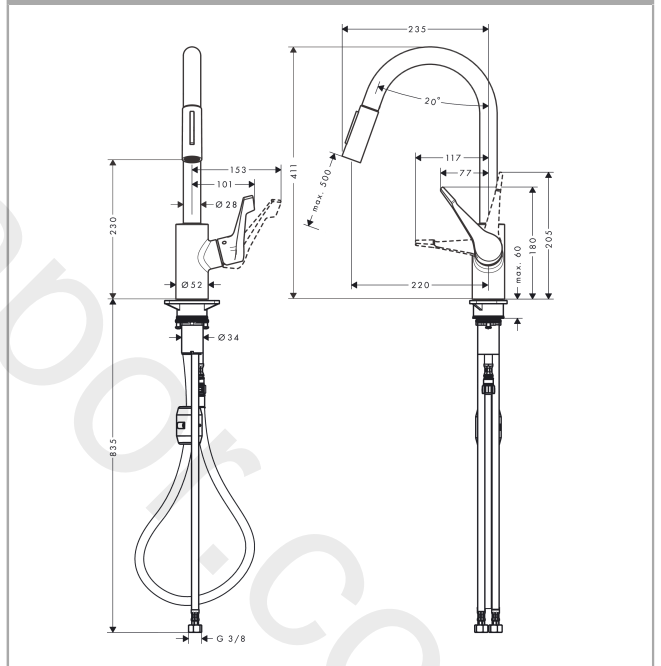

Scale drawing