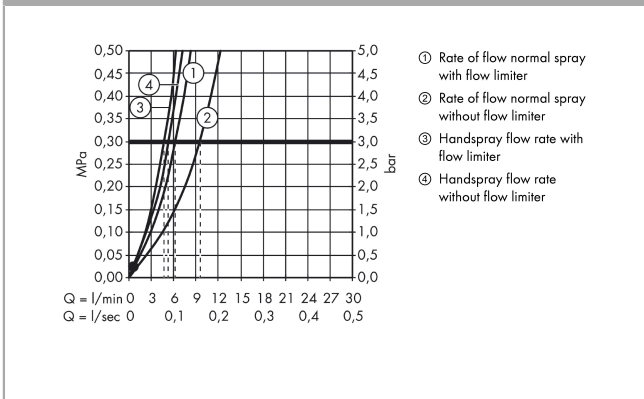

Cento
Single lever kitchen mixer XL, pull-out spray, 2jet
Finish: **Chrome** Article Number: **14803000**

Description

product features

- swivel range adjustable in 2 steps to 110° or 150°
- laminar spray, shower spray
- lockable shower spray, spray returns through pressing spray diverter
- connection dimension: DN15
- maximum flow rate at 3 bar: 10 l/min
- ceramic cartridge with Eco handle position for a reduced flowrate by up to 50%
- connection type: G 3/8 connections
- temperature limitation adjustable
- suitable for continuous flow water heaters
- extension length up to 50 cm

Article Details

Price excl. VAT

295,83 £

Technology

Certificates / Sustainability

Product image

Scale drawing

Flowchart