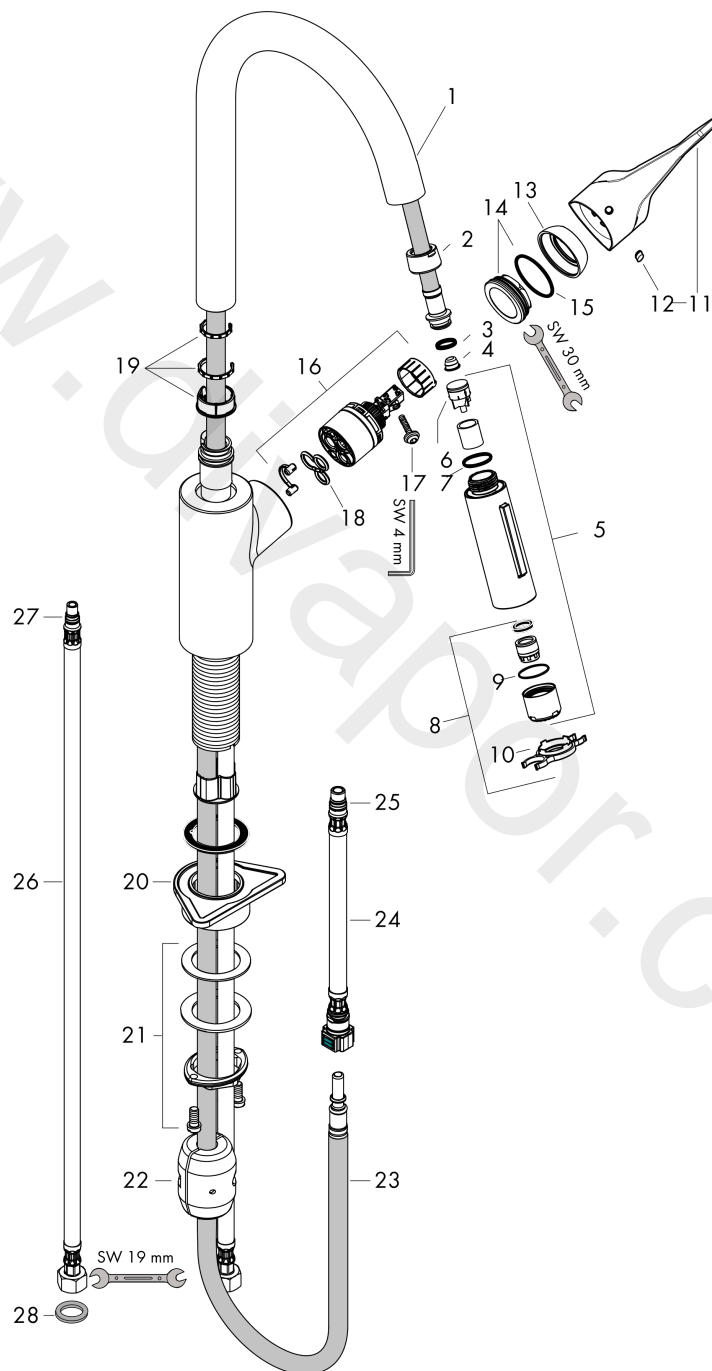

#### product features

- swivel range adjustable in 2 steps to 110° or 150°
- laminar spray, shower spray
- lockable shower spray, spray returns through pressing spray diverter
- connection dimension: DN15
- maximum flow rate at 3 bar: 10 l/min
- ceramic cartridge with Eco handle position for a reduced flowrate by up to 50%
- connection type: G 3/8 connections
- temperature limitation adjustable
- suitable for continuous flow water heaters
- extension length up to 50 cm

### Scale drawing

### Flowchart

**Cento**  
**Single lever kitchen mixer XL, pull-out spray, 2jet**  
 Finish: **Chrome** Article Number: **14803000**

**Exploded Drawing**

Year of production: >01/14

**Cento****Single lever kitchen mixer XL, pull-out spray, 2jet**Finish: **Chrome** Article Number: **14803000****Spare part list**

Year of production: &gt;01/14

Pos.	Description	Article Number	Price	PU
1	spout cpl.	95562000	£ 137,00	1
2	nut	92755000	£ 20,50	1
3	O-ring 11x2	98127000	£ 3,30	1
4	filter	97735000	£ 3,30	1
5	handspray	98459000	£ 110,00	1
6	set of non return valves DW 15	97350000	£ 20,50	1
7	O-ring 18x1,5	98231000	£ 3,30	1
8	aerator laminar M22x1 (15 l/min)	95909000	£ 51,00	1
9	O-ring 20x1	98140000	£ 3,30	1
10	service tool	95910000	£ 9,00	1
11	handle	92204000	£ 64,00	1
12	screw cover	96338000	£ 3,30	1
13	flange	95498000	£ 9,00	1
14	nut	97209000	£ 16,10	1
15	O-Ring 32x2	98193000	£ 3,30	1
16	cartridge, assy	95730000	£ 43,00	1
17	locking screw for handle	95140000	£ 6,10	1
18	seal	95008000	£ 9,00	1
19	set of lever collars	93428000	£ 3,30	1
20	support	97523000	£ 6,10	1
21	fixing set (Ø 34)	95049000	£ 16,10	1
22	weight	98551000	£ 20,50	1
23	hose 1,50 m	95507000	£ 79,00	1
24	connection hose 600 mm M10x1	95561000	£ 25,00	1
25	O-ring 8x1,75	97827000	£ 3,30	1
26	connection hose 900 mm M8x0,75 G3/8	96316000	£ 43,00	1
27	O-ring 7x1,5	98422000	£ 3,30	1
28	sealing set	95581000	£ 6,10	1