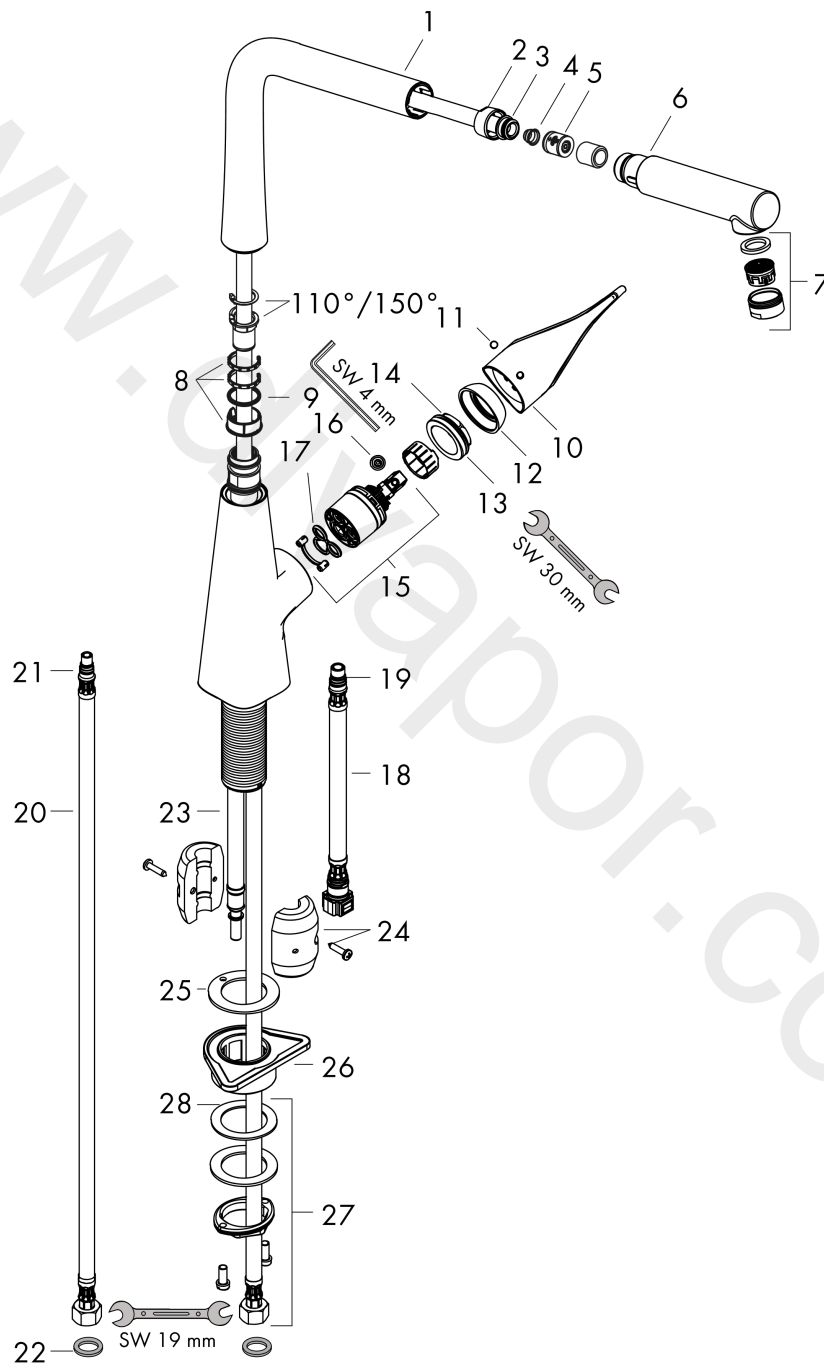

Finish: **Chrome** Article Number: **14781000**

Flowchart

Metris M71
Single lever kitchen mixer 320, EcoSmart, pull-out spout, 1jet
 Finish: **Chrome** Article Number: **14781000**

Exploded Drawing

Year of production: >10/19

Metris M71**Single lever kitchen mixer 320, EcoSmart, pull-out spout, 1jet**Finish: **Chrome** Article Number: **14781000****Spare part list**

Year of production: >10/19

Pos.	Description	Article Number	Price	PU
1	spout cpl.	92127000	£ 110,00	1
2	nut	92755000	£ 20,50	1
3	O-ring 11x2	98127000	£ 3,30	1
4	filter	97735000	£ 3,30	1
5	flow limiter / non return valve	95376000	£ 25,00	1
6	handspray	92128019	-	1
7	aerator laminar M24x1 (15 l/min)	92517000	£ 20,50	1
8	set of lever collars	98365000	£ 9,00	1
9	O-ring 21x2,5	98211000	£ 3,30	1
10	handle	98455000	£ 64,00	1
11	screw cover	96338000	£ 3,30	1
12	flange	95498000	£ 9,00	1
13	nut	97209000	£ 16,10	1
14	O-Ring 32x2	98193000	£ 3,30	1
15	cartridge, assy	95646001	£ 96,00	1
16	locking screw for handle	95140000	£ 6,10	1
17	seal	95008000	£ 9,00	1
18	connection hose 600 mm M10x1	95561000	£ 25,00	1
19	O-ring 8x1,75	97827000	£ 3,30	1
20	connection hose 900 mm M8x0,75 G3/8	96316000	£ 43,00	1
21	O-ring 7x1,5	98422000	£ 3,30	1
22	sealing set	95581000	£ 6,10	1
23	hose 1,50 m	95507000	£ 79,00	1
24	weight	92500000	£ 43,00	1
25	seal	92582000	£ 3,30	1
26	support	97523000	£ 6,10	1
27	fixing set (Ø 34)	95049000	£ 16,10	1
28	lever collar	97548000	£ 3,30	1
a	set of adapters	93395000	£ 25,00	1