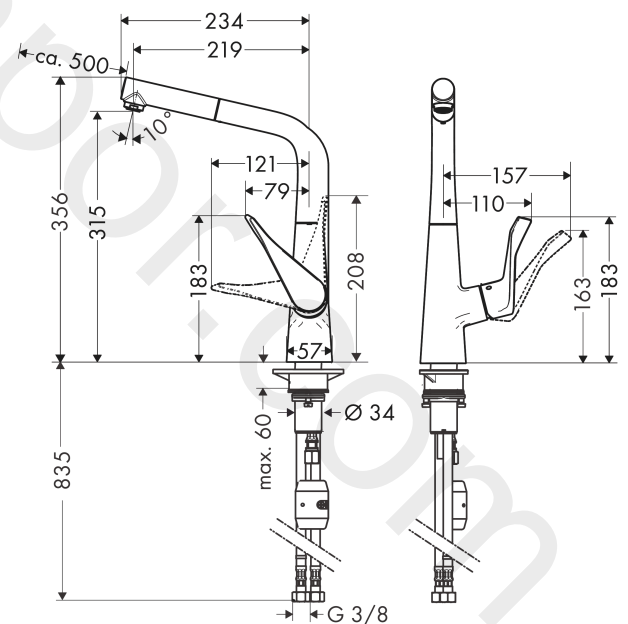

Scale drawing