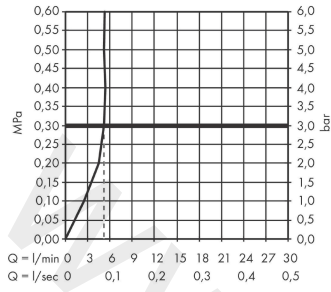

Metris M71

Single lever kitchen mixer 320, EcoSmart, pull-out spout, 1jet

Finish: **Chrome** Article Number: **14781000**

Flowchart