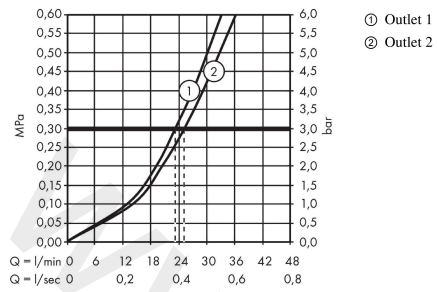

### Scale drawing

sanibel 5001

Finish: **Chrome**

Article Number: **14738000**

Flowchart

sanibel 5001

Finish: **Chrome**

Article Number: **14738000**