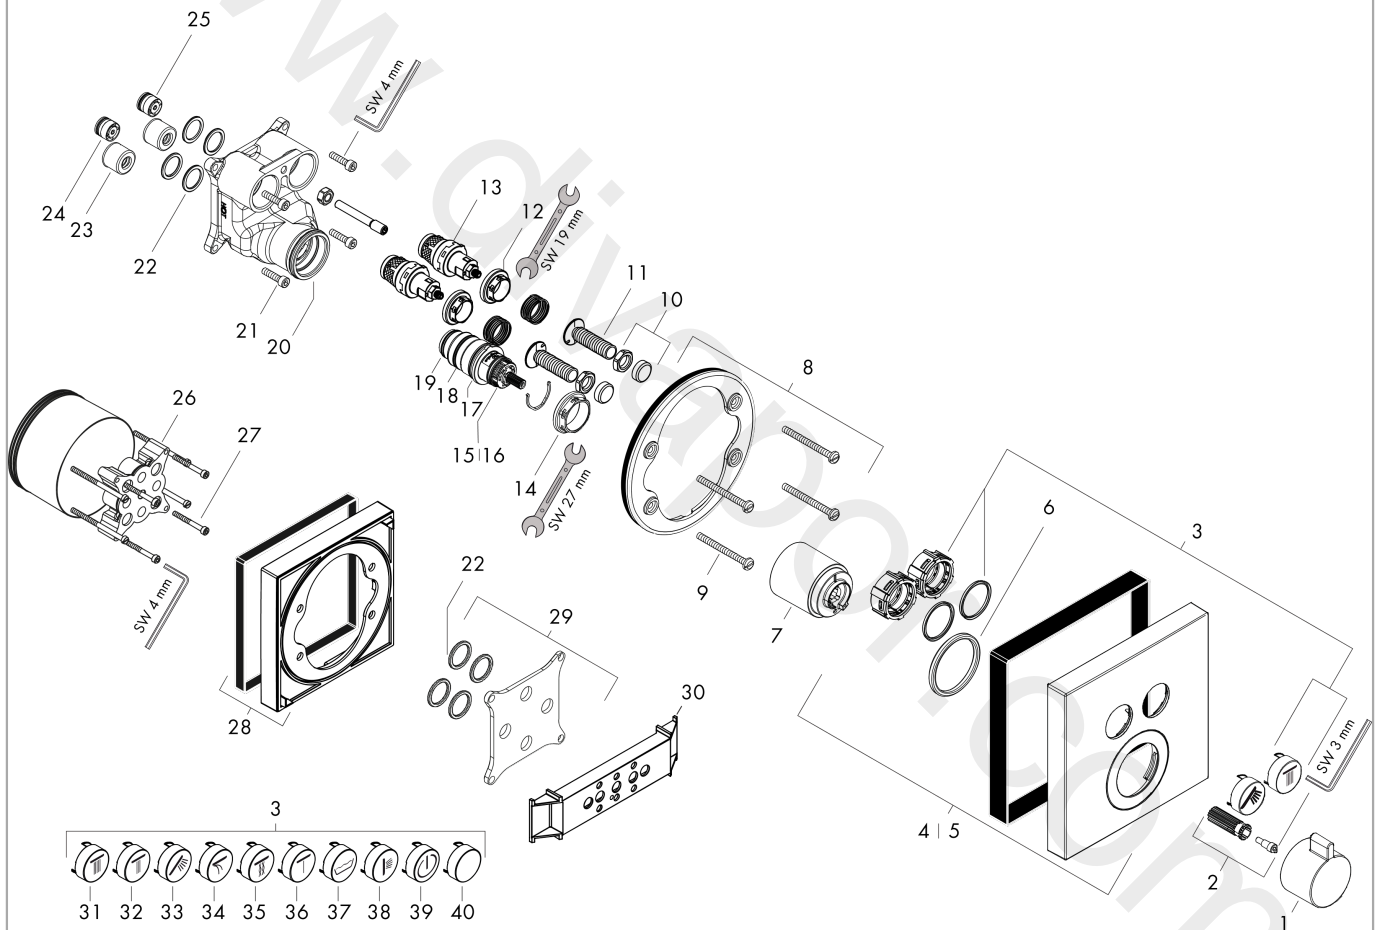

### Product image

### Scale drawing

sanibel 5001

Finish: **Chrome**

Article Number: **14738000**

Flowchart

sanibel 5001

Finish: **Chrome**

Article Number: **14738000**

Exploded Drawing

Year of production: >04/18

**sanibel 5001**

 Finish: **Chrome** Article Number: **14738000**

**Spare part list**

Year of production: &gt;04/18

Pos.	Description	Article Number	Price	PU
1	handle for thermostat	92215000	£ 64,00	1
2	handle fixing set	95843000	£ 9,00	1
3	set of symbols	92218000	£ 79,00	1
4	escutcheon 155 / 155 mm	92217000	£ 110,00	1
5	escutcheon for exchanged connections	92393000	£ 96,00	1
6	O-ring 44x4	98471000	£ 9,00	1
7	sleeve	92216000	£ 35,00	1
8	holder for escutcheon	98793000	£ 43,00	1
9	set of fixing screws	96454000	£ 9,00	1
10	nut and flange	92696000	£ 16,10	1
11	Select-adapter	92219000	£ 6,10	1
12	nut	98368000	£ 13,30	1
13	shut off unit	95758000	£ 110,00	1
14	nut	98913000	£ 20,50	1
15	thermostat cartridge	98282000	£ 110,00	1
16	cartridge for exchanged connections	92373000	£ 275,00	1
17	O-ring 25x2,5	92146000	£ 9,00	1
18	O-ring 25x1,5	98146000	£ 3,30	1
19	O-ring 20x1,5	98197000	£ 3,30	1
20	O-ring 36x2	98156000	£ 3,30	1
21	set of screws	96525000	£ 9,00	1
22	O-ring 16x2	98133000	£ 3,30	1
23	noise reduction	94073000	£ 25,00	1
24	non return valve (pressure-resistant up to 2 MPa)	92594000	£ 16,10	1
25	non return valve	97980000	£ 16,10	1
26	extension 25 mm	13595000	£ 75,00	1
27	set of fixing screws	97747000	£ 3,30	1
28	extension 22 mm	13593000	£ 79,00	1
29	compensation set 1°	95521000	£ 173,00	1
30	fit-up aid	92540000	£ 14,10	1
31	symbol head shower Rain large	93571880	£ 9,00	1
32	symbol head shower Rain small	93572880	£ 9,00	1
33	symbol handshower	93573880	£ 9,00	1
34	symbol Flood jet	93574880	£ 9,00	1
35	symbol Whirl	93575880	£ 9,00	1
36	symbol Mono	93576880	£ 9,00	1
37	symbol tub	93577880	£ 9,00	1
38	symbol body shower	93578880	£ 9,00	1
39	symbol ON/OFF	93579880	£ 9,00	1
40	pushbutton	93955880	£ 20,50	1
a	concealed item	01800180	£ 163,00	1