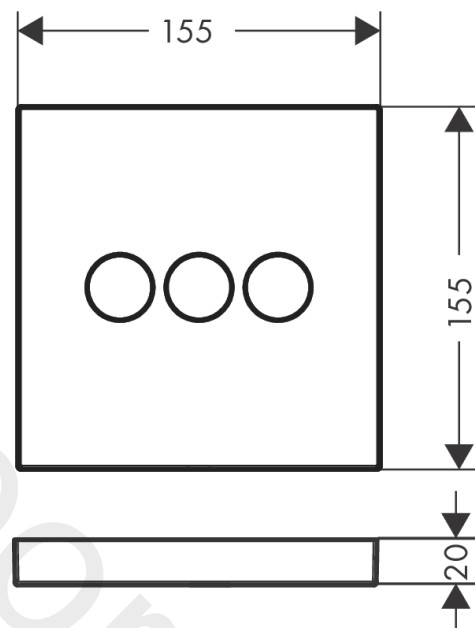

sanibel 5001

Finish: **Chrome** Article Number: **14736000**

Description

product features

- 3 functions
- simultaneous use of several outlets
- Start/stop valve to operate the functions
- maximum flow rate at 3 bar: 30 l/min
- connection type: basic set
- thermostat is delivered with buttons Rain large, Waterfall, hand shower

Technology

Product image

Scale drawing

Flowchart

sanibel 5001

Finish: **Chrome**

Article Number: **14736000**

Installation examples

sanibel 5001

Finish: **Chrome**

Article Number: **14736000**

Exploded Drawing

Year of production: >04/18

sanibel 5001

 Finish: **Chrome** Article Number: **14736000**

Spare part list

Year of production: >04/18

Pos.	Description	Article Number	Price	PU
1	set of symbols	92218000	£ 79,00	1
2	escutcheon 155 / 155 mm	92227000	£ 96,00	1
3	holder for escutcheon	98793000	£ 43,00	1
4	set of fixing screws	96454000	£ 9,00	1
5	nut and flange	92696000	£ 16,10	1
6	Select-adapter	92219000	£ 6,10	1
7	nut	98368000	£ 13,30	1
8	shut off unit	95758000	£ 110,00	1
9	set of screws	96525000	£ 9,00	1
10	O-ring 16x2	98133000	£ 3,30	1
11	noise reduction	94073000	£ 25,00	1
12	extension 25 mm	13595000	£ 75,00	1
13	set of fixing screws	97747000	£ 3,30	1
14	extension 22 mm	13593000	£ 79,00	1
15	extension 10 mm for iBox universal with shut-off unit	92332000	£ 137,00	1
16	compensation set 1°	95521000	£ 173,00	1
17	flushing unit complete	15956000	-	1
18	fit-up aid	92540000	£ 14,10	1
19	symbol head shower Rain large	93571880	£ 9,00	1
20	symbol head shower Rain small	93572880	£ 9,00	1
21	symbol handshower	93573880	£ 9,00	1
22	symbol Flood jet	93574880	£ 9,00	1
23	symbol Whirl	93575880	£ 9,00	1
24	symbol Mono	93576880	£ 9,00	1
25	symbol tub	93577880	£ 9,00	1
26	symbol body shower	93578880	£ 9,00	1
27	symbol ON/OFF	93579880	£ 9,00	1
28	pushbutton	93955880	£ 20,50	1
a	concealed item	01800180	£ 163,00	1