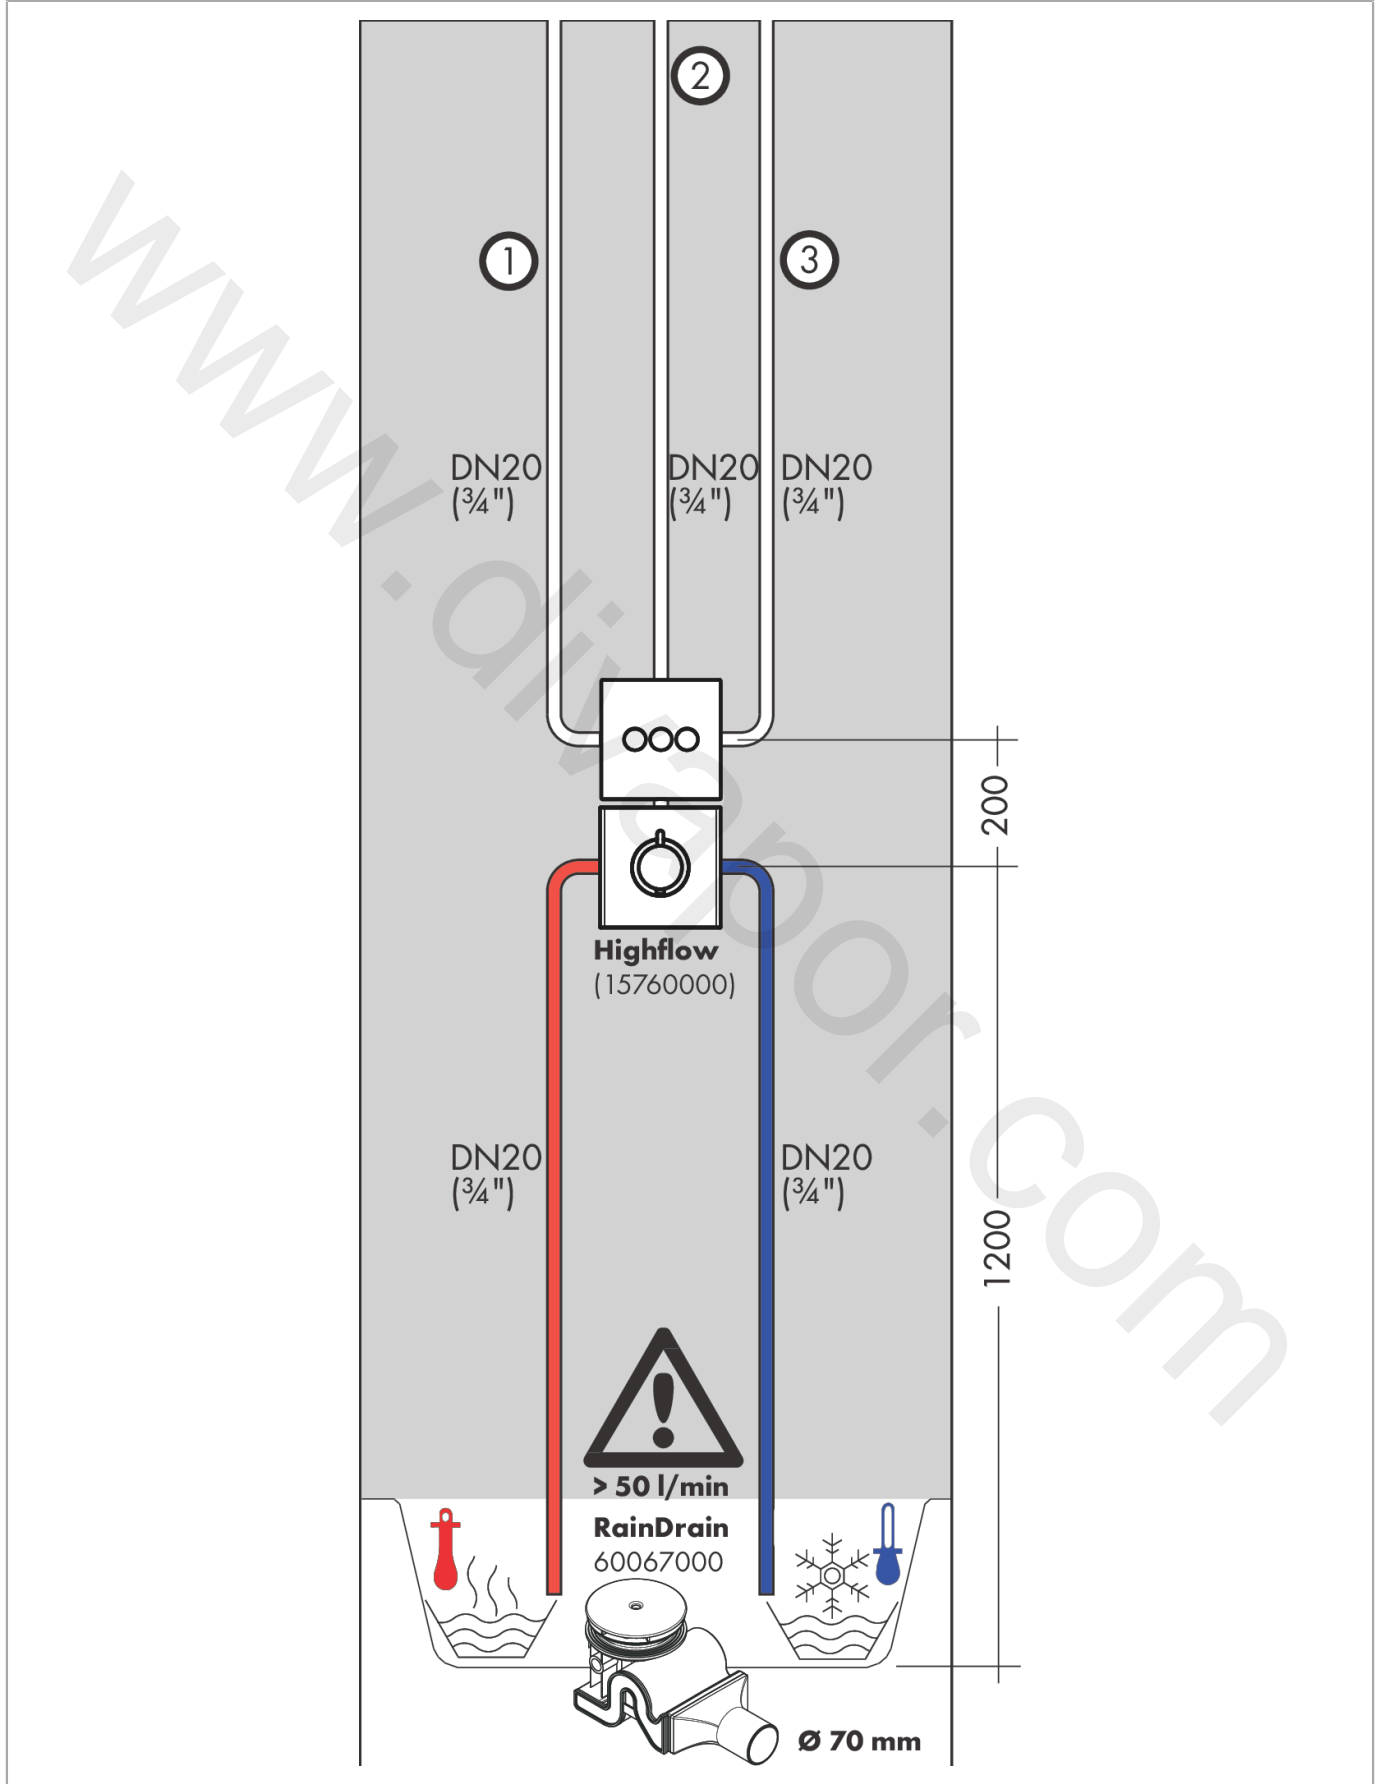

sanibel 5001

Finish: **Chrome** Article Number: **14736000**

Description

product features

- 3 functions
- simultaneous use of several outlets
- Start/stop valve to operate the functions
- maximum flow rate at 3 bar: 30 l/min
- connection type: basic set
- thermostat is delivered with buttons Rain large, Waterfall, hand shower

Technology

Product image

Scale drawing

Flowchart

sanibel 5001

Finish: **Chrome**

Article Number: **14736000**

Installation examples

sanibel 5001

Finish: **Chrome**

Article Number: **14736000**

Exploded Drawing

Year of production: >04/18

sanibel 5001

 Finish: **Chrome** Article Number: **14736000**

Spare part list

Year of production: >04/18

Pos.	Description	Article Number	Price	PU
1	set of symbols	92218000	£ 79,00	1
2	escutcheon 155 / 155 mm	92227000	£ 96,00	1
3	holder for escutcheon	98793000	£ 43,00	1
4	set of fixing screws	96454000	£ 9,00	1
5	nut and flange	92696000	£ 16,10	1
6	Select-adapter	92219000	£ 6,10	1
7	nut	98368000	£ 13,30	1
8	shut off unit	95758000	£ 110,00	1
9	set of screws	96525000	£ 9,00	1
10	O-ring 16x2	98133000	£ 3,30	1
11	noise reduction	94073000	£ 25,00	1
12	extension 25 mm	13595000	£ 75,00	1
13	set of fixing screws	97747000	£ 3,30	1
14	extension 22 mm	13593000	£ 79,00	1
15	extension 10 mm for iBox universal with shut-off unit	92332000	£ 137,00	1
16	compensation set 1°	95521000	£ 173,00	1
17	flushing unit complete	15956000	-	1
18	fit-up aid	92540000	£ 14,10	1
19	symbol head shower Rain large	93571880	£ 9,00	1
20	symbol head shower Rain small	93572880	£ 9,00	1
21	symbol handshower	93573880	£ 9,00	1
22	symbol Flood jet	93574880	£ 9,00	1
23	symbol Whirl	93575880	£ 9,00	1
24	symbol Mono	93576880	£ 9,00	1
25	symbol tub	93577880	£ 9,00	1
26	symbol body shower	93578880	£ 9,00	1
27	symbol ON/OFF	93579880	£ 9,00	1
28	pushbutton	93955880	£ 20,50	1
a	concealed item	01800180	£ 163,00	1