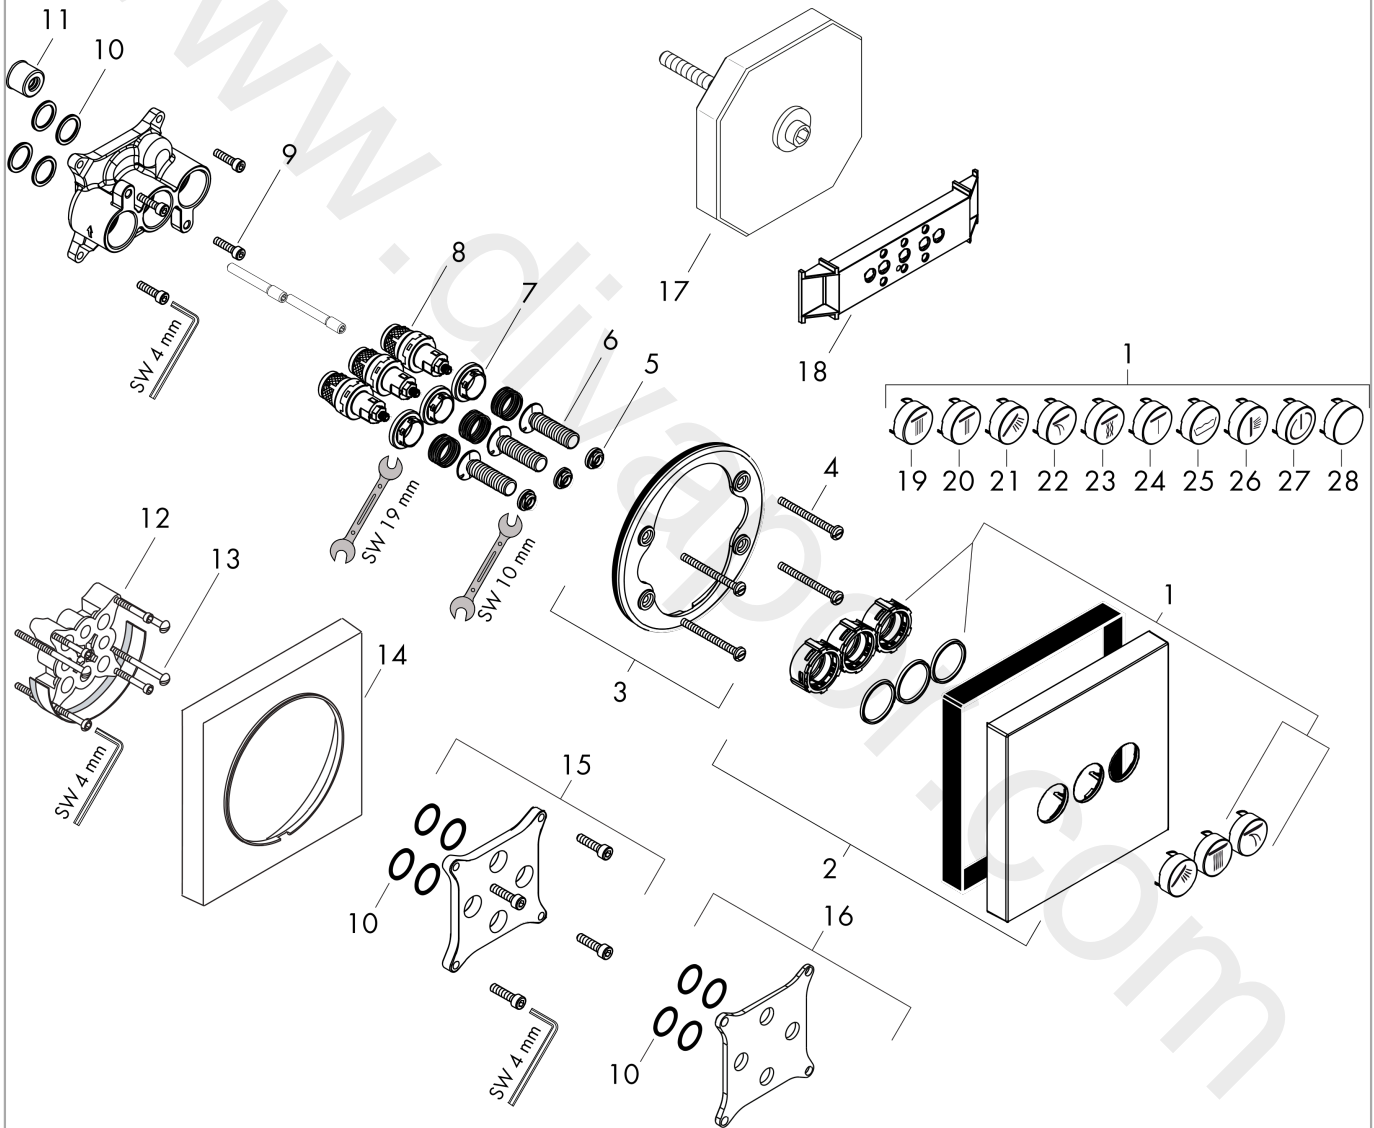

sanibel 5001

Finish: **Chrome** Article Number: **14736000**

Description

product features

- 3 functions
- simultaneous use of several outlets
- Start/stop valve to operate the functions
- maximum flow rate at 3 bar: 30 l/min
- connection type: basic set
- thermostat is delivered with buttons Rain large, Waterfall, hand shower

Technology

Product image

Scale drawing

Flowchart

sanibel 5001

Finish: **Chrome**

Article Number: **14736000**

Installation examples

sanibel 5001

Finish: **Chrome**

Article Number: **14736000**

Exploded Drawing

Year of production: >04/18

sanibel 5001

 Finish: **Chrome** Article Number: **14736000**

Spare part list

Year of production: >04/18

Pos.	Description	Article Number	Price	PU
1	set of symbols	92218000	£ 79,00	1
2	escutcheon 155 / 155 mm	92227000	£ 96,00	1
3	holder for escutcheon	98793000	£ 43,00	1
4	set of fixing screws	96454000	£ 9,00	1
5	nut and flange	92696000	£ 16,10	1
6	Select-adapter	92219000	£ 6,10	1
7	nut	98368000	£ 13,30	1
8	shut off unit	95758000	£ 110,00	1
9	set of screws	96525000	£ 9,00	1
10	O-ring 16x2	98133000	£ 3,30	1
11	noise reduction	94073000	£ 25,00	1
12	extension 25 mm	13595000	£ 75,00	1
13	set of fixing screws	97747000	£ 3,30	1
14	extension 22 mm	13593000	£ 79,00	1
15	extension 10 mm for iBox universal with shut-off unit	92332000	£ 137,00	1
16	compensation set 1°	95521000	£ 173,00	1
17	flushing unit complete	15956000	-	1
18	fit-up aid	92540000	£ 14,10	1
19	symbol head shower Rain large	93571880	£ 9,00	1
20	symbol head shower Rain small	93572880	£ 9,00	1
21	symbol handshower	93573880	£ 9,00	1
22	symbol Flood jet	93574880	£ 9,00	1
23	symbol Whirl	93575880	£ 9,00	1
24	symbol Mono	93576880	£ 9,00	1
25	symbol tub	93577880	£ 9,00	1
26	symbol body shower	93578880	£ 9,00	1
27	symbol ON/OFF	93579880	£ 9,00	1
28	pushbutton	93955880	£ 20,50	1
a	concealed item	01800180	£ 163,00	1