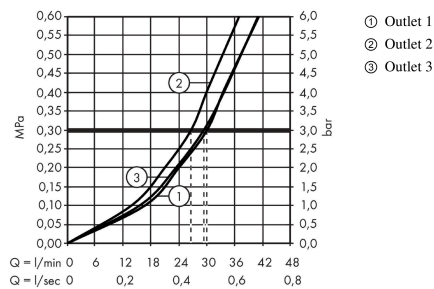

sanibel 5001

Finish: **Chrome** Article Number: **14736000**

Description

product features

- 3 functions
- simultaneous use of several outlets
- Start/stop valve to operate the functions
- maximum flow rate at 3 bar: 30 l/min
- connection type: basic set
- thermostat is delivered with buttons Rain large, Waterfall, hand shower

Technology

Product image

Scale drawing

Flowchart

sanibel 5001

Finish: **Chrome**

Article Number: **14736000**

Installation examples