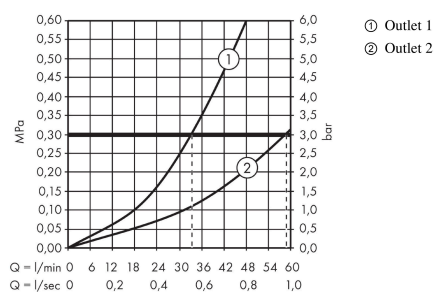

Technology

Product image

Scale drawing

Flowchart

sanibel 5001

Finish: **Chrome**

Article Number: **14733000**

Exploded Drawing

Year of production: >04/18

sanibel 5001

 Finish: **Chrome** Article Number: **14733000**

Spare part list

Year of production: >04/18

Pos.	Description	Article Number	Price	PU
1	handle for thermostat	98474000	£ 64,00	1
2	adapter for handle	96435000	£ 20,50	1
3	set of symbols	92218000	£ 79,00	1
4	escutcheon 155 / 155 mm	92235000	£ 137,00	1
5	O-ring 48x5	98174000	£ 3,30	1
6	sleeve	97439000	£ 43,00	1
7	holder for escutcheon	98793000	£ 43,00	1
8	set of fixing screws	96454000	£ 9,00	1
9	thermostat cartridge	96633000	£ 137,00	1
10	O-ring 43x1,5	98148000	£ 3,30	1
11	sealing set	96636000	£ 51,00	1
12	O-ring 38x2,5	98198000	£ 6,10	1
13	O-ring 34x2	98383000	£ 6,10	1
14	O-ring 26x2	98147000	£ 3,30	1
15	nut and flange	92696000	£ 16,10	1
16	Select-adapter	92219000	£ 6,10	1
17	nut	98368000	£ 13,30	1
18	shut off unit	95758000	£ 110,00	1
19	set of screws	96525000	£ 9,00	1
20	O-ring 16x2	98133000	£ 3,30	1
21	noise reduction	94073000	£ 25,00	1
22	non return valve (pressure-resistant up to 2 MPa)	92594000	£ 16,10	1
23	filter	98513000	£ 3,30	1
24	non return valve	97980000	£ 16,10	1
25	extension 25 mm	13595000	£ 75,00	1
26	set of fixing screws	97747000	£ 3,30	1
27	extension 22 mm	13593000	£ 79,00	1
28	compensation set 1°	95521000	£ 173,00	1
29	fit-up aid	92540000	£ 14,10	1
30	symbol head shower Rain large	93571880	£ 9,00	1
31	symbol head shower Rain small	93572880	£ 9,00	1
32	symbol handshower	93573880	£ 9,00	1
33	symbol Flood jet	93574880	£ 9,00	1
34	symbol Whirl	93575880	£ 9,00	1
35	symbol Mono	93576880	£ 9,00	1
36	symbol tub	93577880	£ 9,00	1
37	symbol body shower	93578880	£ 9,00	1
38	pushbutton	93955880	£ 20,50	1
39	symbol ON/OFF	93579880	£ 9,00	1
a	concealed item	01800180	£ 163,00	1
b	shut off unit (special)	92361000	£ 110,00	1