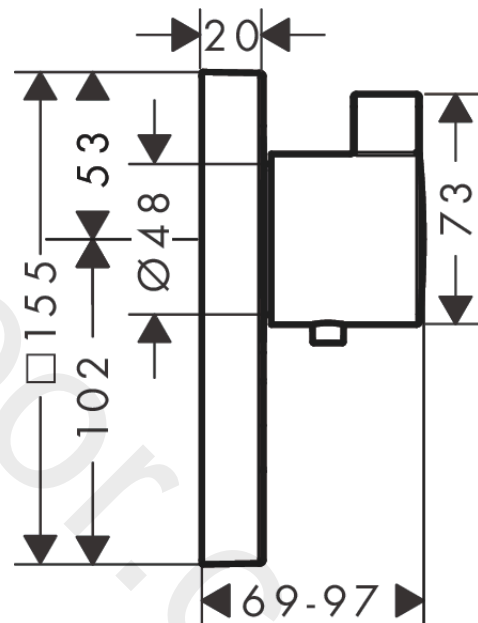

sanibel 5001

Finish: **Chrome** Article Number: **14733000**

Description

product features

- 1 function and 1 additional outlet
- Select push-button on/off control for 1 outlet
- thermostat cartridge, Start/stop valve to operate the functions
- flow rate upper outlet: 59 l/min
- min. operating pressure: 1 bar
- max. operating pressure: 10 bar
- Safety stop at 40 °C
- temperature limitation adjustable
- connection type: basic set
- thermostat is delivered with button hand shower

Technology

Product image

Scale drawing

Flowchart

sanibel 5001

Finish: **Chrome**

Article Number: **14733000**

Exploded Drawing