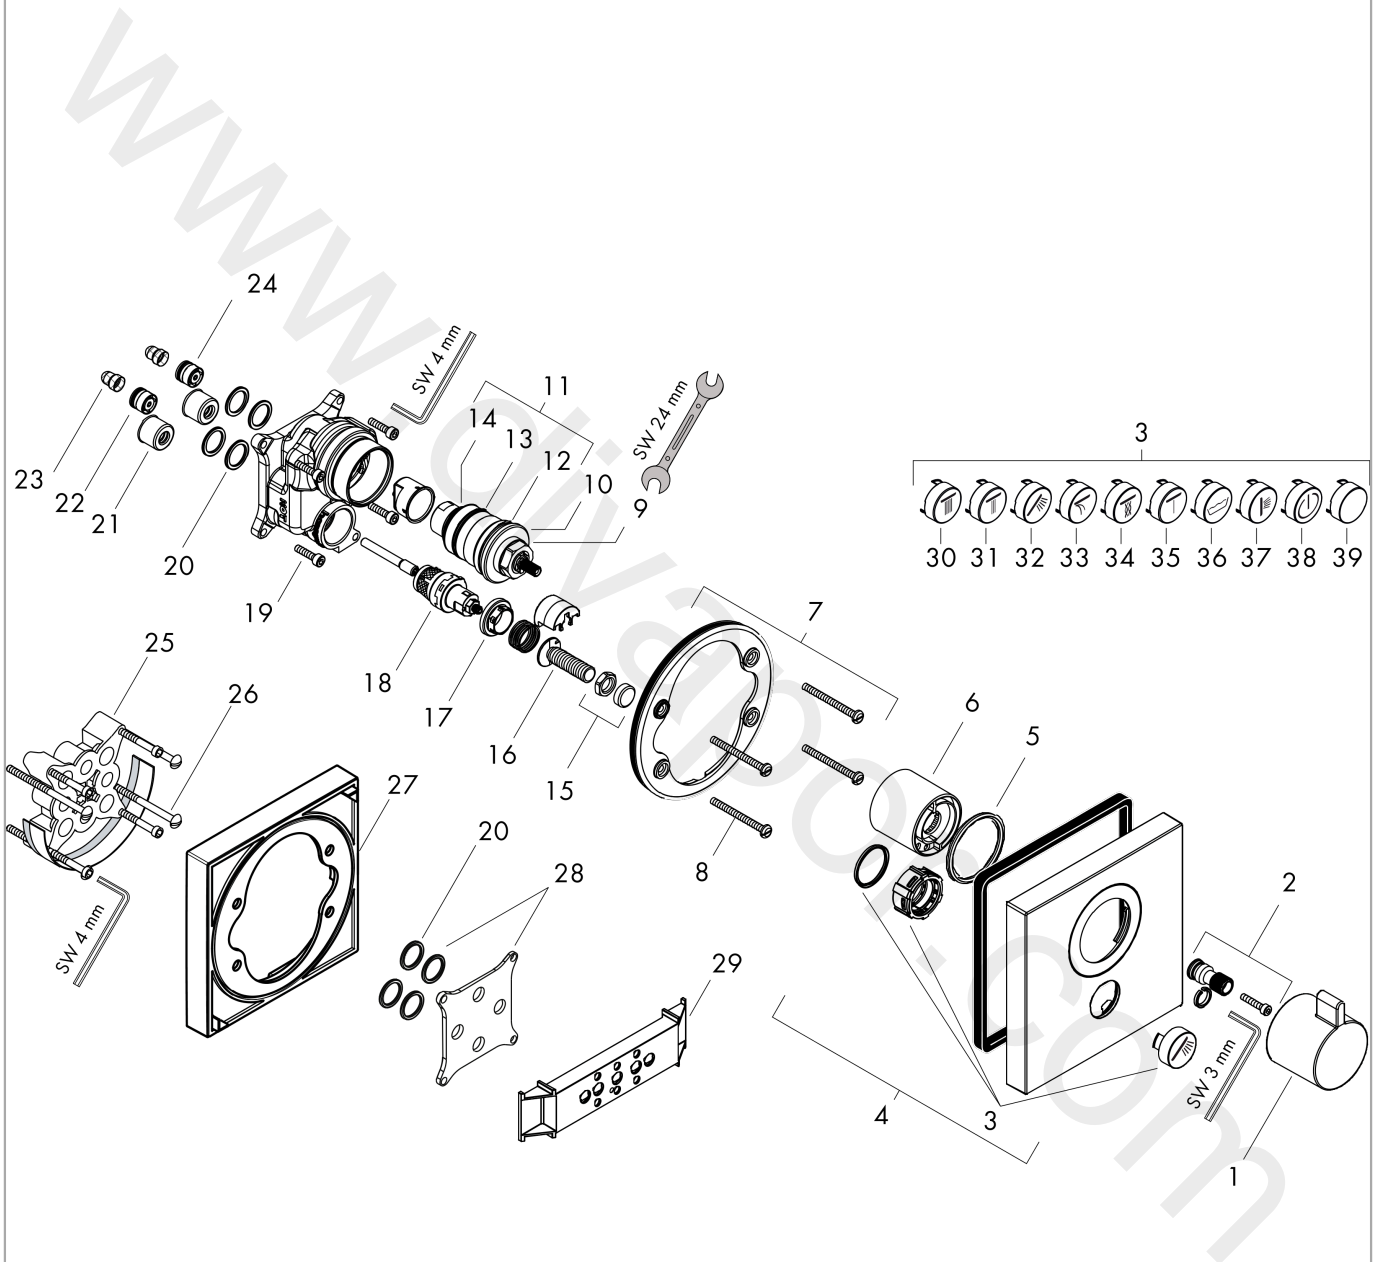

Technology

Product image

Scale drawing

Flowchart

sanibel 5001

Finish: **Chrome**

Article Number: **14733000**

Exploded Drawing

Year of production: >04/18

sanibel 5001

 Finish: **Chrome** Article Number: **14733000**

Spare part list

Year of production: >04/18

Pos.	Description	Article Number	Price	PU
1	handle for thermostat	98474000	£ 64,00	1
2	adapter for handle	96435000	£ 20,50	1
3	set of symbols	92218000	£ 79,00	1
4	escutcheon 155 / 155 mm	92235000	£ 137,00	1
5	O-ring 48x5	98174000	£ 3,30	1
6	sleeve	97439000	£ 43,00	1
7	holder for escutcheon	98793000	£ 43,00	1
8	set of fixing screws	96454000	£ 9,00	1
9	thermostat cartridge	96633000	£ 137,00	1
10	O-ring 43x1,5	98148000	£ 3,30	1
11	sealing set	96636000	£ 51,00	1
12	O-ring 38x2,5	98198000	£ 6,10	1
13	O-ring 34x2	98383000	£ 6,10	1
14	O-ring 26x2	98147000	£ 3,30	1
15	nut and flange	92696000	£ 16,10	1
16	Select-adapter	92219000	£ 6,10	1
17	nut	98368000	£ 13,30	1
18	shut off unit	95758000	£ 110,00	1
19	set of screws	96525000	£ 9,00	1
20	O-ring 16x2	98133000	£ 3,30	1
21	noise reduction	94073000	£ 25,00	1
22	non return valve (pressure-resistant up to 2 MPa)	92594000	£ 16,10	1
23	filter	98513000	£ 3,30	1
24	non return valve	97980000	£ 16,10	1
25	extension 25 mm	13595000	£ 75,00	1
26	set of fixing screws	97747000	£ 3,30	1
27	extension 22 mm	13593000	£ 79,00	1
28	compensation set 1°	95521000	£ 173,00	1
29	fit-up aid	92540000	£ 14,10	1
30	symbol head shower Rain large	93571880	£ 9,00	1
31	symbol head shower Rain small	93572880	£ 9,00	1
32	symbol handshower	93573880	£ 9,00	1
33	symbol Flood jet	93574880	£ 9,00	1
34	symbol Whirl	93575880	£ 9,00	1
35	symbol Mono	93576880	£ 9,00	1
36	symbol tub	93577880	£ 9,00	1
37	symbol body shower	93578880	£ 9,00	1
38	pushbutton	93955880	£ 20,50	1
39	symbol ON/OFF	93579880	£ 9,00	1
a	concealed item	01800180	£ 163,00	1
b	shut off unit (special)	92361000	£ 110,00	1