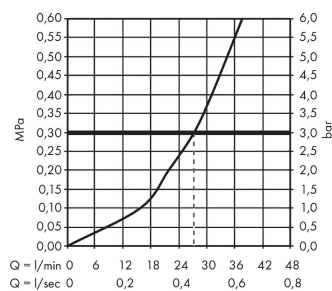

sanibel 5001
Thermostat for concealed installation for 1 function
Finish: **Chrome** Article Number: **14731000**

Description

product features

- 1 function
- thermostat cartridge, shut-off/ diverter valve
- maximum flow rate at 3 bar: 26 l/min
- Safety stop at 40 °C
- temperature limitation adjustable
- connection type: basic set

Certificates / Sustainability

Product image

Scale drawing

Flowchart