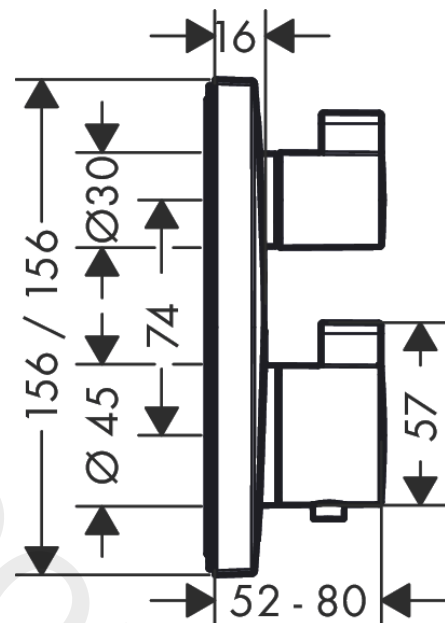

### product features

- 1 function
- thermostat cartridge, shut-off/ diverter valve
- maximum flow rate at 3 bar: 26 l/min
- Safety stop at 40 °C
- temperature limitation adjustable
- connection type: basic set

## Scale drawing

## Flowchart

**sanibel 5001**  
**Thermostat for concealed installation for 1 function**  
 Finish: **Chrome** Article Number: **14731000**

**Exploded Drawing**

Year of production: >04/18