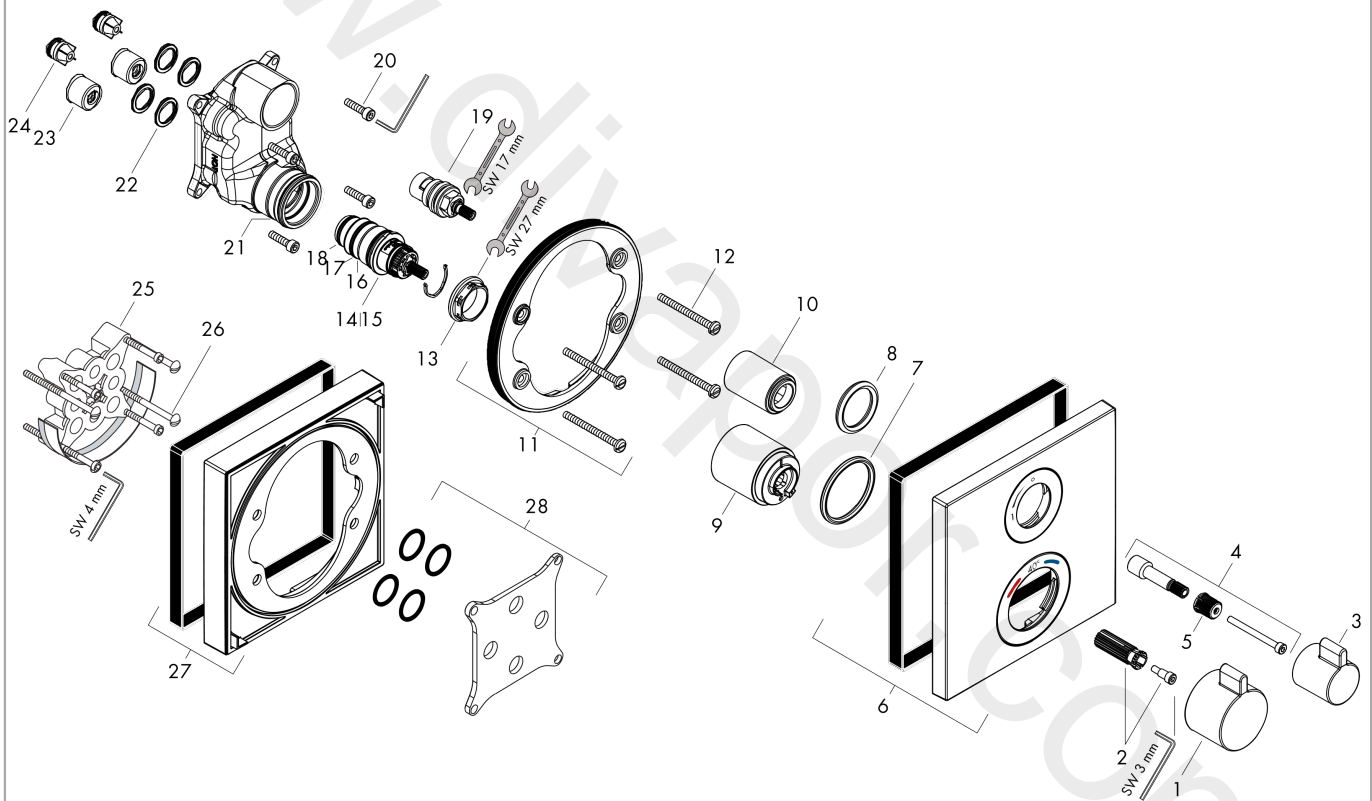

### product features

- 1 function
- thermostat cartridge, shut-off/ diverter valve
- maximum flow rate at 3 bar: 26 l/min
- Safety stop at 40 °C
- temperature limitation adjustable
- connection type: basic set

## Scale drawing

## Flowchart

**sanibel 5001**  
**Thermostat for concealed installation for 1 function**  
 Finish: **Chrome** Article Number: **14731000**

**Exploded Drawing**

Year of production: >04/18

## sanibel 5001

Thermostat for concealed installation for 1 function

Finish: **Chrome** Article Number: **14731000**