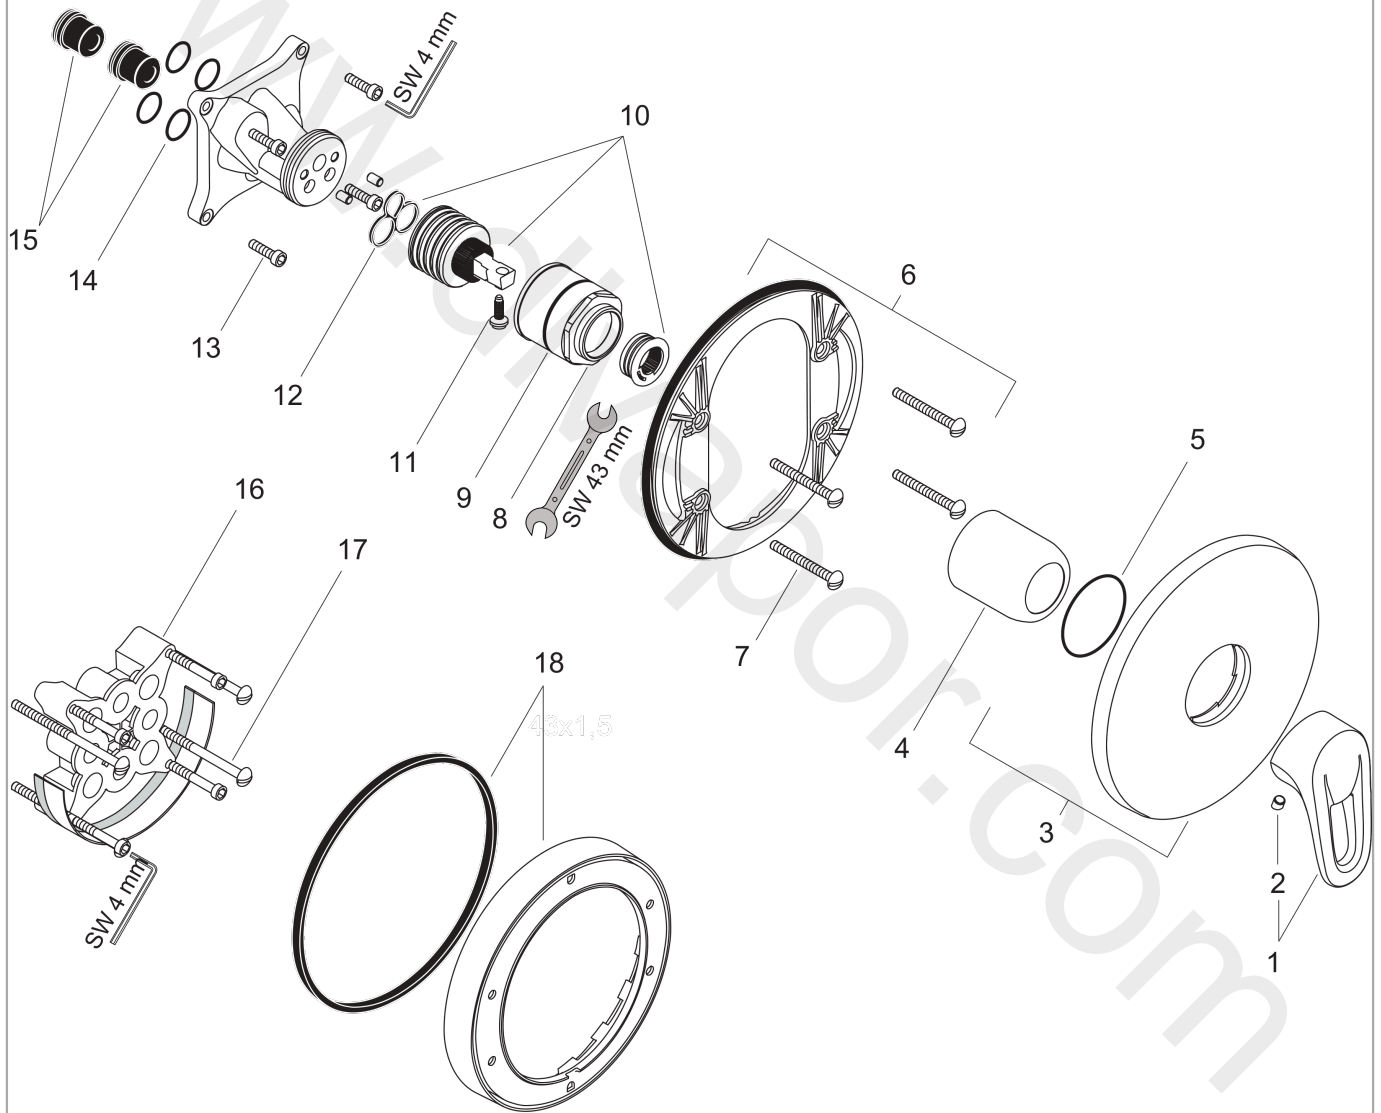

**Metropol E**  
**Single Lever Shower Mixer, for concealed installation**  
 Surfaces: Article Number: **14675090**

**Exploded Drawing**

Year of production: **06/05 - 01/12**

**Metropol E**  
**Single Lever Shower Mixer, for concealed installation**  
 Surfaces: Article Number: **14675090**

## Spare part list

Year of production: **06/05 - 01/12**

Pos.	Description	Article Number	Price	PU
1	handle	14094000	£ 51,00	1
2	screw cover	96338000	£ 3,30	1
3	escutcheon Ø 170 mm	96452000	£ 64,00	1
4	flange	95010990	£ 79,00	1
5	O-ring 48x5	98174000	£ 3,30	1
6	sub plate	96447000	£ 51,00	1
7	set of fixing screws	96454000	£ 9,00	1
8	nut	95007000	£ 51,00	1
9	O-ring 43x1,5	98148000	£ 3,30	1
10	cartridge, assy	92730000	£ 35,00	1
11	locking screw for handle	95140000	£ 6,10	1
12	seal	95008000	£ 9,00	1
13	set of screws	96525000	£ 9,00	1
14	O-ring 16x2	98133000	£ 3,30	1
15	noise reduction	94073000	£ 25,00	1
16	extension 25 mm	13595000	£ 75,00	1
17	set of fixing screws	97747000	£ 3,30	1
18	extension 22 mm (Ø 170 mm)	13596000	£ 72,00	1
a	concealed item	01800180	£ 163,00	1