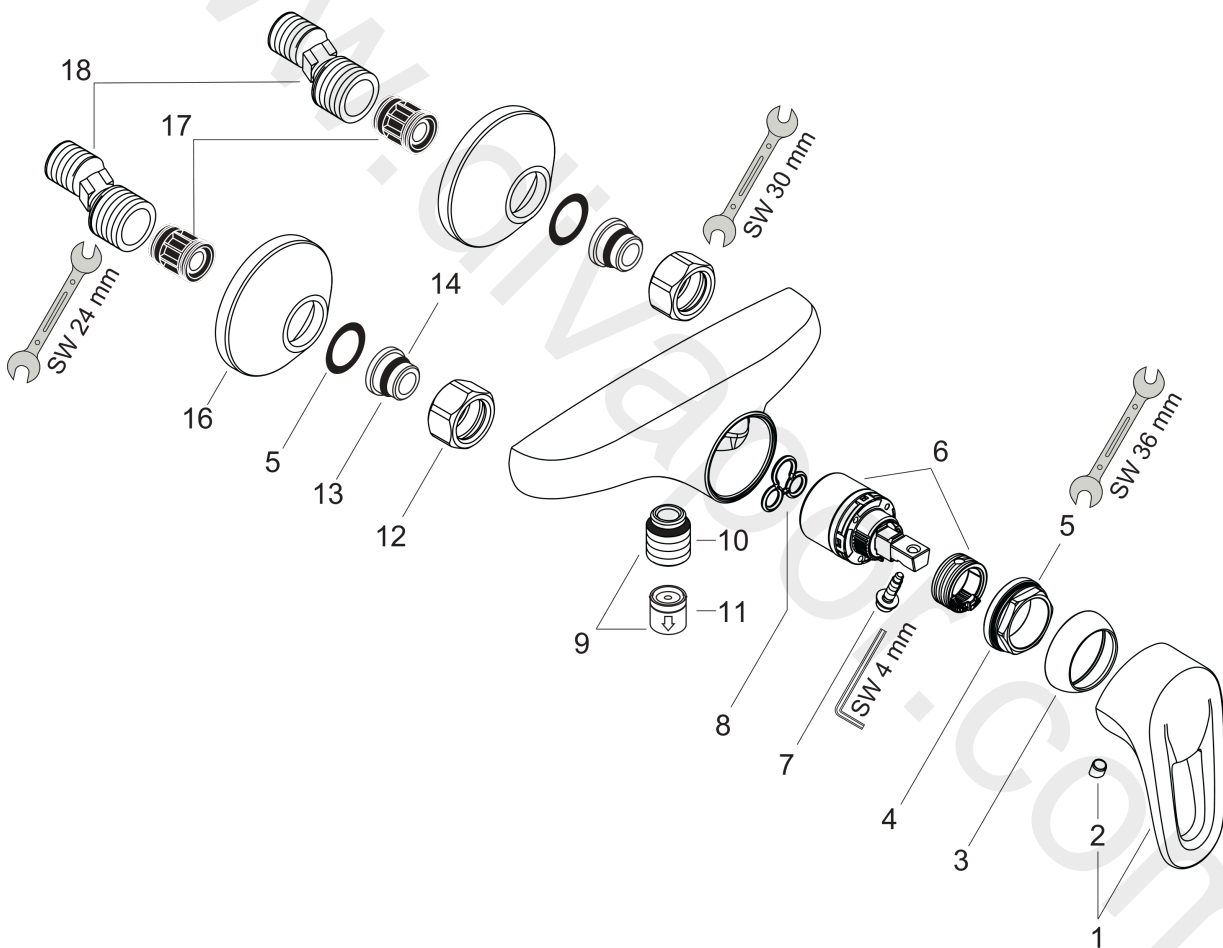

Metropol E

Single lever shower mixer for exposed installation with loop handle

Surfaces: Article Number: **14670090**

Exploded Drawing

Year of production: **06/05 - 04/09**

Metropol E

Single lever shower mixer for exposed installation with loop handle

Surfaces: Article Number: **14670090**

Spare part list

Year of production: **06/05 - 04/09**

Pos.	Description	Article Number	Price	PU
1	handle	14094000	£ 51,00	1
2	screw cover	96338000	£ 3,30	1
3	flange	96656990	£ 25,00	1
4	nut	96690000	£ 13,30	1
5	O-ring 36x2	98156000	£ 3,30	1
6	cartridge, assy	92730000	£ 35,00	1
7	locking screw for handle	96059000	£ 9,00	1
8	seal	95008000	£ 9,00	1
9	Hose Connection	96044000	£ 25,00	1
10	O-ring 14x2	98129000	£ 3,30	1
11	set of non return valves DW 15	94074000	£ 16,10	1
12	set of nuts	96157000	£ 35,00	1
13	connecting thread	97220000	£ 16,10	1
14	O-ring 15x2	98163000	£ 3,30	1
15	filter packing	96922000	£ 9,00	1
16	escutcheon Ø 70 mm	94135000	£ 13,30	1
17	noise reduction	96429000	£ 6,10	1
18	set of S-unions (±12 mm)	94140000	£ 51,00	1
a	set of S-unions (±32 mm)	98592000	£ 43,00	1