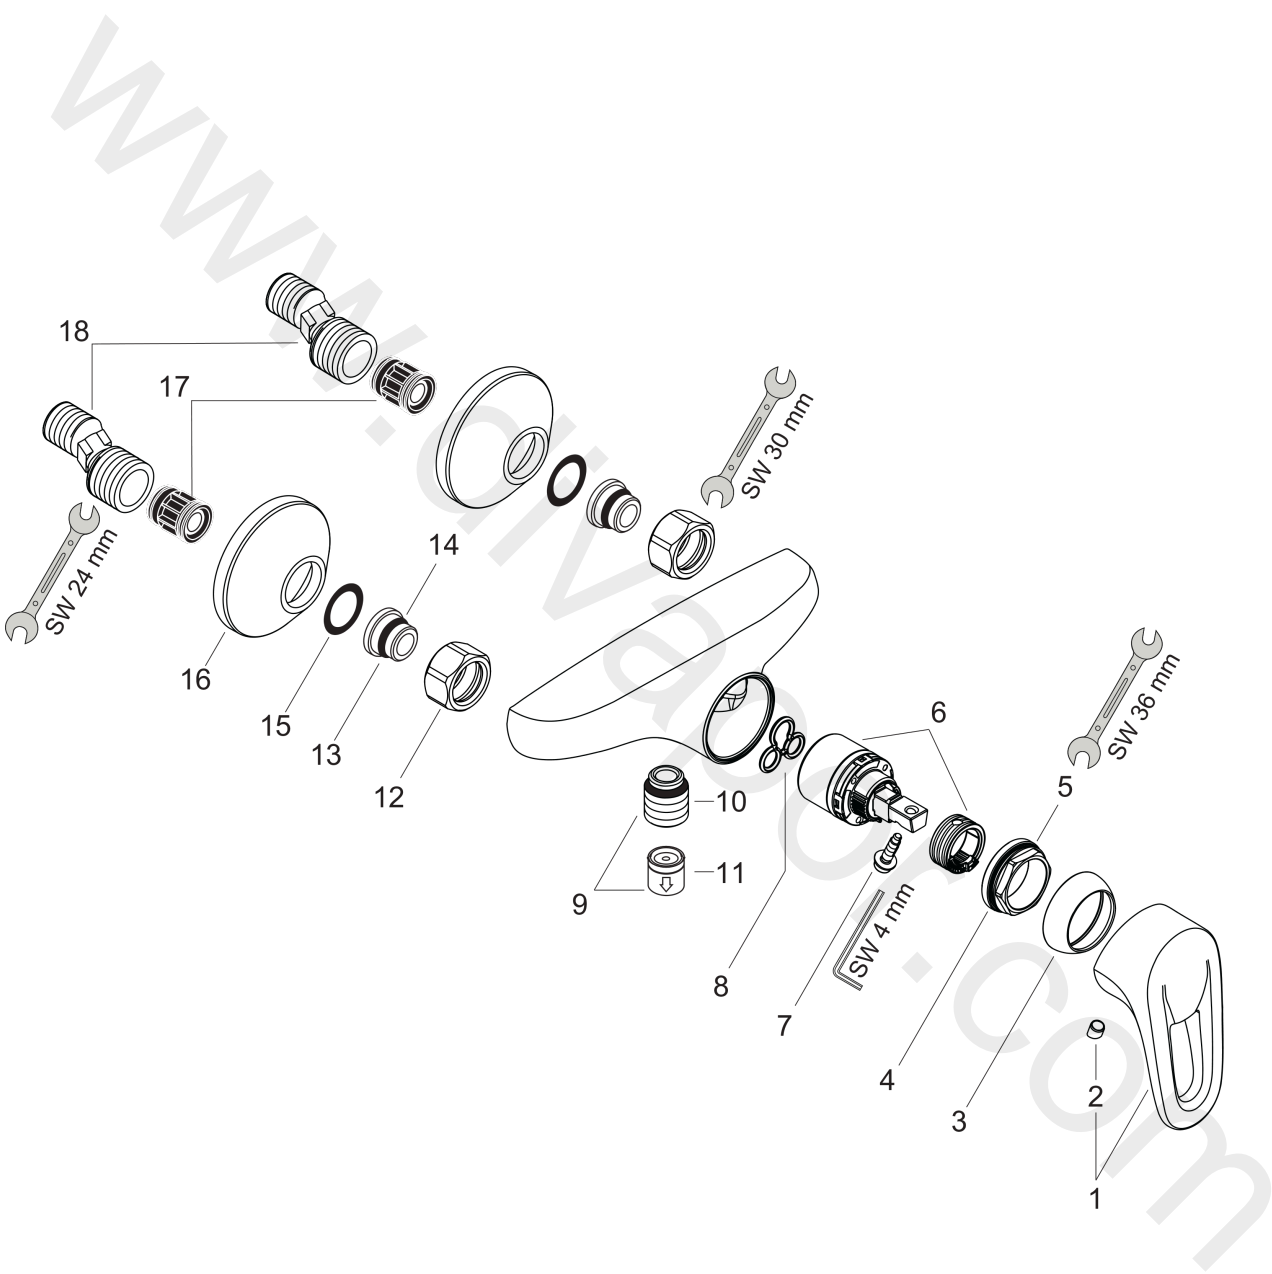

**Metropol E**

**Single lever shower mixer for exposed installation with loop handle**

Surfaces: Article Number: **14670090**

**Exploded Drawing**

Year of production: **05/09 - 06/12**

## Metropol E

Single lever shower mixer for exposed installation with loop handle

Surfaces: Article Number: **14670090**

### Spare part list

Year of production: **05/09 - 06/12**

Pos.	Description	Article Number	Price	PU
1	handle	14094000	£ 51,00	1
2	screw cover	96338000	£ 3,30	1
3	flange	96656990	£ 25,00	1
4	nut	96690000	£ 13,30	1
5	O-ring 36x2	98156000	£ 3,30	1
6	cartridge, assy	92730000	£ 35,00	1
7	locking screw for handle	95140000	£ 6,10	1
8	seal	95008000	£ 9,00	1
9	Hose Connection	96044000	£ 25,00	1
10	set of non return valves DW 15	94074000	£ 16,10	1
11	set of nuts	96157000	£ 35,00	1
12	connecting thread	97220000	£ 16,10	1
13	O-ring 15x2	98163000	£ 3,30	1
14	filter packing	96922000	£ 9,00	1
15	escutcheon Ø 70 mm	94135000	£ 13,30	1
16	noise reduction	96429000	£ 6,10	1
17	set of S-unions (±12 mm)	94140000	£ 51,00	1
18	O-ring 14x2	98129000	£ 3,30	1
a	set of S-unions (±32 mm)	98592000	£ 43,00	1