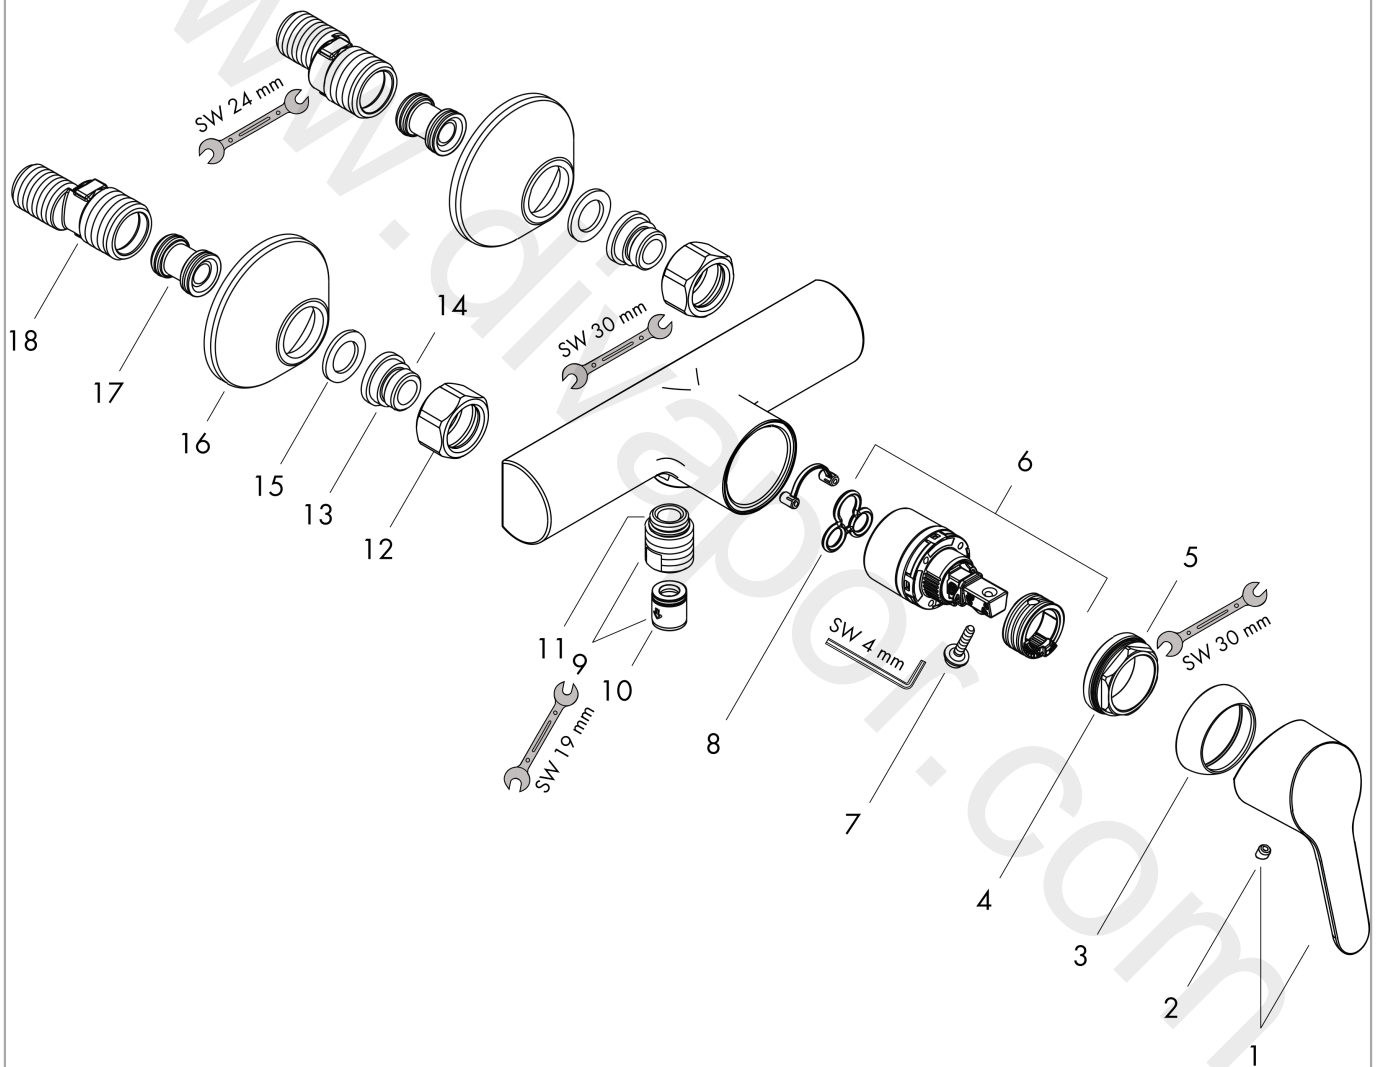

### product features

- 1 function
- centre distance:  $150 \pm 12$  mm
- maximum flow rate at 3 bar: 15 l/min
- flow rate of hand shower at 3 bar: 15 l/min
- ceramic cartridge
- temperature limitation adjustable
- non-return valve
- with silencer
- hose connection DN15
- connection dimension: DN15
- min. operating pressure: 1 bar
- max. operating pressure: 10 bar
- connection type: s-shaped connections

## Scale drawing

**Tica**  
**Single lever shower mixer for exposed installation**  
 Finish: **Chrome** Article Number: **14609000**

**Flowchart**

www.divapor.com

**Tica**  
**Single lever shower mixer for exposed installation**  
 Finish: **Chrome** Article Number: **14609000**

**Exploded Drawing**

Year of production: >06/21

**Tica**  
**Single lever shower mixer for exposed installation**  
 Finish: **Chrome** Article Number: **14609000**

## Spare part list

Year of production: >06/21

Pos.	Description	Article Number	Price	PU
1	-	94224000	£ 64,00	1
2	screw cover	96338000	£ 3,30	1
3	flange	97406000	£ 20,50	1
4	nut	97209000	£ 16,10	1
5	O-Ring 32x2	98193000	£ 3,30	1
6	cartridge, assy	92730000	£ 35,00	1
7	locking screw for handle	95140000	£ 6,10	1
8	seal	95008000	£ 9,00	1
9	Hose Connection	96044000	£ 25,00	1
10	set of non return valves DW 15	94074000	£ 16,10	1
11	O-ring 14x2	98129000	£ 3,30	1
12	set of nuts	96157000	£ 35,00	1
13	connecting thread	97220000	£ 16,10	1
14	O-ring 15x2	98163000	£ 3,30	1
15	filter packing	96922000	£ 9,00	1
16	escutcheon Ø 70 mm	94135000	£ 13,30	1
17	noise reduction	96429000	£ 6,10	1
18	set of S-unions (±12 mm)	94140000	£ 51,00	1