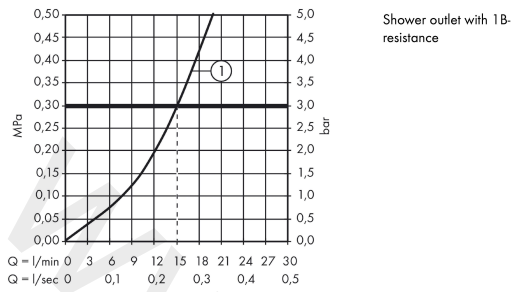

Tica
Single lever shower mixer for exposed installation
Finish: **Chrome** Article Number: **14609000**

Flowchart

www.divapor.com