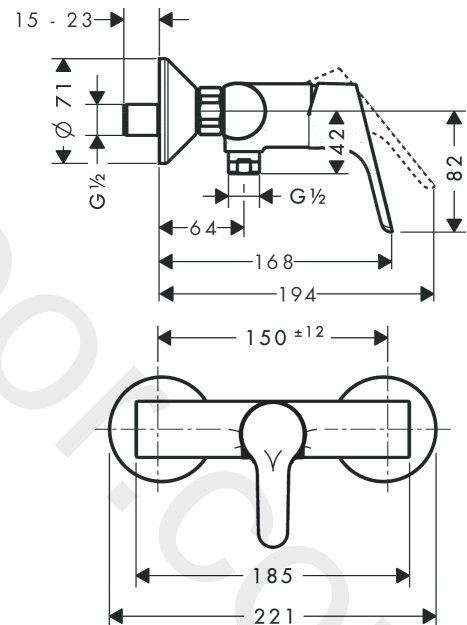

Scale drawing