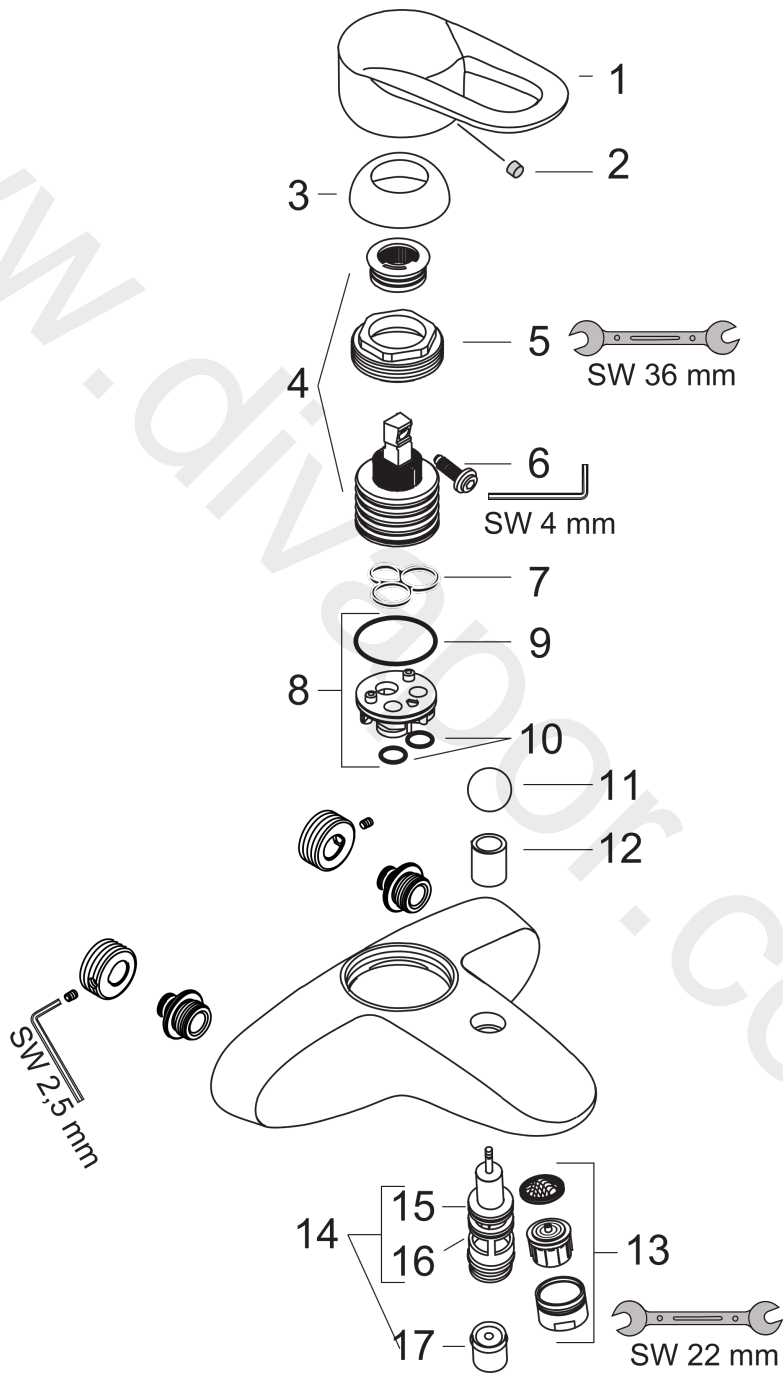

**Metropol**  
**Single Lever Bath Mixer DN15 for exposed fitting Switzerland**  
 Surfaces: Article Number: 14463000

Exploded Drawing

Year of production: 04/01 - 12/05

**Metropol**  
**Single Lever Bath Mixer DN15 for exposed fitting Switzerland**  
 Surfaces: Article Number: **14463000**

## Spare part list

Year of production: **04/01 - 12/05**

Pos.	Description	Article Number	Price	PU
1	handle	14092000	£ 79,00	1
2	screw cover	96338000	£ 3,30	1
3	flange	94192000	£ 20,50	1
4	cartridge, assy	92730000	£ 35,00	1
5	nut	94194000	£ 25,00	1
6	locking screw for handle	96059000	£ 9,00	1
7	seal	95008000	£ 9,00	1
8	adapter for cartridge	97773000	£ 9,00	1
9	O-Ring 32x2	98193000	£ 3,30	1
10	O-ring 9x1,8	98118000	£ 3,30	1
11	diverter knob	94078000	£ 16,10	1
12	sleeve	97738000	£ 6,10	1
13	aerator M24x1 (25 l/min)	13914000	£ 19,50	1
14	selector assy	94077000	£ 43,00	1
15	O-Ring 14x1,5	98201000	£ 3,30	1
16	O-ring 18x2	98181000	£ 6,10	1
17	set of non return valves DW 15	94074000	£ 16,10	1
a	diverter fixing device	97211000	£ 3,30	1