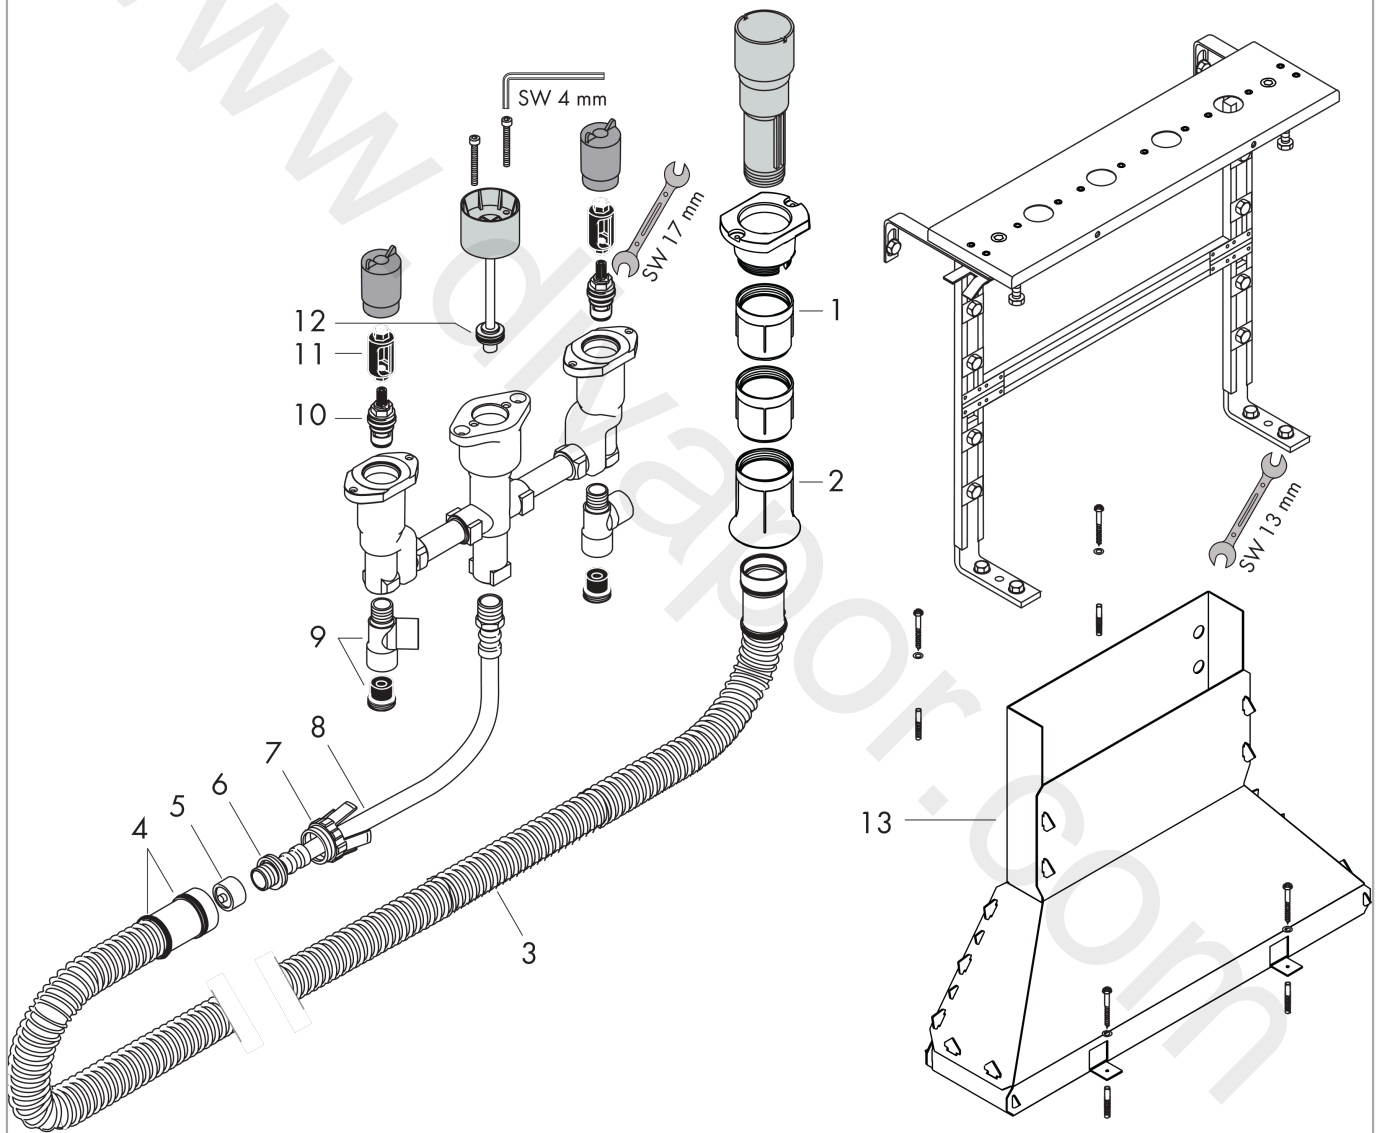

Basic set for 4-hole tile mounted bath mixer

Surfaces: Article Number: 14445180

Exploded Drawing

Year of production: 09/98 - 10/17

Basic set for 4-hole tile mounted bath mixerSurfaces: Article Number: **14445180****Spare part list**Year of production: **09/98 - 10/17**

Pos.	Description	Article Number	Price	PU
1	sleeve	98806000	£ 6,10	1
2	guide tube	98807000	£ 6,10	1
3	Secuflex hose 2,25 m	94108000	£ 173,00	1
4	O-ring 35x3	98435000	£ 3,30	1
5	plug	97568000	£ 9,00	1
6	O-ring 27x2,5	98149000	£ 3,30	1
7	expended nut for Secuflex	96074000	£ 9,00	1
8	pressure hose	94174000	£ 64,00	1
9	connection angel	97655000	£ 43,00	1
10	shut off unit	94149000	£ 35,00	1
11	adapter for handle	97409000	£ 25,00	1
12	O-ring 20x2,5	92602000	£ 6,10	1
13	Secuflexbox	28389000	£ 64,00	1